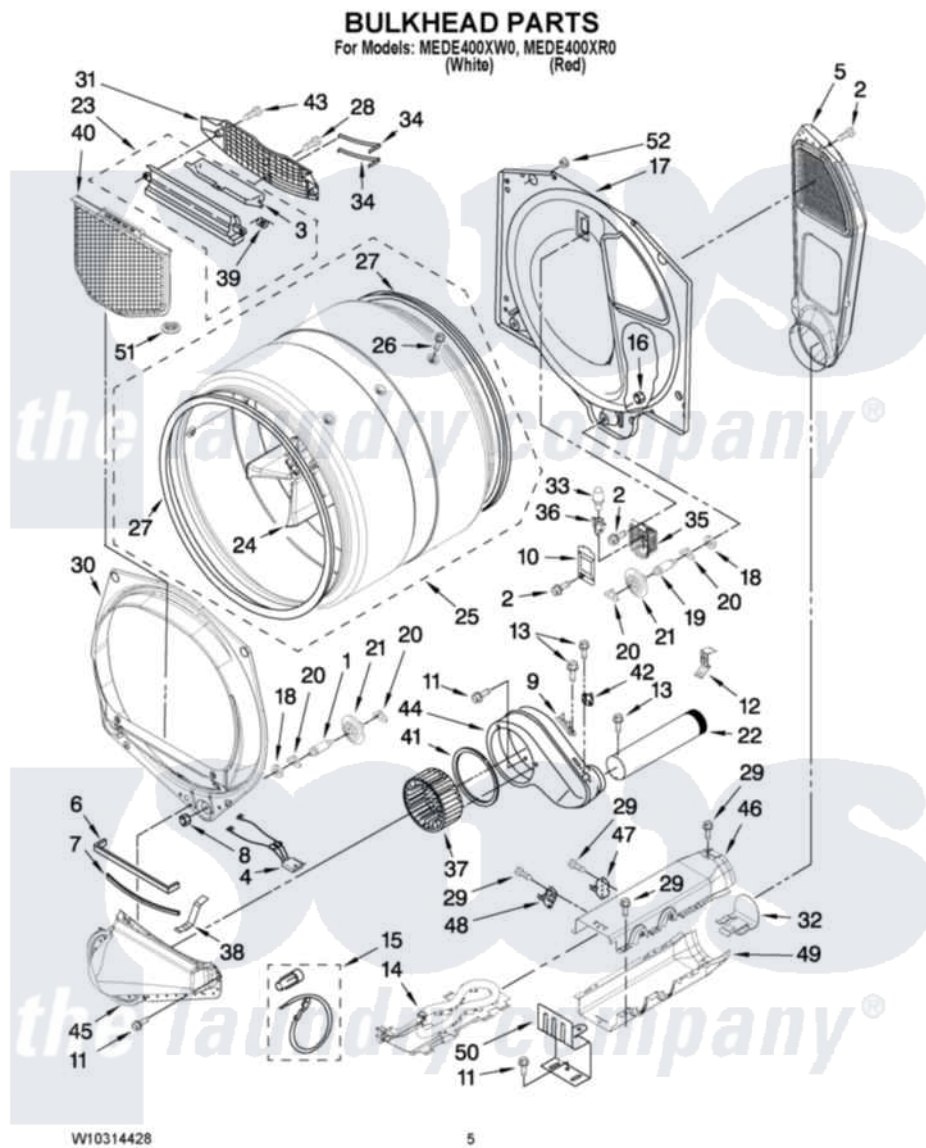

Maytag MEDE400XR0 03 - BULKHEAD PARTS

Maytag [Residential Maytag MEDE400XR0 Dryer Parts](#) Parts Diagram 03 - BULKHEAD PARTS
Click on the part number to view part

Item	Original Part Number	Replaced By	Status	Part Description
1	8575324	W10359271		Shaft, Drum Roller Threads
2	3390647	488729		Screw
3	W10153413			Door, Lint Screen
4	3406653			Harness, Sensor
5	697354	3387911		Duct-Air
6	697813			Seal, Outlet Housing
7	697814	697813		Seal, Outlet Housing
8	3934666	W10080210		Nut, 3/8 X 16
9	3392519			Thermal Limiter
10	3402841	8532165		Lens, Drum Light
11	489463			Screw, 8-18 X 1/16
12	8572105			Retainer, Toe Panel
13	8533971	90767		Screw, 8A X 3/8 HeX Washer Head Tapping
14	8544771			Heater Element
15	279457			Wire Kit, Terminal
16	W10001120	W10080190		Nut, 3/8-16

17	8520836		Bulkhead, Rear
18	3387459	W10080960	Washer, Support
19	8575325	W10359272	Shaft, Roller Drum Threads
20	690997		Washer, Thrust
21	8536973	W10314173	Support
22	8066224	279936	Kit-Exhst
23	W10153423		Outlet Grille, Housing Assembly
24	697693	W10113136	Baffle, Drum
25	W10181467		Complete Drum Assembly
26	W10219342		Screw, Baffle Mounting
27	W10166807	280114	Seal
28	695240	488729	Screw
29	693995		Screw, Hex Head
30	W10252304		Bulkhead, Front
31	W10153412		Grille, Outlet
32	8544776		Flange, Heater Box
33	3406124	22002263	Lamp
34	3387223		Electrode, Sensor
35	8578825		Bracket, Drum Light
36	W10214261		Socket, Drum Light Assembly
37	697772		Wheel, Blower
38	8066208		Clip-Exhaust
39	3394986		Spring, Lint Screen Door
40	W10049370	W10120998	Screen
41	697770		Seal, Cover Plate Blower Housing
42	8577274		Thermostat 295F
43	3387230		Screw, 10-16 X 13/16
44	8544362	W10119255	Housing, Blower
45	8066168	W10128606	Duct-Lint
46	8544769		Housing, Blower Lint Duct Assembly
47	8318314	279973	Kit, Thermal Cut-Off
48	3391914		Thermostat 295 F
49	8544770		Housing Slot, Heater Box
50	8066099		Bracket, Heater Box
51	W10128544		Housing-Outlet
52	8529007		Plug, Rear Bulkhead