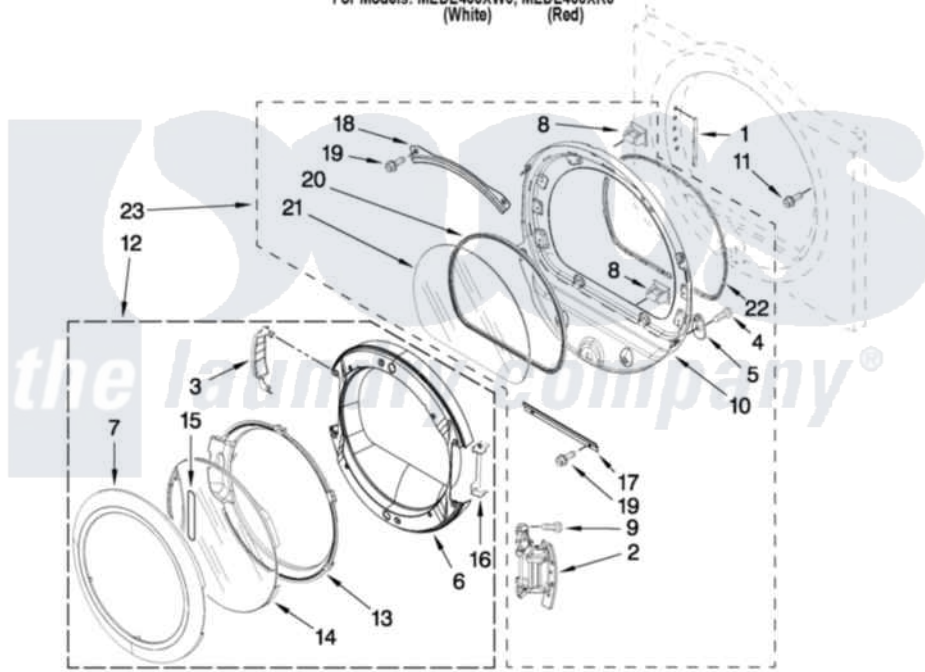

# Maytag MEDE400XR0 04 - DOOR PARTS

## DOOR PARTS

For Models: MEDE400XW0, MEDE400XR0  
(White) (Red)

W10314428

7

Maytag [Residential Maytag MEDE400XR0 Dryer Parts](#) Parts Diagram 04 - DOOR PARTS  
Click on the part number to view part

Item	Original Part Number	Replaced By	Status	Part Description
1	<a href="#">W10085230</a>			Label, Hinge Hole Cover
2	<a href="#">W10310366</a>			Door Hinge Assembly
3	<a href="#">W10180119</a>			Cover-Hinge, Stationary Cover Hinge
4	<a href="#">9742177</a>			Screw, 8-18 X .625
5	<a href="#">W10048910</a>			Screw-Plug
6	<a href="#">W10180118</a>			Door, Intermediate
7	<a href="#">W10193522</a>			Door Frame Assembly
8	690081	<a href="#">279570</a>		Latch
9	<a href="#">W10159996</a>			Screw, 10-24 X 25/64
10	<a href="#">8578229</a>			Door Assembly
11	<a href="#">355515</a>			Screw, 8-18 X 11/16
12	<a href="#">W10193530</a>			Door Assembly
13	<a href="#">W10180117</a>			Door Mask
14	<a href="#">W10171571</a>			Screen, Door
15	W10153281	<a href="#">W10121607</a>		Pad, Door Handle
16	<a href="#">W10180120</a>			Shield, Door

17	<a href="#">8519354</a>		Retainer-Window
18	<a href="#">8519356</a>		Retainer-Window
19	3393258	<a href="#">3373329D</a>	Screw
20	<a href="#">8579662</a>		Gasket, Window
21	<a href="#">8566254</a>		Glass-Window
22	<a href="#">W10139457</a>		Seal-Door Handle, Ring Door
23	<a href="#">8577819</a>		Door Assembly