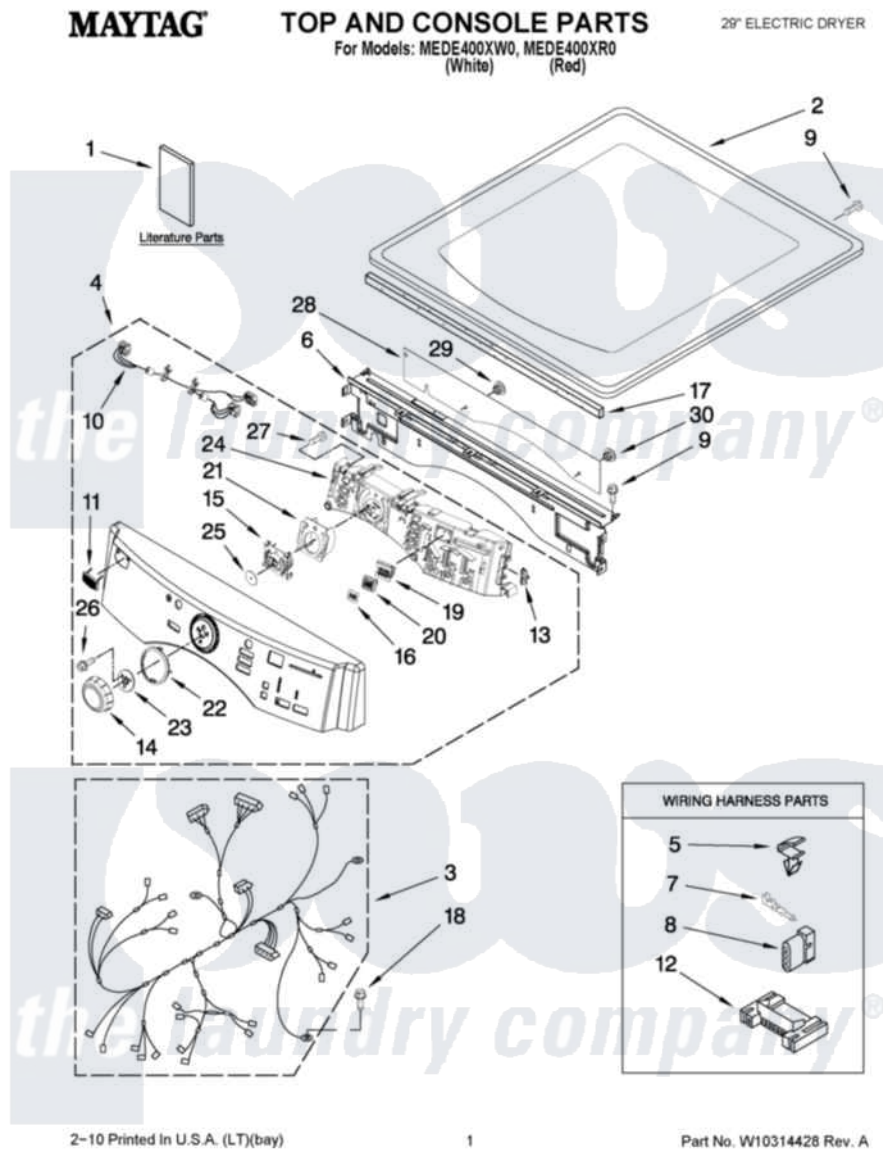

Maytag MEDE400XW0 01 - TOP AND CONSOLE PARTS

Maytag Residential Maytag MEDE400XW0 Dryer Parts Parts Diagram 01 - TOP AND CONSOLE PARTS
 Click on the part number to view part

| Item | Original Part Number | Replaced By | Status | Part Description |
|------|---------------------------|---------------------------|---------------|--------------------------------|
| 1 | W10239302 | | Not Available | USE & CARE GUIDE |
| " | W10258376 | | Not Available | TECH SHEET |
| " | W10255468 | | Not Available | INSTALLATION, DIAGNOSTIC GUIDE |
| 2 | 3980634 | W10117263 | | Top |
| " | W10249738 | | | Toe Panel |
| 3 | W10300884 | | | Harness, Main |
| 4 | W10303515 | | | Console Assembly |
| " | W10303516 | | | Panel, Console |
| 5 | 3394427 | | | Clip-Harness |
| 6 | W10215656 | | | Bracket, Console |
| 7 | 94614 | | | Terminal |
| 8 | 3936144 | | | Do-It-Yourself Repair Manuals |
| 9 | 3390647 | 488729 | | Screw |
| 10 | W10242907 | | | Harness, Communication |
| 11 | W10177245 | | | Medallion |
| 12 | 3395683 | | | Receptacle, Multi-Terminal |

| | | |
|----|---------------------------|---|
| 13 | W10214555 | Plug-Connector Frame |
| 14 | W10164576 | Knob, Assembly |
| 15 | W10170293 | Guide, Light Cycle Internal |
| 16 | W10171504 | Foil-Display |
| 17 | W10112267 | Foam-Seal Control Bracket |
| 18 | 693995 | Screw, Hex Head |
| 19 | W10171502 | Fram-Light |
| 20 | W10164578 | Guide, Light |
| 21 | W10170295 | Frame-Light Guide |
| 22 | W10164567 | Cycle, Light Guide |
| 23 | W10172298 | Bushing, Knob |
| 24 | W10283492 | Techbox Assembly |
| 25 | 8572039 | Seal, User Interface |
| 26 | 8540513 | 8182214 Screw |
| 27 | 8540282 | 8181661 Screw, Actuator |
| 28 | W10215674 | Shield, Console Bracket |
| 29 | W10216201 | Plug-Hole, 1/4" |
| 30 | W10216202 | Plug-Hole, 5/16" |