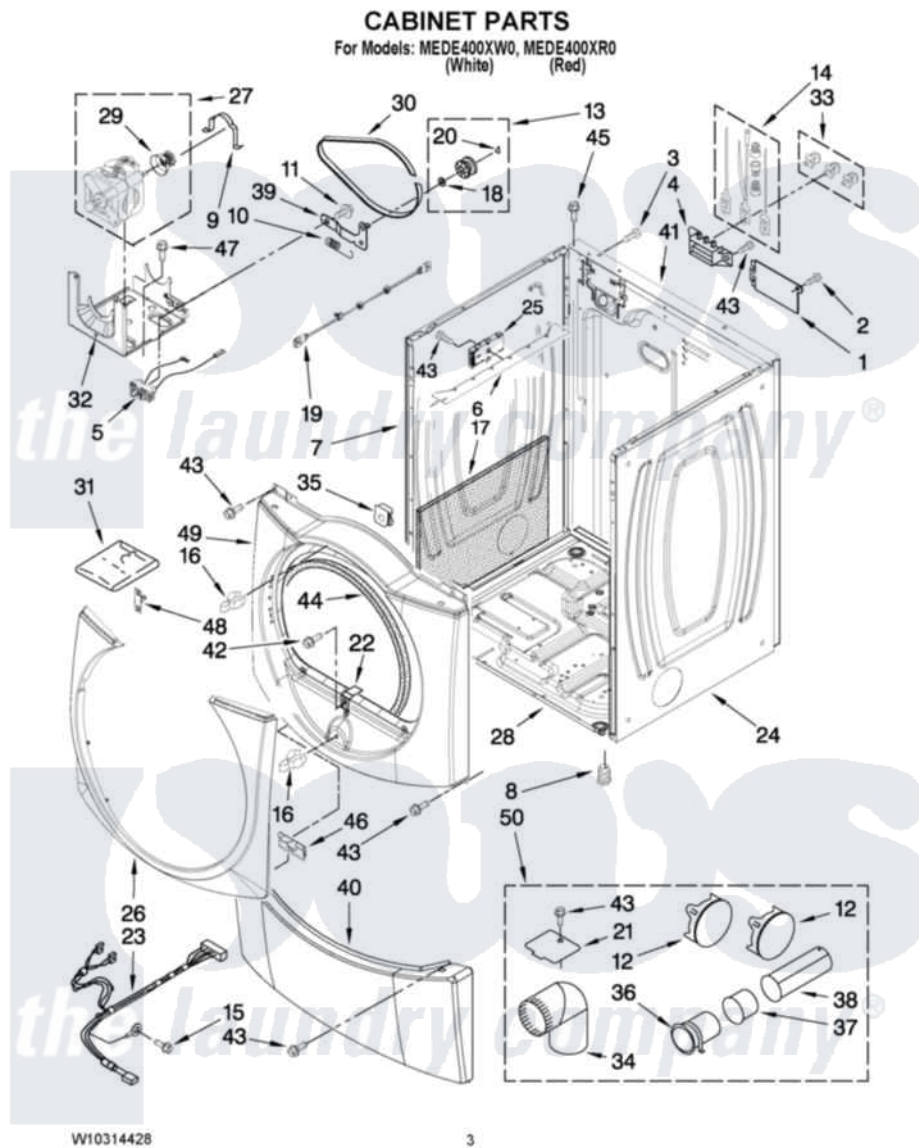

# Maytag MEDE400XW0 02 - CABINET PARTS

Maytag [Residential Maytag MEDE400XW0 Dryer Parts](#) Parts Diagram 02 - CABINET PARTS  
Click on the part number to view part

Item	Original Part Number	Replaced By	Status	Part Description
1	W10286180	<a href="#">W10119283</a>		Cover, Terminal Block
2	3390814	<a href="#">90767</a>		Screw, 8A X 3/8 HeX Washer Head Tapping
3	8533974	<a href="#">4331106</a>		Screw, No.10-32 X 7/16
4	<a href="#">3397659</a>			Block, Terminal
5	W10246525	<a href="#">W10314253</a>		Switch, Assembly Broken Belt
6	<a href="#">8563727</a>			Bracket, Control
7	<a href="#">W10192435</a>			Panel, Side
"	<a href="#">W10249768</a>			Panel, Side
8	3392100	<a href="#">49621</a>		Feet-Leveling
NI	<a href="#">279810</a>			Foot-Optional
9	<a href="#">660658</a>			Clamp, Motor Mounting 343481 685441
10	<a href="#">3387374</a>			Spring, Idler
11	<a href="#">3389420</a>			Retainer-Idler 1/4-20 X 1/16
12	697750	<a href="#">W10470674</a>		Dryer Exhaust Kit
"	W10151499	<a href="#">W10404617</a>		Plug, Multivent