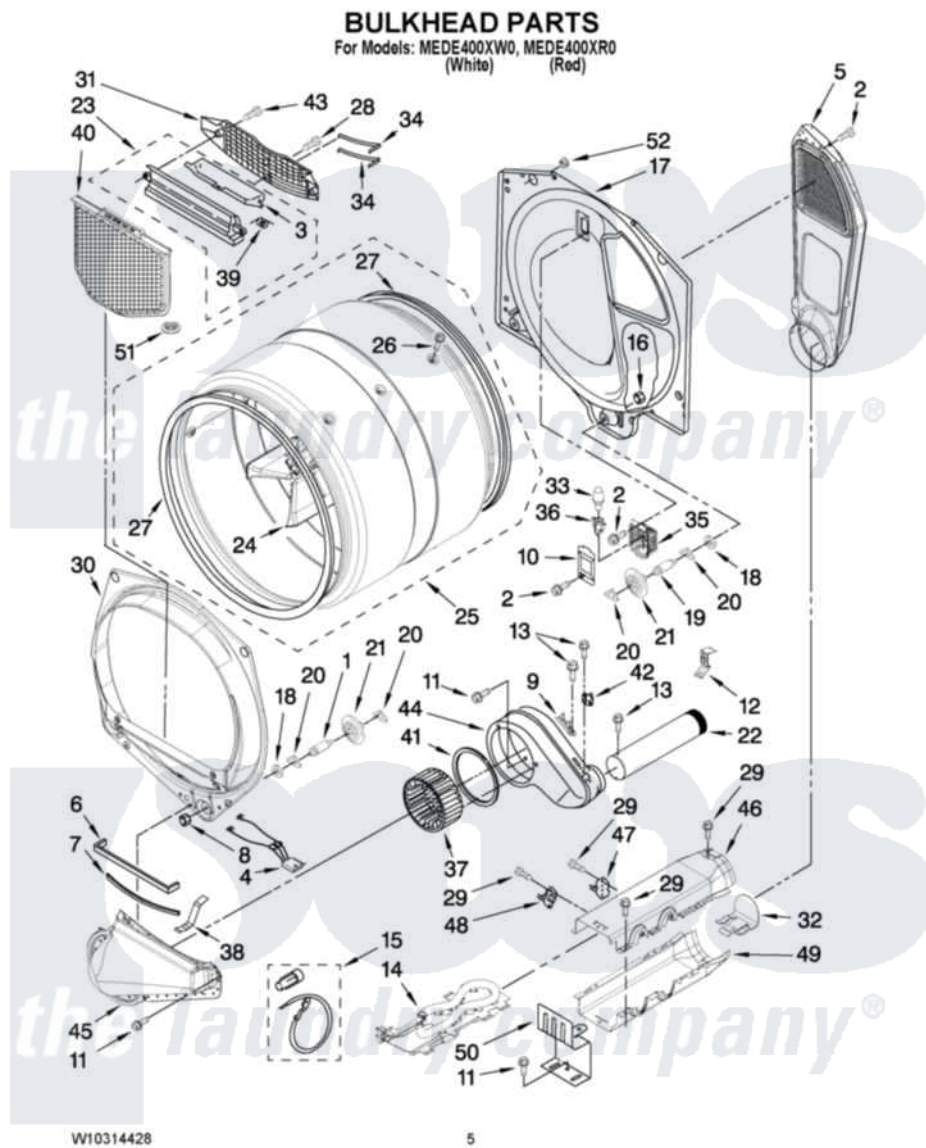

Maytag MEDE400XW0 03 - BULKHEAD PARTS

Maytag Residential Maytag MEDE400XW0 Dryer Parts Parts Diagram 03 - BULKHEAD PARTS

[Click on the part number to view part](#)

Item	Original Part Number	Replaced By	Status	Part Description
1	8575324	W10359271		Shaft, Drum Roller Threads
2	3390647	488729		Screw
3	W10153413			Door, Lint Screen
4	3406653			Harness, Sensor
5	697354	3387911		Duct-Air
6	697813			Seal, Outlet Housing
7	697814	697813		Seal, Outlet Housing
8	3934666	W10080210		Nut, 3/8 X 16
9	3392519			Thermal Limiter
10	3402841	8532165		Lens, Drum Light
11	489463			Screw, 8-18 X 1/16
12	8572105			Retainer, Toe Panel
13	8533971	90767		Screw, 8A X 3/8 HeX Washer Head Tapping
14	8544771			Heater Element
15	279457			Wire Kit, Terminal
16	W10001120	W10080190		Nut, 3/8-16

17	8520836		Bulkhead, Rear
18	3387459	W10080960	Washer, Support
19	8575325	W10359272	Shaft, Roller Drum Threads
20	690997		Washer, Thrust
21	8536973	W10314173	Support
22	8066224	279936	Kit-Exhst
23	W10153423		Outlet Grille, Housing Assembly
24	697693	W10113136	Baffle, Drum
25	W10181467		Complete Drum Assembly
26	W10219342		Screw, Baffle Mounting
27	W10166807	280114	Seal
28	695240	488729	Screw
29	693995		Screw, Hex Head
30	W10252304		Bulkhead, Front
31	W10153412		Grille, Outlet
32	8544776		Flange, Heater Box
33	3406124	22002263	Lamp
34	3387223		Electrode, Sensor
35	8578825		Bracket, Drum Light
36	W10214261		Socket, Drum Light Assembly
37	697772		Wheel, Blower
38	8066208		Clip-Exhaust
39	3394986		Spring, Lint Screen Door
40	W10049370	W10120998	Screen
41	697770		Seal, Cover Plate Blower Housing
42	8577274		Thermostat 295F
43	3387230		Screw, 10-16 X 13/16
44	8544362	W10119255	Housing, Blower
45	8066168	W10128606	Duct-Lint
46	8544769		Housing, Blower Lint Duct Assembly
47	8318314	279973	Kit, Thermal Cut-Off
48	3391914		Thermostat 295 F
49	8544770		Housing Slot, Heater Box
50	8066099		Bracket, Heater Box
51	W10128544		Housing-Outlet
52	8529007		Plug, Rear Bulkhead