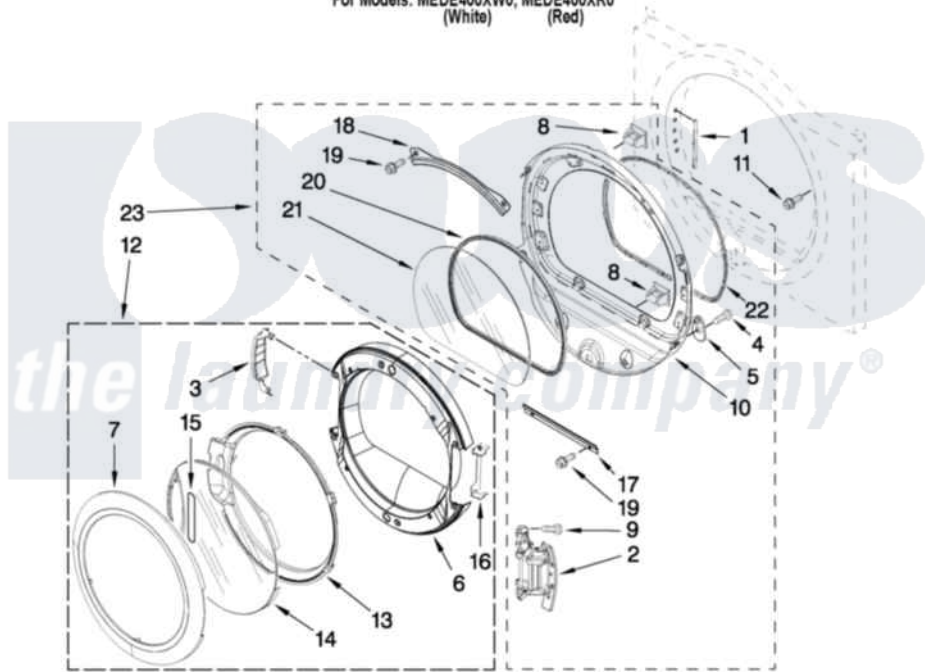

Maytag MEDE400XW0 04 - DOOR PARTS

DOOR PARTS For Models: MEDE400XW0, MEDE400XR0 (White) (Red)

W10314428

7

Maytag [Residential Maytag MEDE400XW0 Dryer Parts](#) Parts Diagram 04 - DOOR PARTS
Click on the part number to view part

Item	Original Part Number	Replaced By	Status	Part Description
1	W10085230			Label, Hinge Hole Cover
2	W10310366			Door Hinge Assembly
3	W10180119			Cover-Hinge, Stationary Cover Hinge
4	9742177			Screw, 8-18 X .625
5	W10048910			Screw-Plug
6	W10180118			Door, Intermediate
7	W10193522			Door Frame Assembly
8	690081	279570		Latch
9	W10159996			Screw, 10-24 X 25/64
10	8578229			Door Assembly
11	355515			Screw, 8-18 X 11/16
12	W10193530			Door Assembly
13	W10180117			Door Mask
14	W10171571			Screen, Door
15	W10153281	W10121607		Pad, Door Handle
16	W10180120			Shield, Door

17	8519354		Retainer-Window
18	8519356		Retainer-Window
19	3393258	3373329D	Screw
20	8579662		Gasket, Window
21	8566254		Glass-Window
22	W10139457		Seal-Door Handle, Ring Door
23	8577819		Door Assembly