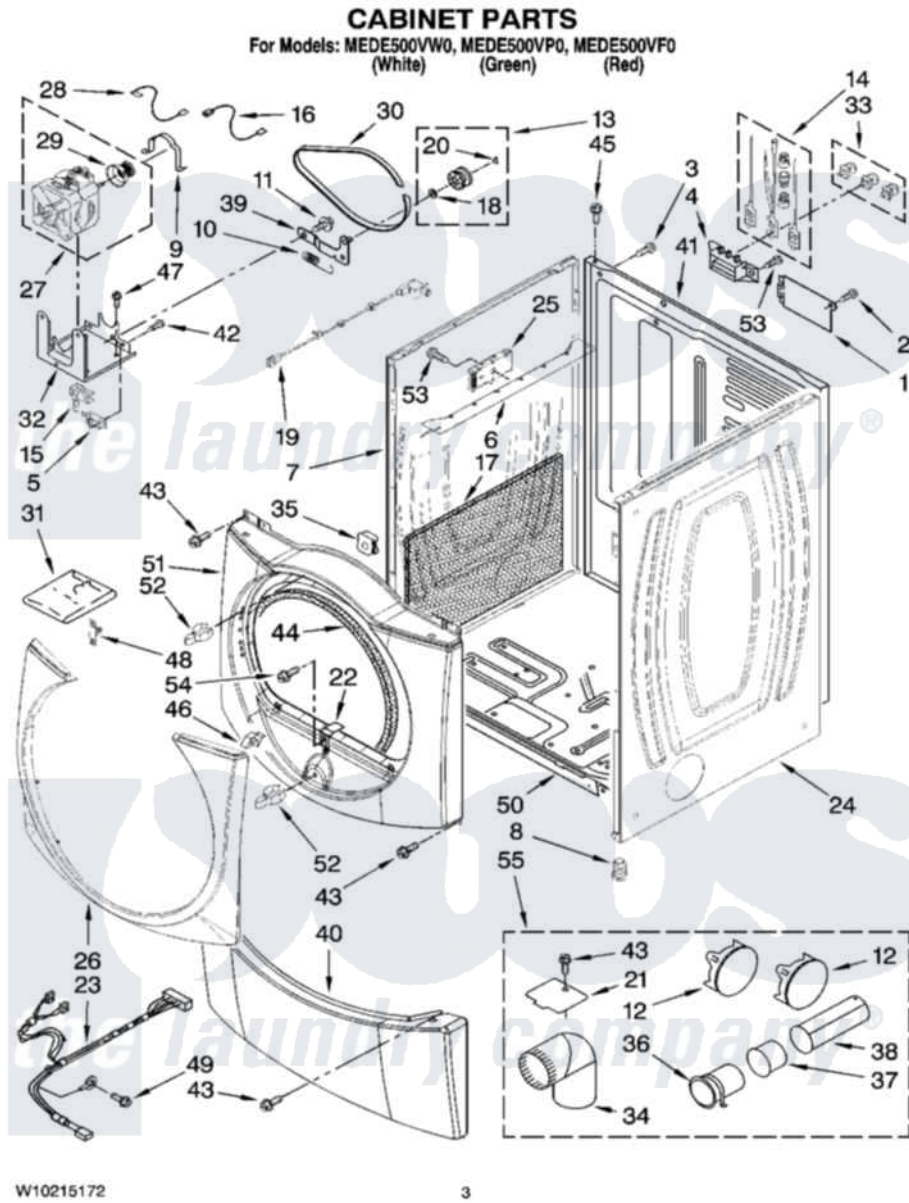

Maytag MEDE500VF0 02 - CABINET PARTS

Maytag [Residential Maytag MEDE500VF0 Dryer Parts](#) Parts Diagram 02 - CABINET PARTS
Click on the part number to view part

Item	Original Part Number	Replaced By	Status	Part Description
1	8576583	W10119283		Cover, Terminal Block
2	3390814	90767		Screw, 8A X 3/8 HeX Washer Head Tapping
3	8533974	4331106		Screw, No.10-32 X 7/16
4	3397659			Block, Terminal
5	W10167612			Wire, Broken Belt Switch
6	8563727			Bracket, Control
7	W10192435			Panel, Side
"	W10193955			Panel, Side
"	W10193954			Panel, Side
8	3392100	49621		Feet-Leveling
"	279810			Foot-Optional
9	660658			Clamp, Motor Mounting 343481 685441
10	3387374			Spring, Idler
11	3389420			Retainer-Idler 1/4-20 X 1/16
12	697750	W10470674		Dryer Exhaust Kit