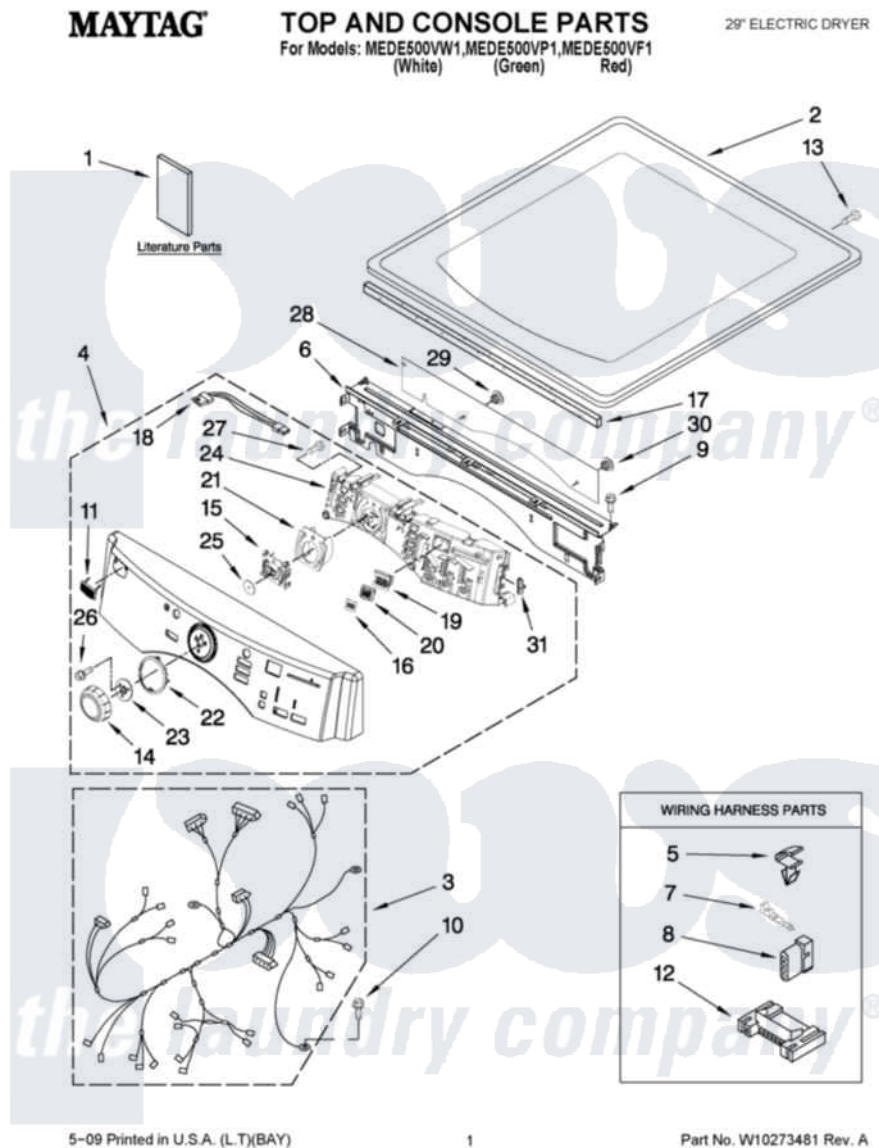

Maytag MEDE500VF1 01 - TOP AND CONSOLE PARTS

Maytag Residential Maytag MEDE500VF1 Dryer Parts Parts Diagram 01 - TOP AND CONSOLE PARTS
Click on the part number to view part

Item	Original Part Number	Replaced By	Status	Part Description
1	W10239302		Not Available	USE & CARE GUIDE
"	W10258376		Not Available	TECH SHEET
"	W10255468		Not Available	INSTALLATION, DIAGNOSTIC GUIDE
"	W10165147		Not Available	Sheet, Steam Tip
2	3980634	W10117263		Top
"	W10244552			Top
"	W10193964			Top
3	W10111068			Harness, Main
4	W10246750			Panel, Console
"	W10246754			Panel, Console
"	W10255278	W10269245		Panel, Console
5	3394427			Clip-Harness
6	W10215656			Bracket, Console
7	94614			Terminal
8	3936144			Do-It-Yourself Repair Manuals
9	3390647	488729		Screw

10	693995		Screw, Hex Head
11	W10177245		Medallion
12	3395683		Receptacle, Multi-Terminal
13	98139	303776	Screw
14	W10164576		Knob, Assembly
15	W10170293		Guide, Light Cycle Internal
16	W10171504		Foil-Display
17	W10112267		Foam-Seal Control Bracket
18	W10242907		Harness, Communication
19	W10171502		Fram-Light
20	W10164578		Guide, Light
21	W10170295		Frame-Light Guide
22	W10164567		Cycle, Light Guide
23	W10172298		Bushing, Knob
24	W10246787	W10269025	Control-Elec
25	8572039		Seal, User Interface
26	8540513	8182214	Screw
27	8540282	8181661	Screw, Actuator
28	W10215674		Shield, Console Bracket
29	W10216201		Plug-Hole, 1/4"
30	W10216202		Plug-Hole, 5/16"
31	W10214555		Plug-Connector Frame