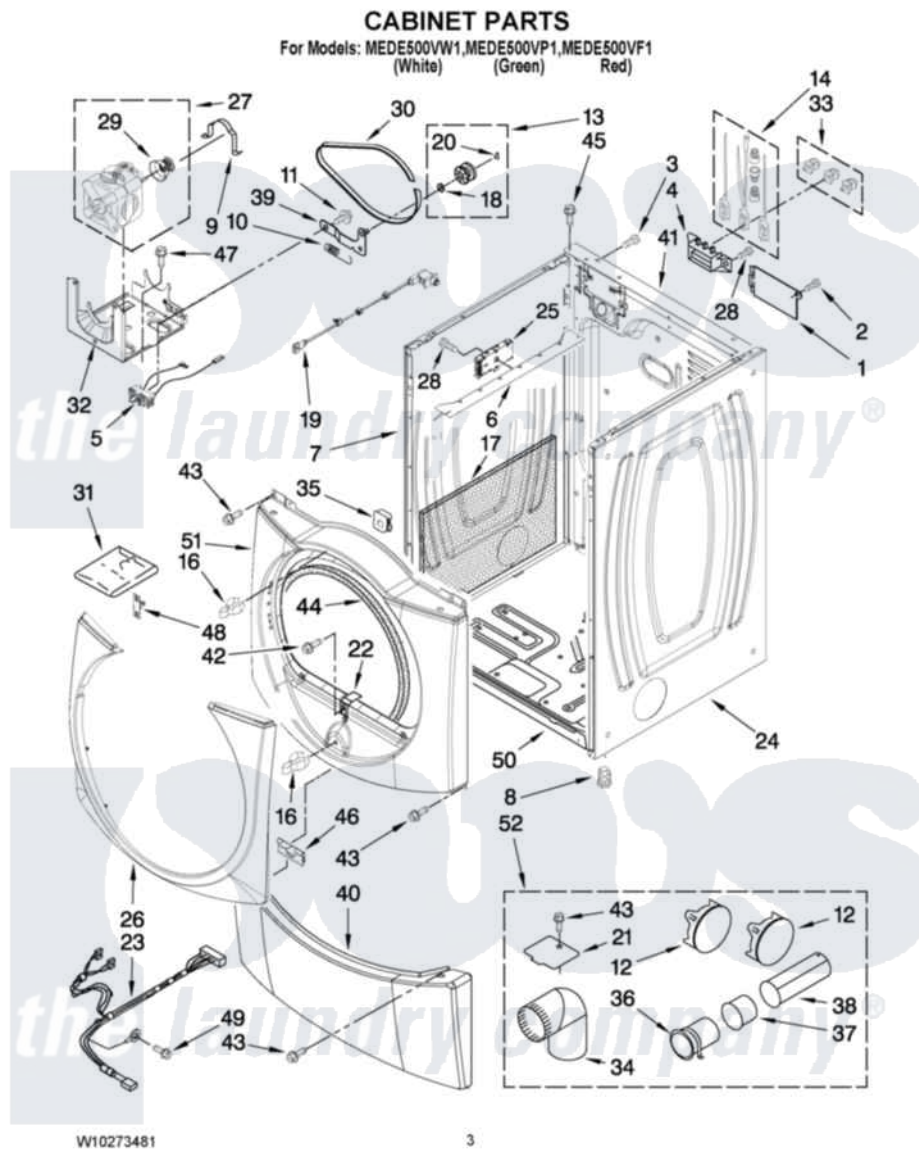

# Maytag MEDE500VF1 02 - CABINET PARTS

Maytag Residential Maytag MEDE500VF1 Dryer Parts Parts Diagram 02 - CABINET PARTS  
Click on the part number to view part

Item	Original Part Number	Replaced By	Status	Part Description
1	8576583	<a href="#">W10119283</a>		Cover, Terminal Block
2	3390814	<a href="#">90767</a>		Screw, 8A X 3/8 HeX Washer Head Tapping
3	8533974	<a href="#">4331106</a>		Screw, No.10-32 X 7/16
4	<a href="#">3397659</a>			Block, Terminal
5	W10246525	<a href="#">W10314253</a>		Switch, Assembly Broken Belt
6	<a href="#">8563727</a>			Bracket, Control
7	<a href="#">W10192435</a>			Panel, Side
"	<a href="#">W10244550</a>			Panel, Side
"	<a href="#">W10193954</a>			Panel, Side
8	3392100	<a href="#">49621</a>		Feet-Leveling
"	<a href="#">279810</a>			Foot-Optional
9	<a href="#">W10121316</a>			Plug, Multivalent
10	<a href="#">3387374</a>			Spring, Idler
11	<a href="#">3389420</a>			Retainer-Idler 1/4-20 X 1/16
12	<a href="#">49252</a>			Plug, Multivalent
"	W10151499	<a href="#">W10404617</a>		Plug, Multivalent