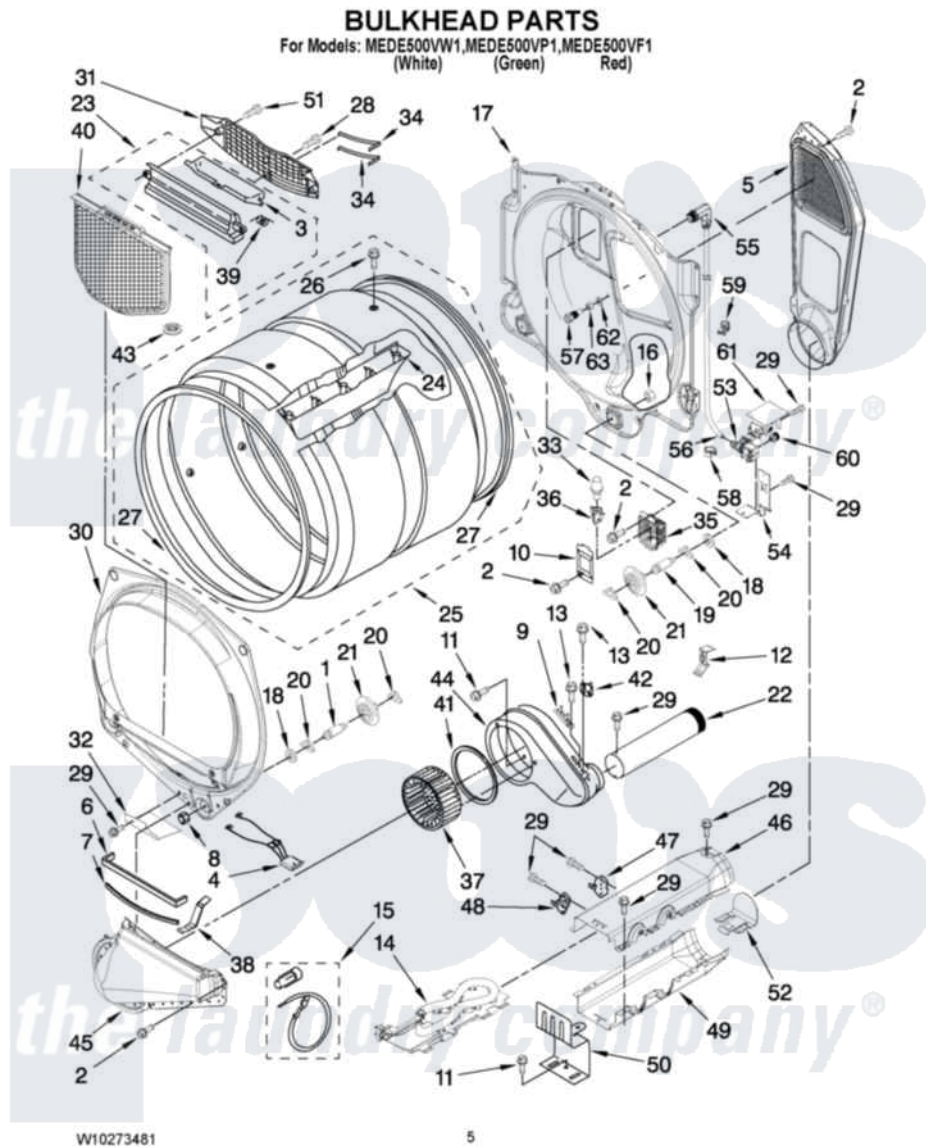

Maytag MEDE500VF1 03 - BULKHEAD PARTS

Maytag [Residential Maytag MEDE500VF1 Dryer Parts](#) Parts Diagram 03 - BULKHEAD PARTS
Click on the part number to view part

Item	Original Part Number	Replaced By	Status	Part Description
1	8575324	W10359271		Shaft, Drum Roller Threads
2	3390647	488729		Screw
3	W10153413			Door, Lint Screen
4	3406653			Harness, Sensor
5	697354	3387911		Duct-Air
6	697813			Seal, Outlet Housing
7	697814	697813		Seal, Outlet Housing
8	3934666	W10080210		Nut, 3/8 X 16
9	3392519			Thermal Limiter
10	3402841	8532165		Lens, Drum Light
11	489463			Screw, 8-18 X 1/16
12	8572105			Retainer, Toe Panel
13	8533971	90767		Screw, 8A X 3/8 HeX Washer Head Tapping
14	8544771			Heater Element
15	279457			Wire Kit, Terminal
16	W10001120	W10080190		Nut, 3/8-16