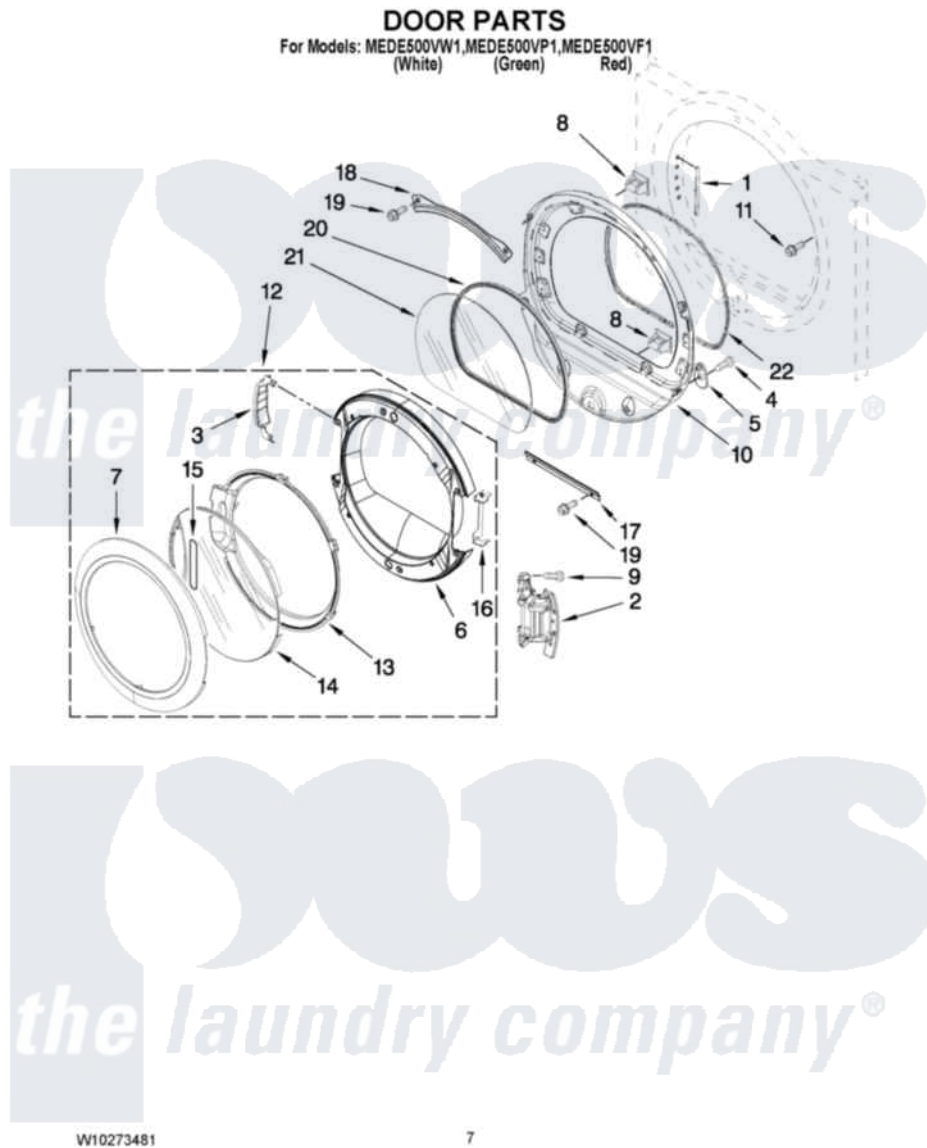

Maytag MEDE500VF1 04 - DOOR PARTS

Maytag [Residential Maytag MEDE500VF1 Dryer Parts](#) Parts Diagram 04 - DOOR PARTS
Click on the part number to view part

Item	Original Part Number	Replaced By	Status	Part Description
1	W10085210			Label-Hinge Hole Cover Front Panel
"	W10085230			Label, Hinge Hole Cover
2	W10139920			Door Hinge Assembly
3	W10180119			Cover-Hinge, Stationary Cover Hinge
4	9742177			Screw, 8-18 X .625
5	W10048910			Screw-Plug
6	W10180118			Door, Intermediate
7	W10193522			Door Frame Assembly
8	690081	279570		Latch
9	W10159996			Screw, 10-24 X 25/64
10	8578229			Door Assembly
11	355515			Screw, 8-18 X 11/16
12	W10193530			Door Assembly
13	W10180117			Door Mask
14	W10171571			Screen, Door

15	W10153281	W10121607	Pad, Door Handle
16	W10180120		Shield, Door
17	8519354		Retainer-Window
18	8519356		Retainer-Window
19	3393258	3373329D	Screw
20	8579662		Gasket, Window
21	8566254		Glass-Window
22	W10139457		Seal-Door Handle, Ring Door