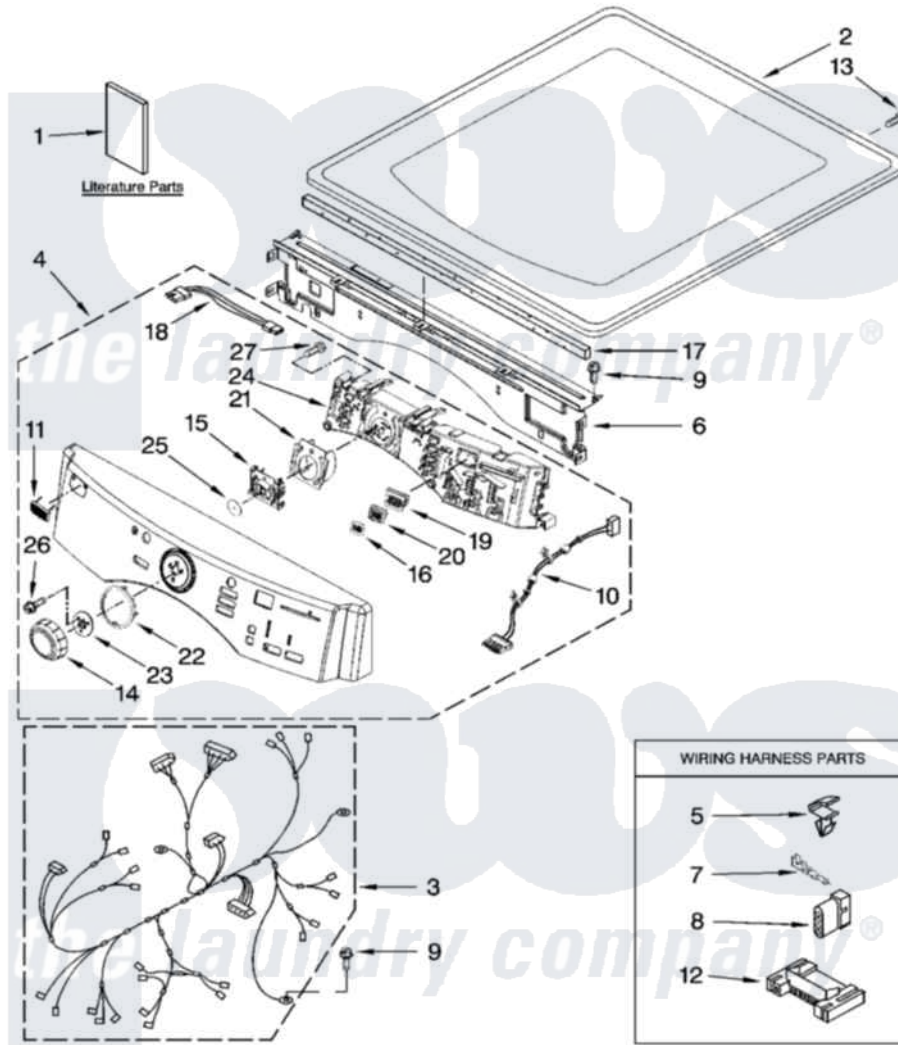

Maytag MEDE500VP0 01 - TOP AND CONSOLE PARTS

MAYTAG

TOP AND CONSOLE PARTS

29" ELECTRIC DRYER

For Models: MEDE500VW0, MEDE500VP0, MEDE500VF0
(White) (Green) (Red)

3-09 Printed in U.S.A. (L.T)(bay)

1

Part No. W10215172 Rev. B

Maytag Residential Maytag MEDE500VP0 Dryer Parts Parts Diagram 01 - TOP AND CONSOLE PARTS

Click on the part number to view part

| Item | Original Part Number | Replaced By | Status | Part Description |
|------|---------------------------|---------------------------|---------------|---------------------------------|
| 1 | W10057351 | | Not Available | Use & Care Guide |
| " | W10057360 | | Not Available | Tech Sheet |
| " | W10134980 | | Not Available | Installation, Diagonostic Guide |
| " | W10165147 | | Not Available | Sheet, Steam Tip |
| " | W10057356 | | Not Available | Guide, Quick Start |
| 2 | 3980634 | W10117263 | | Top |
| " | W10193965 | | | Top |
| " | W10193964 | | | Top |
| 3 | W10111017 | W10238916 | | Harness, Main |
| 4 | W10164452 | W10246750 | | Panel, Console |
| " | W10191140 | W10246754 | | Panel, Console |
| " | W10237639 | | | Panel, Console |
| 5 | 3394427 | | | Clip-Harness |
| 6 | W10006840 | W10215656 | | Bracket, Console |
| 7 | 94614 | | | Terminal |
| 8 | 3936144 | | | Do-It-Yourself Repair Manuals |