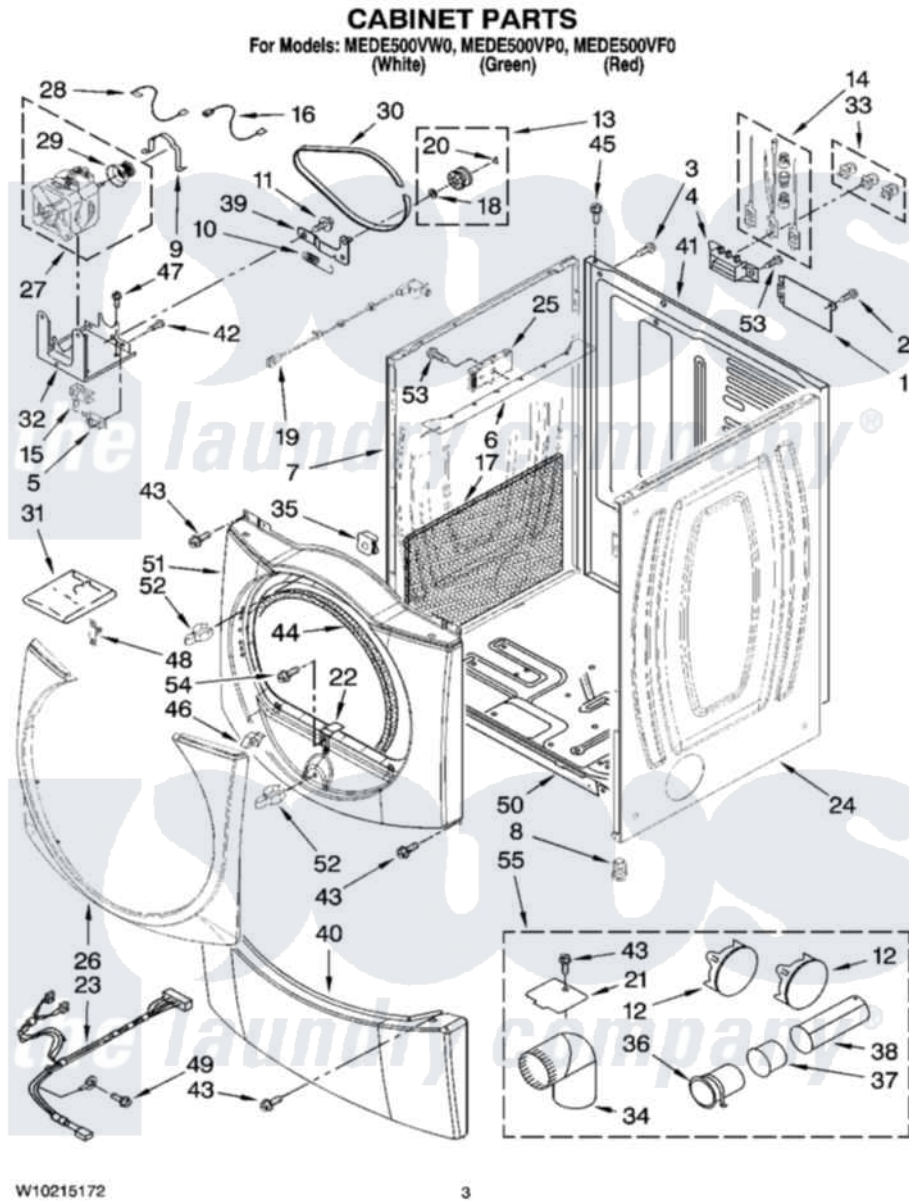

Maytag MEDE500VP0 02 - CABINET PARTS

Maytag [Residential Maytag MEDE500VP0 Dryer Parts](#) Parts Diagram 02 - CABINET PARTS
Click on the part number to view part

Item	Original Part Number	Replaced By	Status	Part Description
1	8576583	W10119283		Cover, Terminal Block
2	3390814	90767		Screw, 8A X 3/8 HeX Washer Head Tapping
3	8533974	4331106		Screw, No.10-32 X 7/16
4	3397659			Block, Terminal
5	W10167612			Wire, Broken Belt Switch
6	8563727			Bracket, Control
7	W10192435			Panel, Side
"	W10193955			Panel, Side
"	W10193954			Panel, Side
8	3392100	49621		Feet-Leveling
"	279810			Foot-Optional
9	660658			Clamp, Motor Mounting 343481 685441
10	3387374			Spring, Idler
11	3389420			Retainer-Idler 1/4-20 X 1/16
12	697750	W10470674		Dryer Exhaust Kit