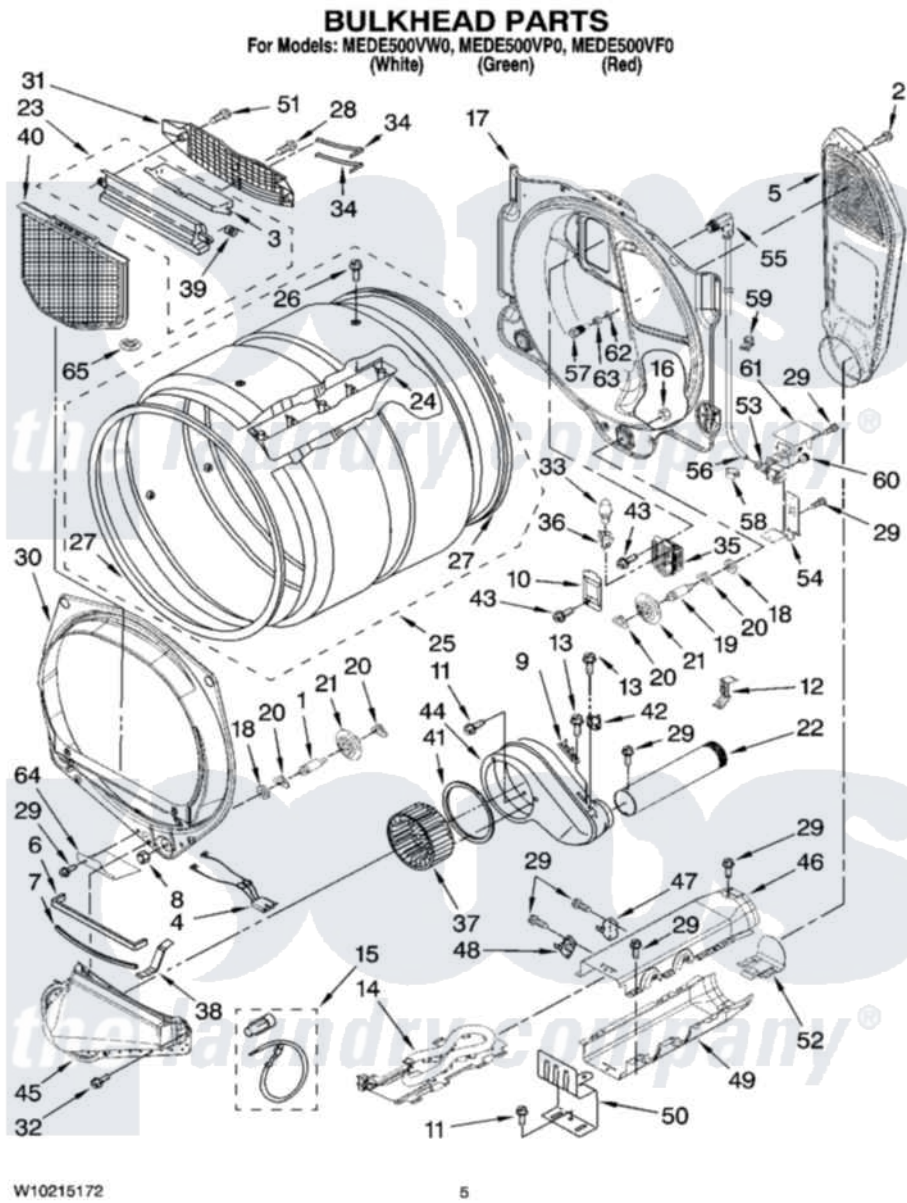

Maytag MEDE500VP0 03 - BULKHEAD PARTS

Maytag [Residential Maytag MEDE500VP0 Dryer Parts](#) Parts Diagram 03 - BULKHEAD PARTS
Click on the part number to view part

Item	Original Part Number	Replaced By	Status	Part Description
1	8575324	W10359271		Shaft, Drum Roller Threads
2	3390647	488729		Screw
3	3394984	8563758		Door, Lint Screen
4	3406653			Harness, Sensor
5	697354	3387911		Duct-Air
6	697813			Seal, Outlet Housing
7	697814	697813		Seal, Outlet Housing
8	3934666	W10080210		Nut, 3/8 X 16
9	3392519			Thermal Limiter
10	3402841	8532165		Lens, Drum Light
11	489463			Screw, 8-18 X 1/16
12	8572105			Retainer, Toe Panel
13	8533971	90767		Screw, 8A X 3/8 HeX Washer Head Tapping
14	8544771			Heater Element
15	279457			Wire Kit, Terminal
16	W10001120	W10080190		Nut, 3/8-16