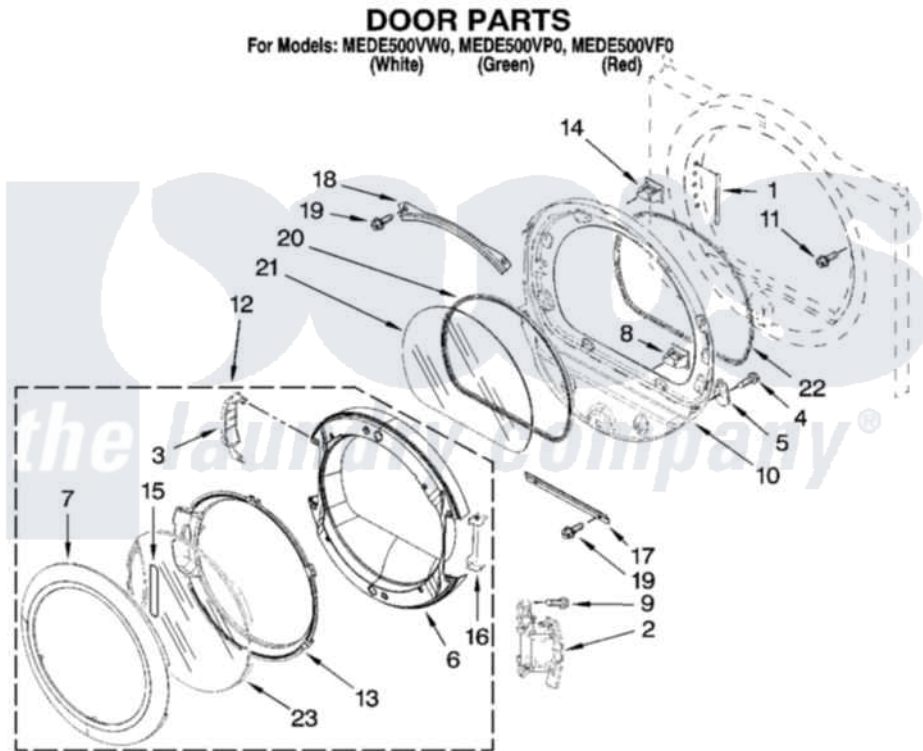

Maytag MEDE500VP0 04 - DOOR PARTS

W10215172

7

Maytag [Residential Maytag MEDE500VP0 Dryer Parts](#) Parts Diagram 04 - DOOR PARTS
Click on the part number to view part

Item	Original Part Number	Replaced By	Status	Part Description
1	W10085210			Label-Hinge Hole Cover Front Panel
"	W10085230			Label, Hinge Hole Cover
2	W10139920			Door Hinge Assembly
3	W10180119			Cover-Hinge, Stationary Cover Hinge
4	9742177			Screw, 8-18 X .625
5	W10048910			Screw-Plug
6	W10180118			Door, Intermediate
7	W10193522			Door Frame Assembly
8	690081	279570		Latch
9	W10159996			Screw, 10-24 X 25/64
10	8578229			Door Assembly
11	355515			Screw, 8-18 X 11/16
12	W10193530			Door Assembly
13	W10180117			Door Mask
14	3398175	279570		Latch

15	8580116	W10121607	Pad, Door Handle
16	W10180120		Shield, Door
17	8519354		Retainer-Window
18	8519356		Retainer-Window
19	3393258	3373329D	Screw
20	8579662		Gasket, Window
21	8566254		Glass-Window
22	W10139457		Seal-Door Handle, Ring Door
23	W10171571		Screen, Door