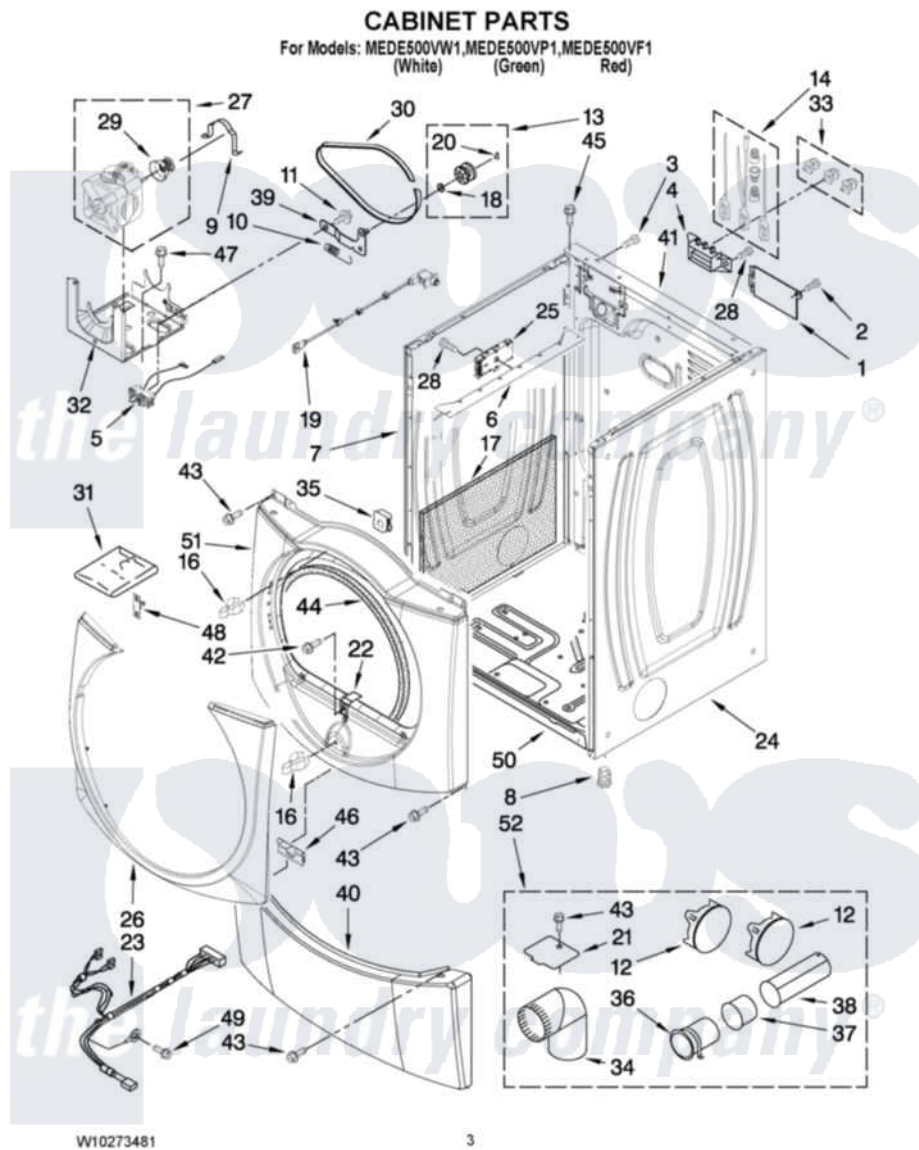

Maytag MEDE500VP1 02 - CABINET PARTS

Maytag Residential Maytag MEDE500VP1 Dryer Parts Parts Diagram 02 - CABINET PARTS
Click on the part number to view part

Item	Original Part Number	Replaced By	Status	Part Description
1	8576583	W10119283		Cover, Terminal Block
2	3390814	90767		Screw, 8A X 3/8 HeX Washer Head Tapping
3	8533974	4331106		Screw, No.10-32 X 7/16
4	3397659			Block, Terminal
5	W10246525	W10314253		Switch, Assembly Broken Belt
6	8563727			Bracket, Control
7	W10192435			Panel, Side
"	W10244550			Panel, Side
"	W10193954			Panel, Side
8	3392100	49621		Feet-Leveling
"	279810			Foot-Optional
9	W10121316			Plug, Multivalent
10	3387374			Spring, Idler
11	3389420			Retainer-Idler 1/4-20 X 1/16
12	49252			Plug, Multivalent
"	W10151499	W10404617		Plug, Multivalent