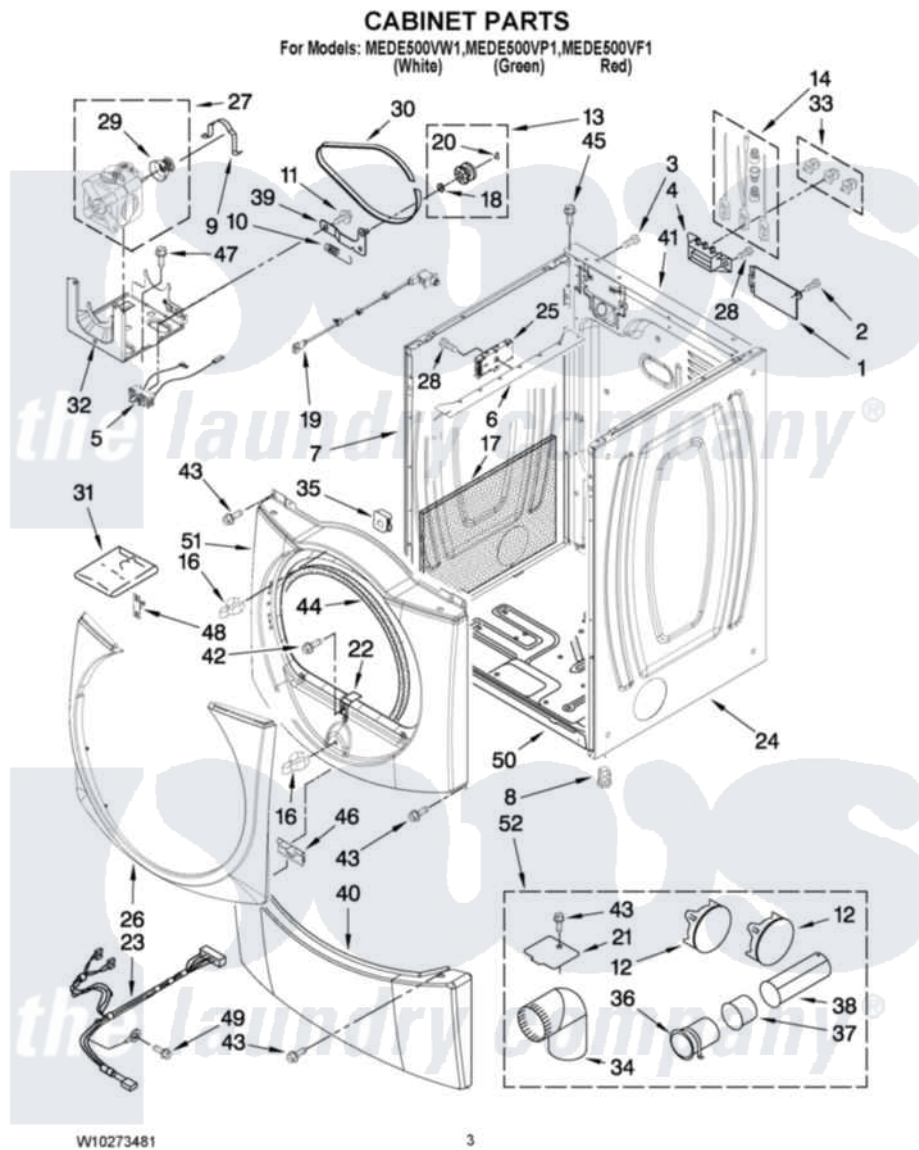

Maytag MEDE500VW1 02 - CABINET PARTS

Maytag [Residential Maytag MEDE500VW1 Dryer Parts](#) Parts Diagram 02 - CABINET PARTS
Click on the part number to view part

Item	Original Part Number	Replaced By	Status	Part Description
1	8576583	W10119283		Cover, Terminal Block
2	3390814	90767		Screw, 8A X 3/8 HeX Washer Head Tapping
3	8533974	4331106		Screw, No.10-32 X 7/16
4	3397659			Block, Terminal
5	W10246525	W10314253		Switch, Assembly Broken Belt
6	8563727			Bracket, Control
7	W10192435			Panel, Side
"	W10244550			Panel, Side
"	W10193954			Panel, Side
8	3392100	49621		Feet-Leveling
"	279810			Foot-Optional
9	W10121316			Plug, Multivalent
10	3387374			Spring, Idler
11	3389420			Retainer-Idler 1/4-20 X 1/16
12	49252			Plug, Multivalent
"	W10151499	W10404617		Plug, Multivalent