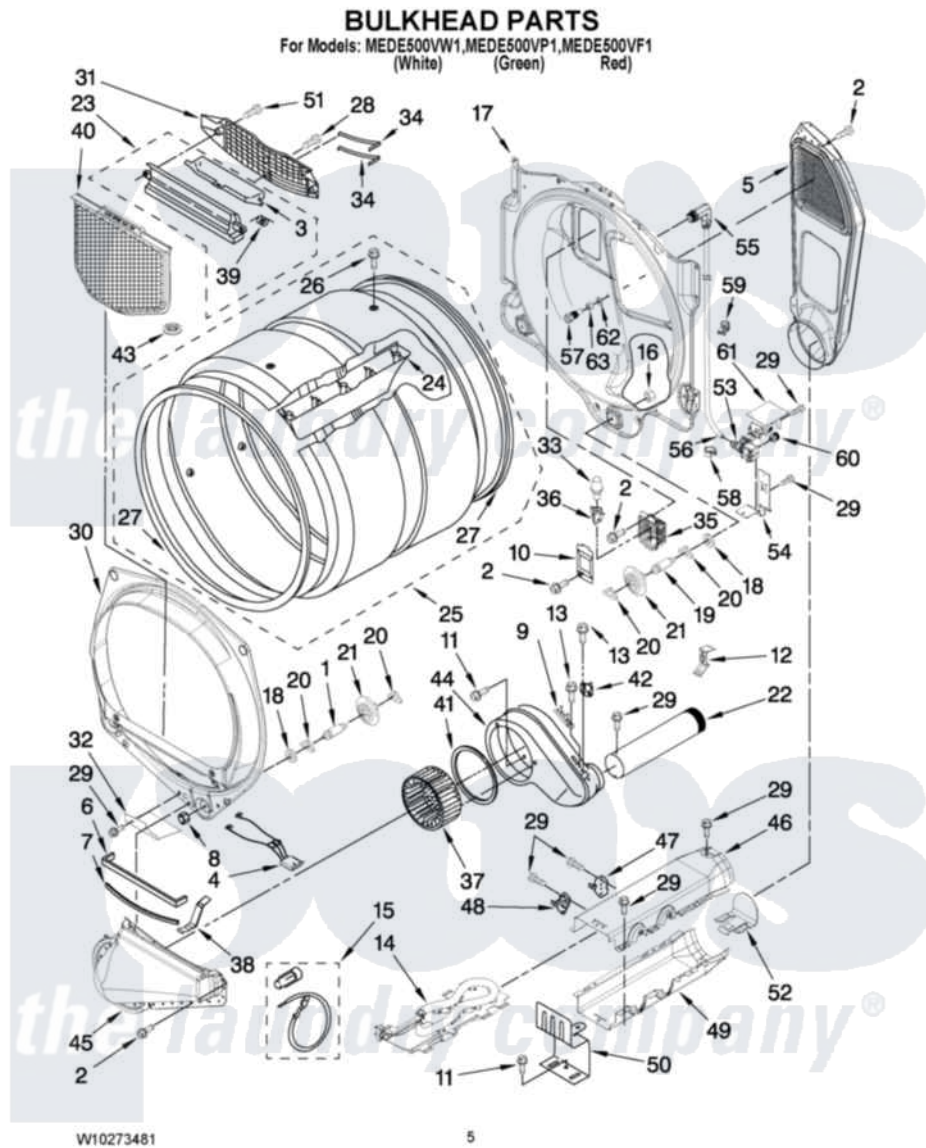

Maytag MEDE500VW1 03 - BULKHEAD PARTS

Maytag Residential Maytag MEDE500VW1 Dryer Parts Parts Diagram 03 - BULKHEAD PARTS
Click on the part number to view part

Item	Original Part Number	Replaced By	Status	Part Description
1	8575324	W10359271		Shaft, Drum Roller Threads
2	3390647	488729		Screw
3	W10153413			Door, Lint Screen
4	3406653			Harness, Sensor
5	697354	3387911		Duct-Air
6	697813			Seal, Outlet Housing
7	697814	697813		Seal, Outlet Housing
8	3934666	W10080210		Nut, 3/8 X 16
9	3392519			Thermal Limiter
10	3402841	8532165		Lens, Drum Light
11	489463			Screw, 8-18 X 1/16
12	8572105			Retainer, Toe Panel
13	8533971	90767		Screw, 8A X 3/8 HeX Washer Head Tapping
14	8544771			Heater Element
15	279457			Wire Kit, Terminal
16	W10001120	W10080190		Nut, 3/8-16