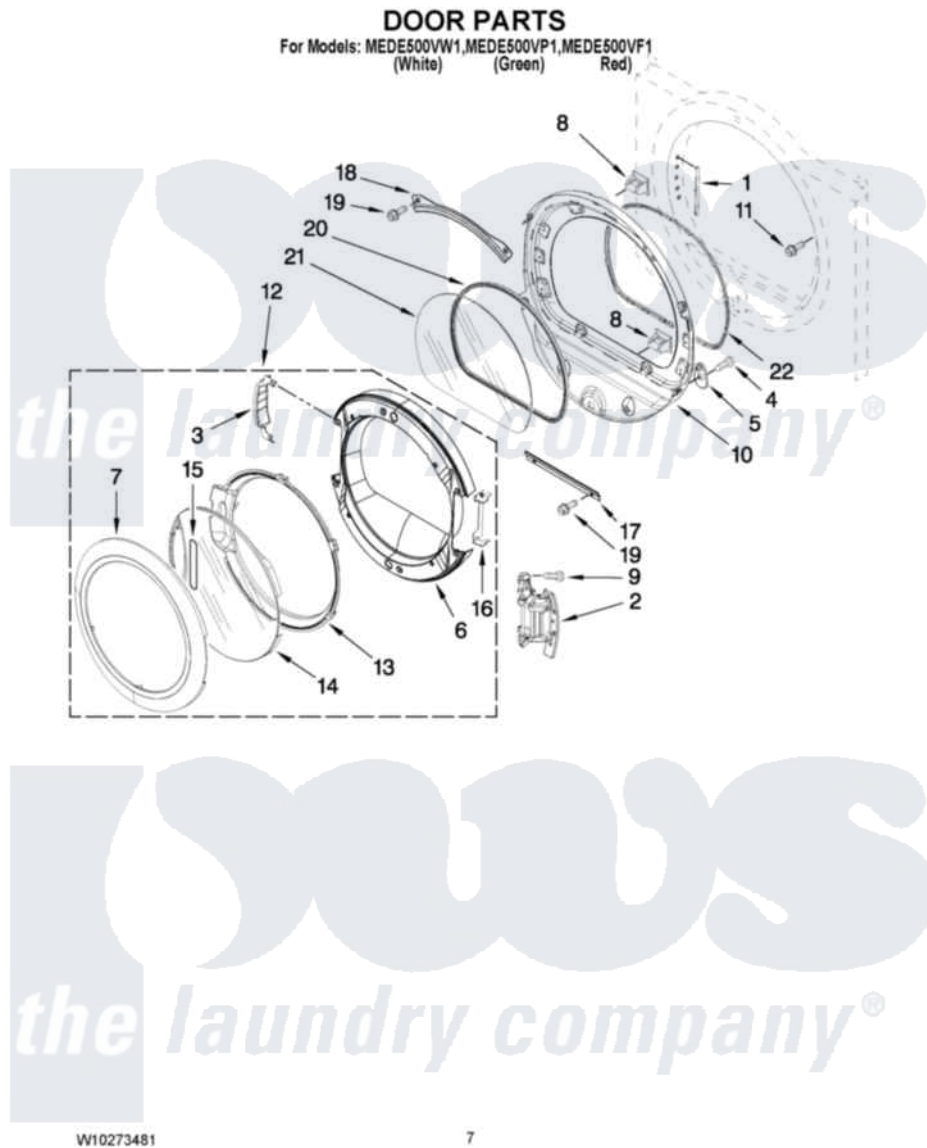

Maytag MEDE500VW1 04 - DOOR PARTS

Maytag [Residential Maytag MEDE500VW1 Dryer Parts](#) Parts Diagram 04 - DOOR PARTS
Click on the part number to view part

Item	Original Part Number	Replaced By	Status	Part Description
1	W10085210			Label-Hinge Hole Cover Front Panel
"	W10085230			Label, Hinge Hole Cover
2	W10139920			Door Hinge Assembly
3	W10180119			Cover-Hinge, Stationary Cover Hinge
4	9742177			Screw, 8-18 X .625
5	W10048910			Screw-Plug
6	W10180118			Door, Intermediate
7	W10193522			Door Frame Assembly
8	690081	279570		Latch
9	W10159996			Screw, 10-24 X 25/64
10	8578229			Door Assembly
11	355515			Screw, 8-18 X 11/16
12	W10193530			Door Assembly
13	W10180117			Door Mask
14	W10171571			Screen, Door

15	W10153281	W1012160Z	Pad, Door Handle
16	W10180120		Shield, Door
17	8519354		Retainer-Window
18	8519356		Retainer-Window
19	3393258	3373329D	Screw
20	8579662		Gasket, Window
21	8566254		Glass-Window
22	W1013945Z		Seal-Door Handle, Ring Door