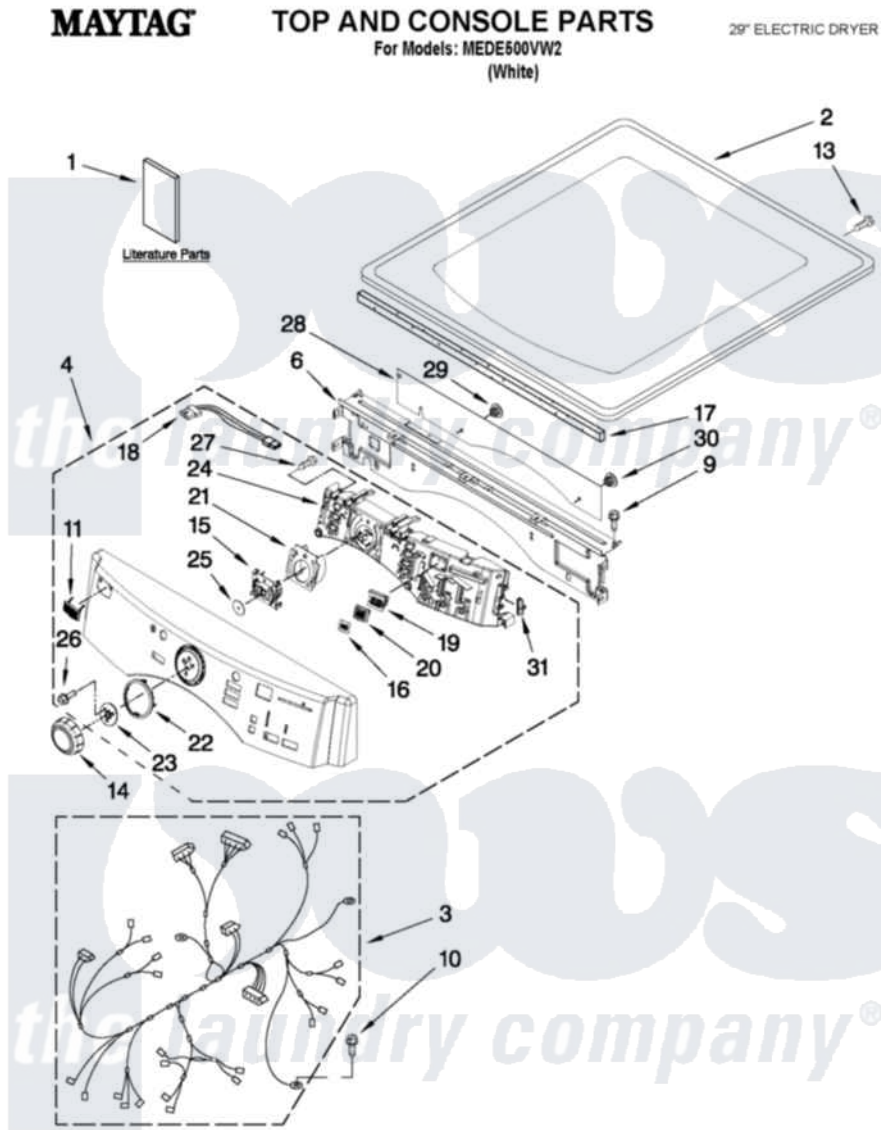

Maytag MEDE500VW2 01 - TOP AND CONSOLE PARTS

FOR ORDERING INFORMATION REFER TO PARTS PRICE LIST

6-12 Printed in U.S.A. (GG) (psw)

1

Part No. W10511632 Rev. A

Maytag Residential Maytag MEDE500VW2 Dryer Parts Parts Diagram 01 - TOP AND CONSOLE PARTS

[Click on the part number to view part](#)

Item	Original Part Number	Replaced By	Status	Part Description
1	W10239302		Not Available	USE & CARE GUIDE
"	W10298850		Not Available	TECH SHEET
"	W10471644		Not Available	INSTALLATION, INSTRUCTION
2	3980634	W10117263		Top
3	W10251446			Harness, Main
4	W10246750			Panel, Console
6	W10215656			Bracket, Console
9	3390647	488729		Screw
10	693995			Screw, Hex Head
11	W10316087			Badge Assembly
13	3390647	488729		Screw
14	W10164576			Knob, Assembly
15	W10170293			Guide, Light Cycle Internal
16	W10171504			Foil-Display
17	W10112267			Foam-Seal Control Bracket
18	W10242907			Harness, Communication

19	W10171502		Fram-Light
20	W10164578		Guide, Light
21	W10170295		Frame-Light Guide
22	W10164567		Cycle, Light Guide
23	W10172298		Bushing, Knob
24	W10269025		Control-Elec
25	8572039		Seal, User Interface
26	8540513	8182214	Screw
27	8540282	8181661	Screw, Actuator
28	W10215674		Shield, Console Bracket
29	W10216201		Plug-Hole, 1/4"
30	W10216202		Plug-Hole, 5/16"
31	W10214555		Plug-Connector Frame