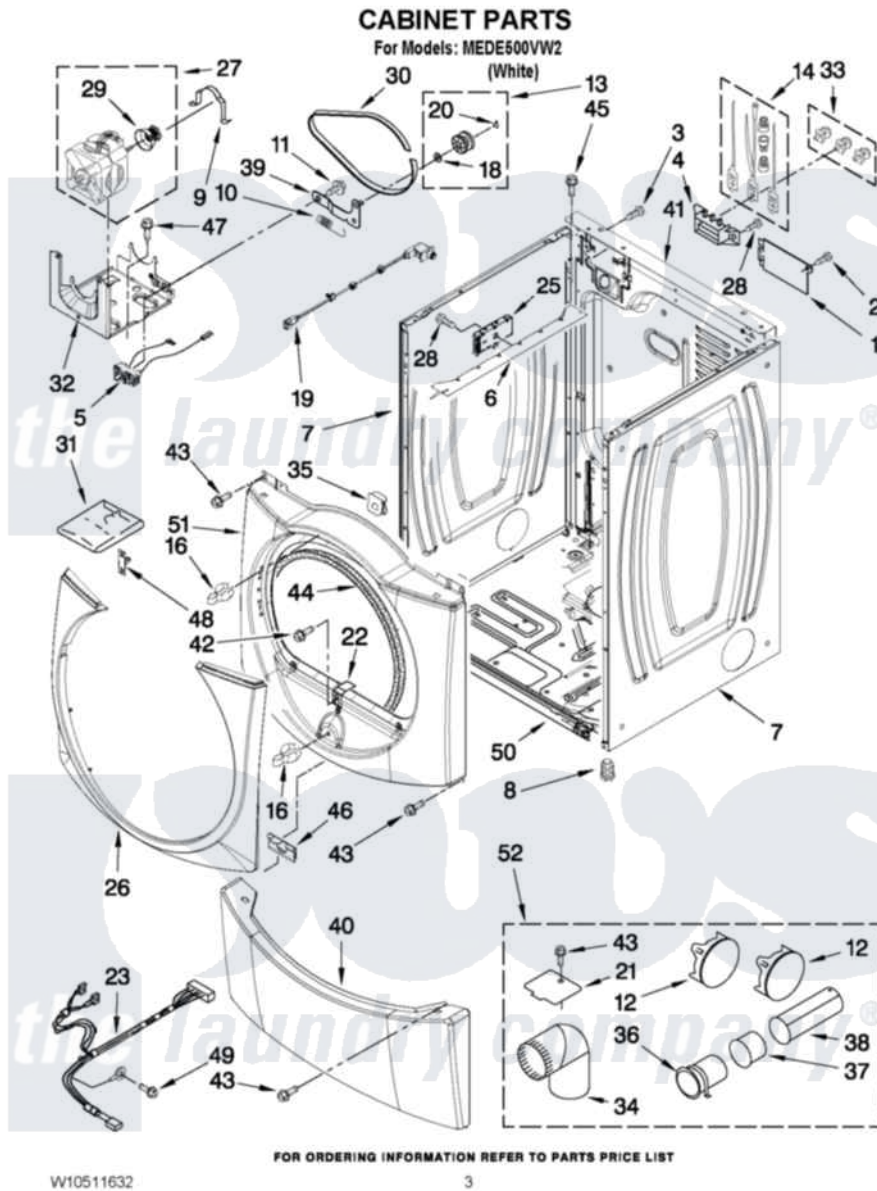

Maytag MEDE500VW2 02 - CABINET PARTS

Maytag [Residential Maytag MEDE500VW2 Dryer Parts](#) Parts Diagram 02 - CABINET PARTS
 Click on the part number to view part

Item	Original Part Number	Replaced By	Status	Part Description
1	W10286180	W10119283		Cover, Terminal Block
2	3390631			Screw, 10-16 X 3/8
3	8533974	4331106		Screw, No.10-32 X 7/16
4	3397659			Block, Terminal
5	W10411936			Switch, Broken Belt
6	8563727			Bracket, Control
7	W10468495			Panel, Side
8	3392100	49621		Feet-Leveling
NI	279810			Foot-Optional
9	W10121316			Plug, Multivent
10	3387374			Spring, Idler
11	3389420			Retainer-Idler 1/4-20 X 1/16
12	W10151499	W10404617		Plug, Multivent
13	3388672	279640		Pulley-Idr
14	279318			Terminal Tinned And Brass Panel
16	696144	279570		Latch

18	W10121334		Washer, Thrust
19	W10128087	W10318609	Switch, Assembly Door
20	690997		Washer, Thrust
21	8066115	3394331	Plate Cover
22	8529053		Ramp, Door Door Switch
23	W10242904		Harness, Digital Interface
25	W10174746		Board, Control
26	W10221445		Trim-Ring Assembly
27	W10396028	279787	Motor-Drive
28	90767		Screw, 8A X 3/8 HeX Washer Head Tapping
29	8578220		Pulley, Motor
30	W10112954		Belt, Drive
31	8541503		Kit, Stack Assembly
32	W10242878		Bracket, Motor Mounting
33	279393		Terminal Block Screw Kit
34	49026		4" - 90° Elbow
35	62825		Clip-S Type Control Board
36	8563747		Exhaust Pipe Medium Pipe
37	8563750		Exhaust Pipe
38	8563749		Exhaust Pipe
39	3388674	W10118756	Idler Bracket
40	W10246269		Panel, Toe
41	W10244142		Panel, Rear
42	3357011	308685	Side Trim)
43	3390647	488729	Screw
44	3387242		Seal, Front Panel
45	3393008	308685	Side Trim)
46	8519459		Clip, Toe Panel
47	343641	681414	Screw, 10AB X 1/2
48	W10129065		Trim-Clip Metal
49	693995		Screw, Hex Head
50	W10239098		Front Panel
51	W10153275	W10343996	Panel
NI	W10186596	W10470674	Dryer Exhaust Kit