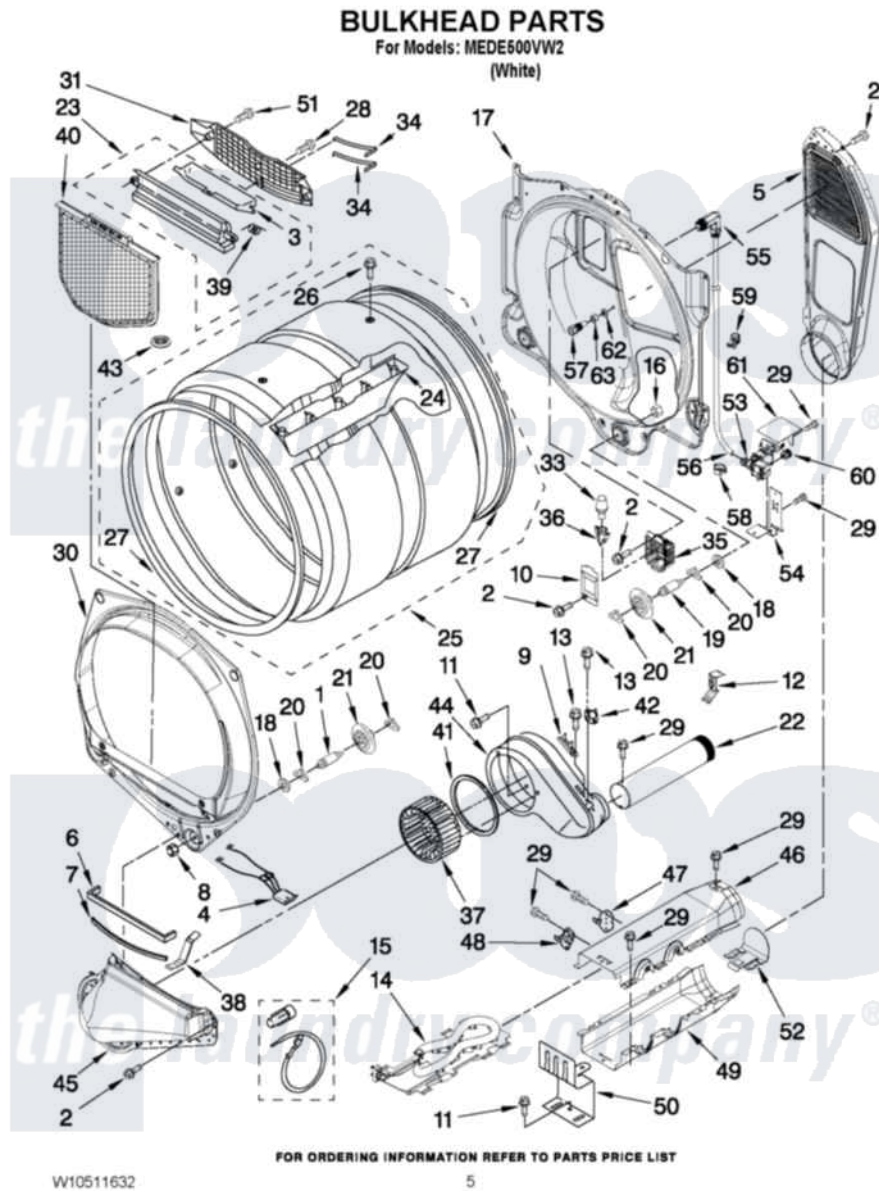

Maytag MEDE500VW2 03 - BULKHEAD PARTS

Maytag Residential Maytag MEDE500VW2 Dryer Parts Parts Diagram 03 - BULKHEAD PARTS
Click on the part number to view part

Item	Original Part Number	Replaced By	Status	Part Description
1	W10359271			Shaft, Drum Roller Threads
2	3390647	488729		Screw
3	W10153413			Door, Lint Screen
4	3406653			Harness, Sensor
5	697354	3387911		Duct-Air
6	697813			Seal, Outlet Housing
7	697814	697813		Seal, Outlet Housing
8	3934666	W10080210		Nut, 3/8 X 16
9	3392519			Thermal Limiter
10	3402841	8532165		Lens, Drum Light
11	489463			Screw, 8-18 X 1/16
12	8572105			Retainer, Toe Panel
13	8533971	90767		Screw, 8A X 3/8 HeX Washer Head Tapping
14	8544771			Heater Element
15	279457			Wire Kit, Terminal
16	W10001120	W10080190		Nut, 3/8-16