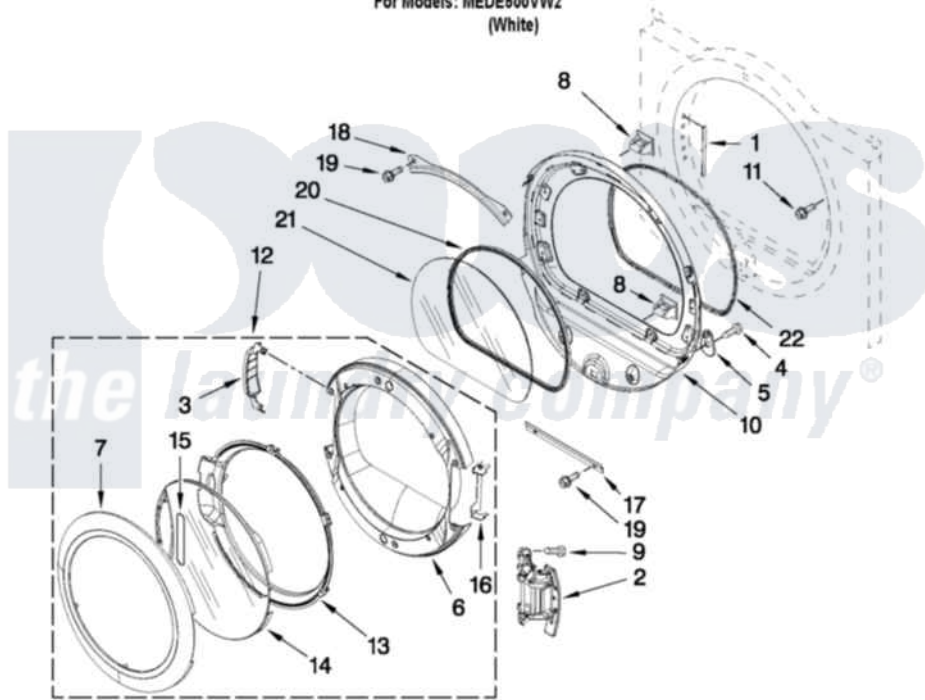

Maytag MEDE500VW2 04 - DOOR PARTS

DOOR PARTS

For Models: MEDE500VW2
(White)

FOR ORDERING INFORMATION REFER TO PARTS PRICE LIST

W10511632

7

[Maytag Residential Maytag MEDE500VW2 Dryer Parts](#) Parts Diagram 04 - DOOR PARTS

[Click on the part number to view part](#)

Item	Original Part Number	Replaced By	Status	Part Description
1	W10085230			Label, Hinge Hole Cover
2	W10139920			Door Hinge Assembly
3	W10180119			Cover-Hinge, Stationary Cover Hinge
4	9742177			Screw, 8-18 X .625
5	W10048910			Screw-Plug
6	W10180118			Door, Intermediate
7	W10193522			Door Frame Assembly
8	690081	279570		Latch
9	W10159996			Screw, 10-24 X 25/64
10	8578229			Door Assembly
11	355515			Screw, 8-18 X 11/16
12	W10193530			Door Assembly
13	W10180117			Door Mask
14	W10171571			Screen, Door
15	W10153281	W10121607		Pad, Door Handle
16	W10180120			Shield, Door

17	8519354		Retainer-Window
18	8519356		Retainer-Window
19	3393258	3373329D	Screw
20	8579662		Gasket, Window
21	8566254		Glass-Window
22	W10139457		Seal-Door Handle, Ring Door