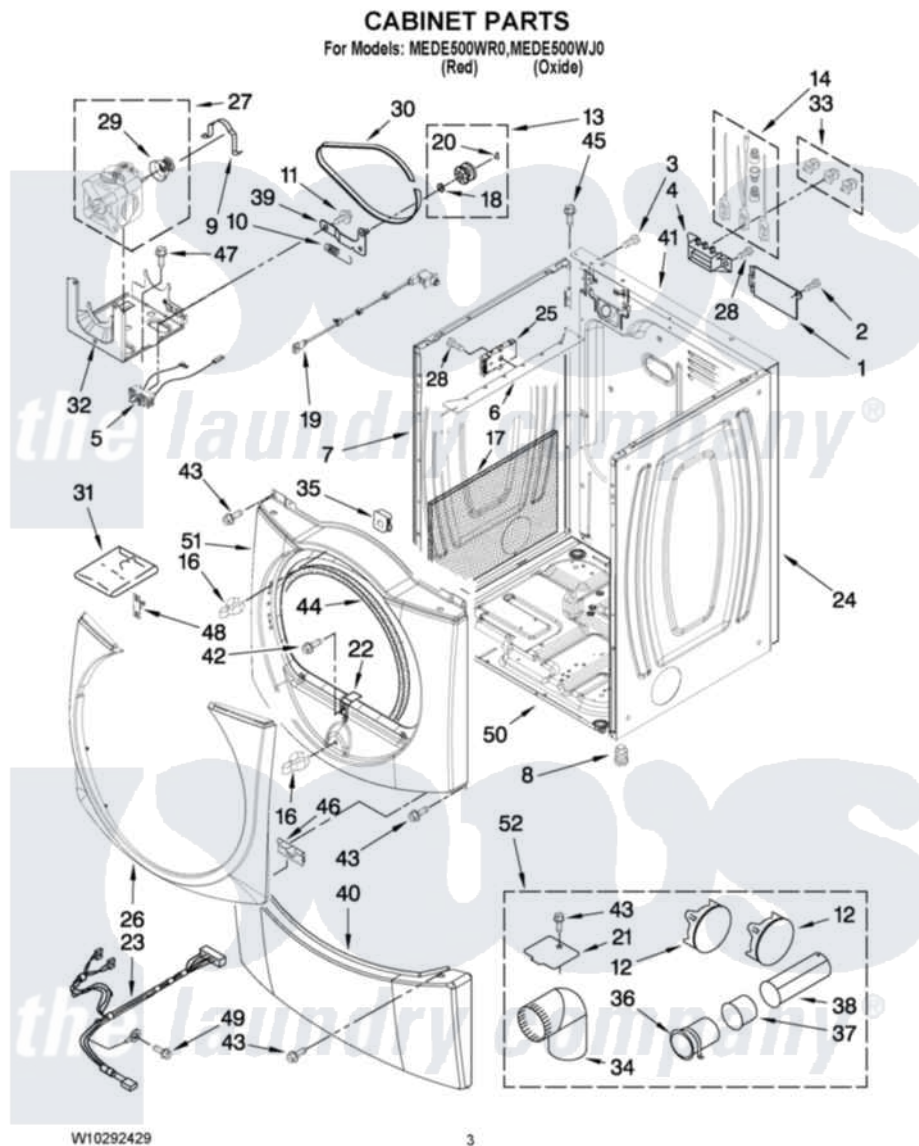

Maytag MEDE500WJ0 02 - CABINET PARTS

Maytag [Residential Maytag MEDE500WJ0 Dryer Parts](#) Parts Diagram 02 - CABINET PARTS
Click on the part number to view part

Item	Original Part Number	Replaced By	Status	Part Description
1	W10286180	W10119283		Cover, Terminal Block
2	3390814	90767		Screw, 8A X 3/8 HeX Washer Head Tapping
3	8533974	4331106		Screw, No.10-32 X 7/16
4	3397659			Block, Terminal
5	W10246525	W10314253		Switch, Assembly Broken Belt
6	8563727			Bracket, Control
7	W10249768			Panel, Side
"	W10123956			Dampening Panel
8	3392100	49621		Feet-Leveling
"	279810			Foot-Optional
9	660658			Clamp, Motor Mounting 343481 685441
10	3387374			Spring, Idler
11	3389420			Retainer-Idler 1/4-20 X 1/16
12	W10151499	W10404617		Plug, Multivent
13	3388672	279640		Pulley-ldr