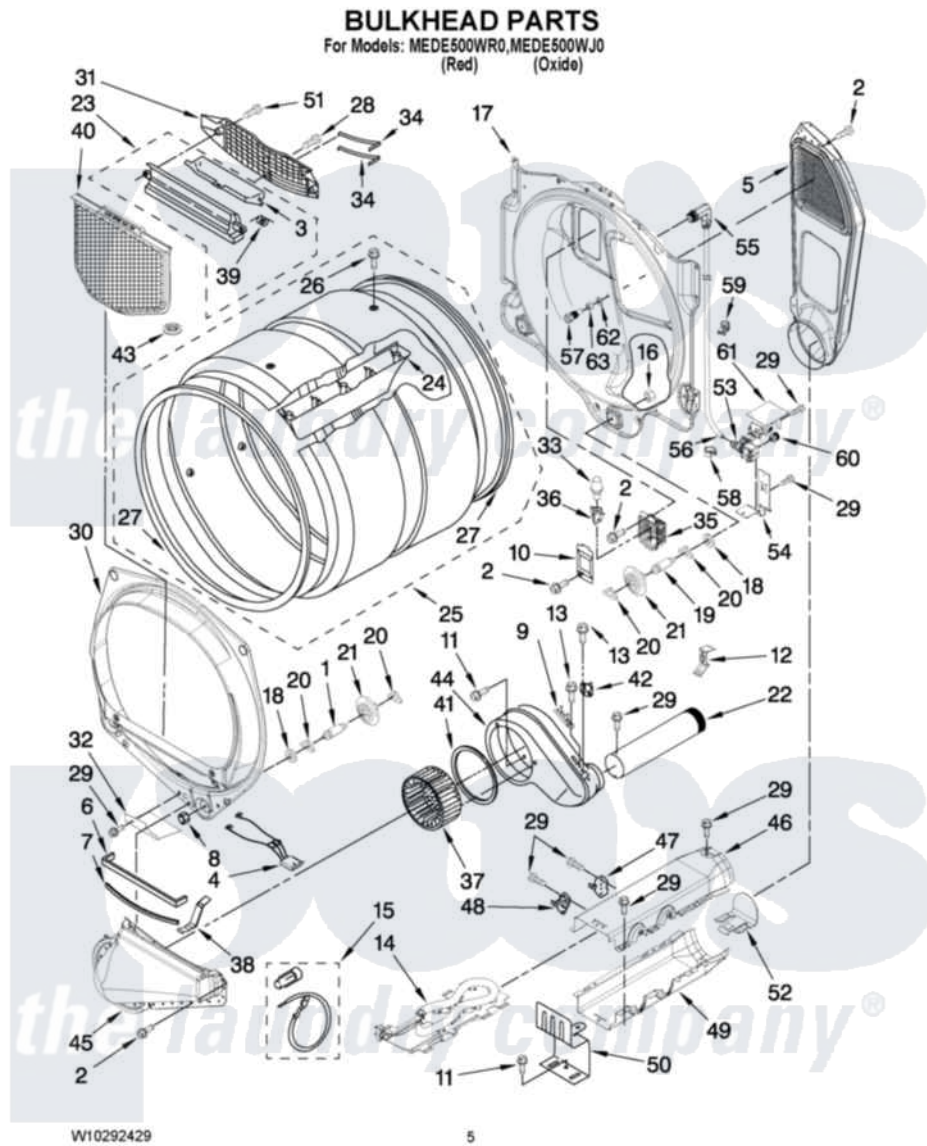

Maytag MEDE500WJ0 03 - BULKHEAD PARTS

Maytag [Residential Maytag MEDE500WJ0 Dryer Parts](#) Parts Diagram 03 - BULKHEAD PARTS
Click on the part number to view part

Item	Original Part Number	Replaced By	Status	Part Description
1	8575324	W10359271		Shaft, Drum Roller Threads
2	3390647	488729		Screw
3	W10153413			Door, Lint Screen
4	3406653			Harness, Sensor
5	697354	3387911		Duct-Air
6	697813			Seal, Outlet Housing
7	697814	697813		Seal, Outlet Housing
8	3934666	W10080210		Nut, 3/8 X 16
9	3392519			Thermal Limiter
10	3402841	8532165		Lens, Drum Light
11	489463			Screw, 8-18 X 1/16
12	8572105			Retainer, Toe Panel
13	8533971	90767		Screw, 8A X 3/8 HeX Washer Head Tapping
14	8544771			Heater Element
15	279457			Wire Kit, Terminal
16	W10001120	W10080190		Nut, 3/8-16