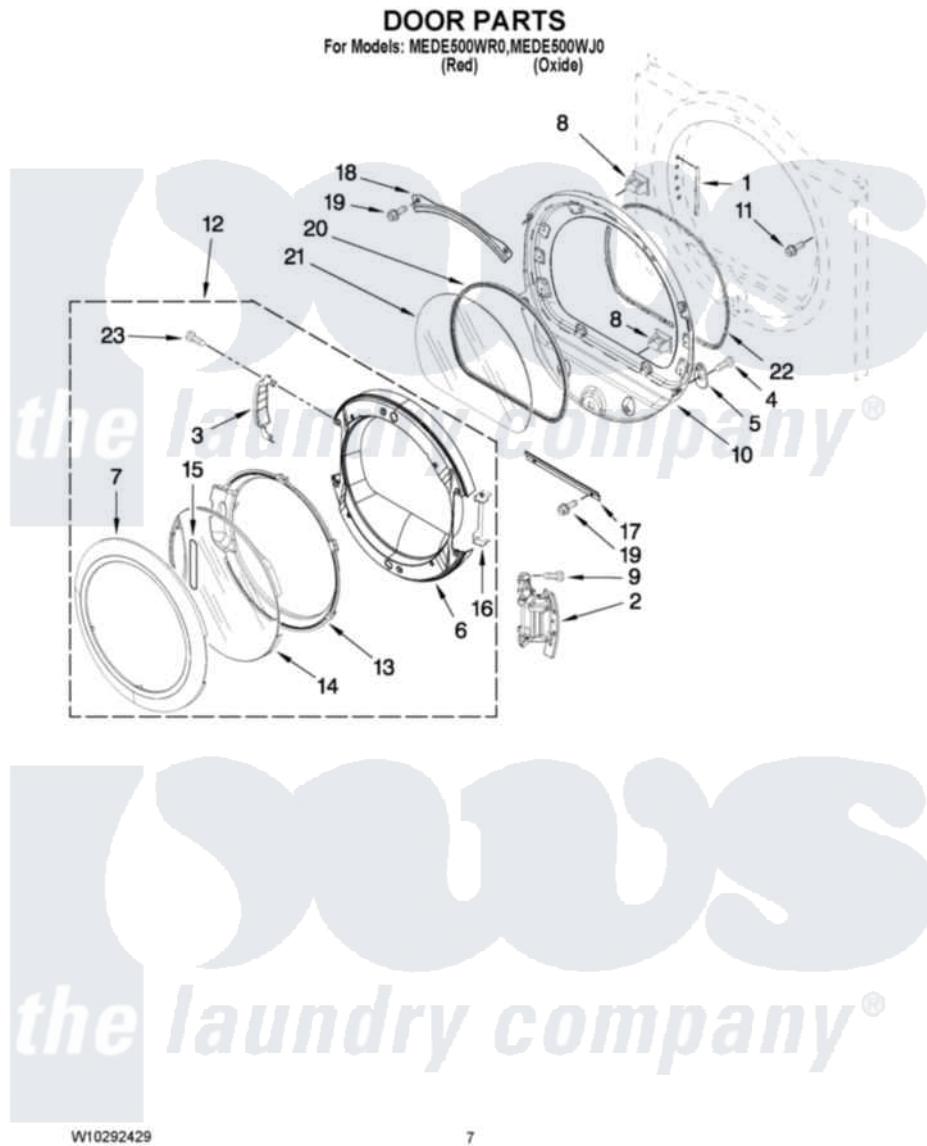

# Maytag MEDE500WJ0 04 - DOOR PARTS

Maytag [Residential Maytag MEDE500WJ0 Dryer Parts](#) Parts Diagram 04 - DOOR PARTS  
Click on the part number to view part

Item	Original Part Number	Replaced By	Status	Part Description
1	<a href="#">W10085230</a>			Label, Hinge Hole Cover
2	<a href="#">W10139920</a>			Door Hinge Assembly
3	<a href="#">W10180119</a>			Cover-Hinge, Stationary Cover Hinge
4	<a href="#">3400224</a>			Screw, 1/4-20 X 3/8
5	<a href="#">W10048910</a>			Screw-Plug
6	<a href="#">W10180118</a>			Door, Intermediate
7	<a href="#">W10193522</a>			Door Frame Assembly
8	690081	<a href="#">279570</a>		Latch
9	<a href="#">W10159996</a>			Screw, 10-24 X 25/64
10	<a href="#">8578229</a>			Door Assembly
11	<a href="#">355515</a>			Screw, 8-18 X 11/16
12	<a href="#">W10193530</a>			Door Assembly
13	<a href="#">W10180117</a>			Door Mask
14	<a href="#">W10171571</a>			Screen, Door
15	W10153281	<a href="#">W10121607</a>		Pad, Door Handle
16	<a href="#">W10180120</a>			Shield, Door

17	<a href="#">8519354</a>		Retainer-Window
18	<a href="#">8519356</a>		Retainer-Window
19	3393258	<a href="#">3373329D</a>	Screw
20	<a href="#">8579662</a>		Gasket, Window
21	<a href="#">8566254</a>		Glass-Window
22	<a href="#">W10139457</a>		Seal-Door Handle, Ring Door
23	<a href="#">9742177</a>		Screw, 8-18 X .625