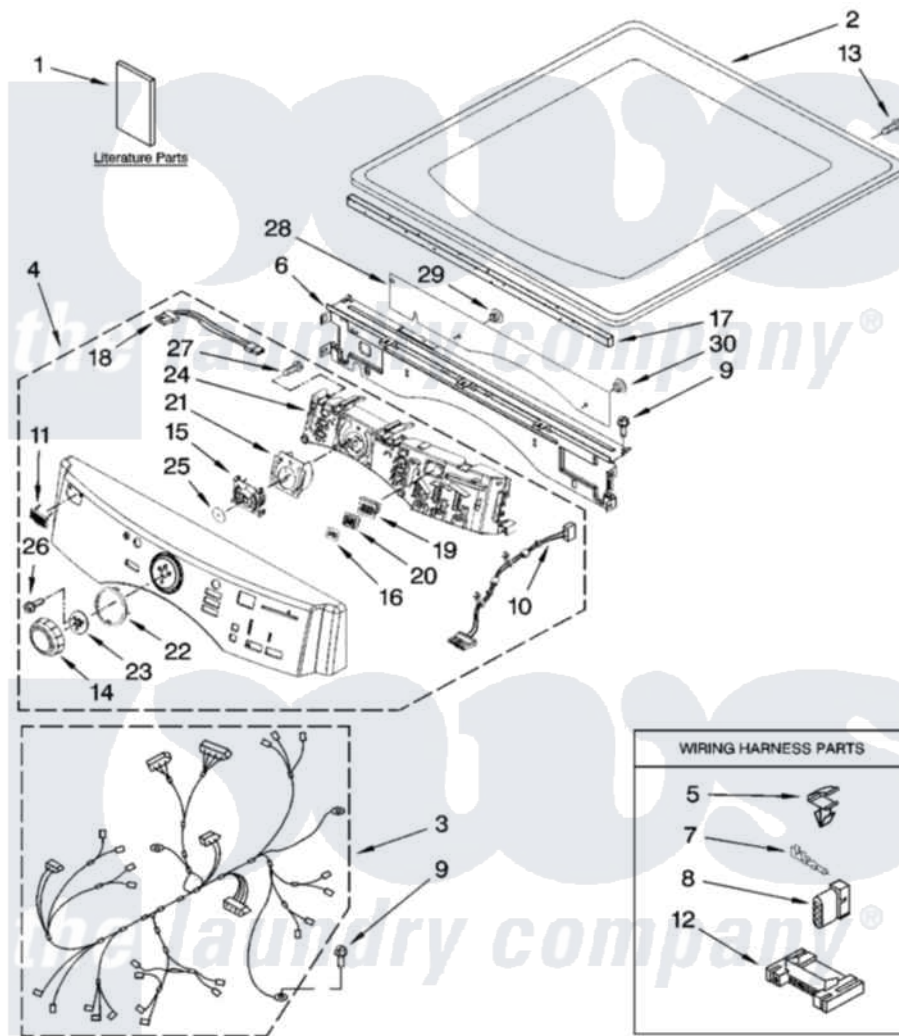

Maytag MEDE900VJ0 01 - TOP AND CONSOLE PARTS

MAYTAG

TOP AND CONSOLE PARTS

For Models: MEDE900VW0, MEDE900VJ0
(White) (Oxide)

29" ELECTRIC DRYER

8-08 Printed in U.S.A. (L.T) (PSW)

1

Part No. W10221004 Rev. A

Maytag [Residential Maytag MEDE900VJ0 Dryer Parts](#) Parts Diagram 01 - TOP AND CONSOLE PARTS

[Click on the part number to view part](#)

Item	Original Part Number	Replaced By	Status	Part Description
1	W10057353		Not Available	Use & Care Guide
"	W10057360		Not Available	Tech Sheet
"	W10134980		Not Available	Installation, Diagonostic Guide
"	W10165147		Not Available	Sheet, Steam Tip
"	W10057357		Not Available	Guide, Quick Start
2	3980634	W10117263		Top
"	W10164743			Top
3	W10111017	W10238916		Harness, Main
4	W10164454	W10246752		Console Assembly Includes Illustration
"	W10164456	W10246753		Console Assembly Includes Illustration
5	3394427			Clip-Harness
6	W10215656			Bracket, Console
7	94614			Terminal
8	3936144			Do-It-Yourself Repair Manuals
9	3390647	488729		Screw

10	W10185550		Power Cable User Interface
11	W10177245		Medallion
12	3395683		Receptacle, Multi-Terminal
13	98139	303776	Screw
14	W10164576		Knob, Assembly
15	W10170293		Guide, Light Cycle Internal
16	W10171504		Foil-Display
17	W10112267		Foam-Seal Control Bracket
18	W10185548		Harness, User-Interface
19	W10171502		Fram-Light
20	W10164578		Guide, Light
21	W10170295		Frame-Light Guide
22	W10164567		Cycle, Light Guide
23	W10172298		Bushing, Knob
24	W10164611		User-Interface
25	8572039		Seal, User Interface
26	8540513	8182214	Screw
27	8540282	8181661	Screw, Actuator
28	W10215674		Shield, Console Bracket
29	W10216201		Plug-Hole, 1/4"
30	W10216202		Plug-Hole, 5/16"