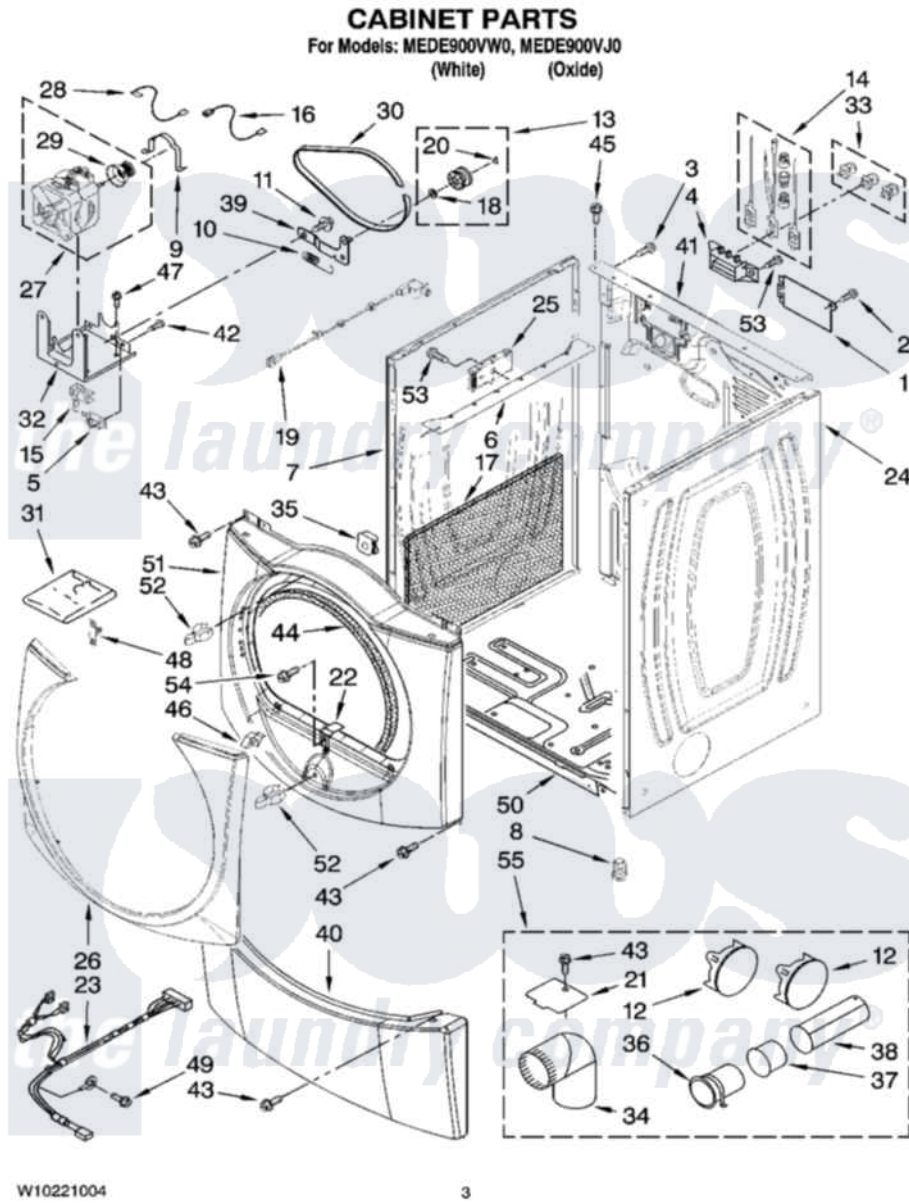

# Maytag MEDE900VJ0 02 - CABINET PARTS

Maytag [Residential Maytag MEDE900VJ0 Dryer Parts](#) Parts Diagram 02 - CABINET PARTS  
Click on the part number to view part

Item	Original Part Number	Replaced By	Status	Part Description
1	8576583	<a href="#">W10119283</a>		Cover, Terminal Block
2	3390814	<a href="#">90767</a>		Screw, 8A X 3/8 HeX Washer Head Tapping
3	8533974	<a href="#">4331106</a>		Screw, No.10-32 X 7/16
4	<a href="#">3397659</a>			Block, Terminal
5	8066134	<a href="#">279782</a>		Switch-Lid
6	<a href="#">8563727</a>			Bracket, Control
7	<a href="#">W10192435</a>			Panel, Side
"	<a href="#">W10193956</a>			Panel, Side
8	3392100	<a href="#">49621</a>		Feet-Leveling
"	<a href="#">279810</a>			Foot-Optional
9	<a href="#">660658</a>			Clamp, Motor Mounting 343481 685441
10	<a href="#">3387374</a>			Spring, Idler
11	<a href="#">3389420</a>			Retainer-Idler 1/4-20 X 1/16
12	697750	<a href="#">W10470674</a>		Dryer Exhaust Kit
"	W10151499	<a href="#">W10404617</a>		Plug, Multivent