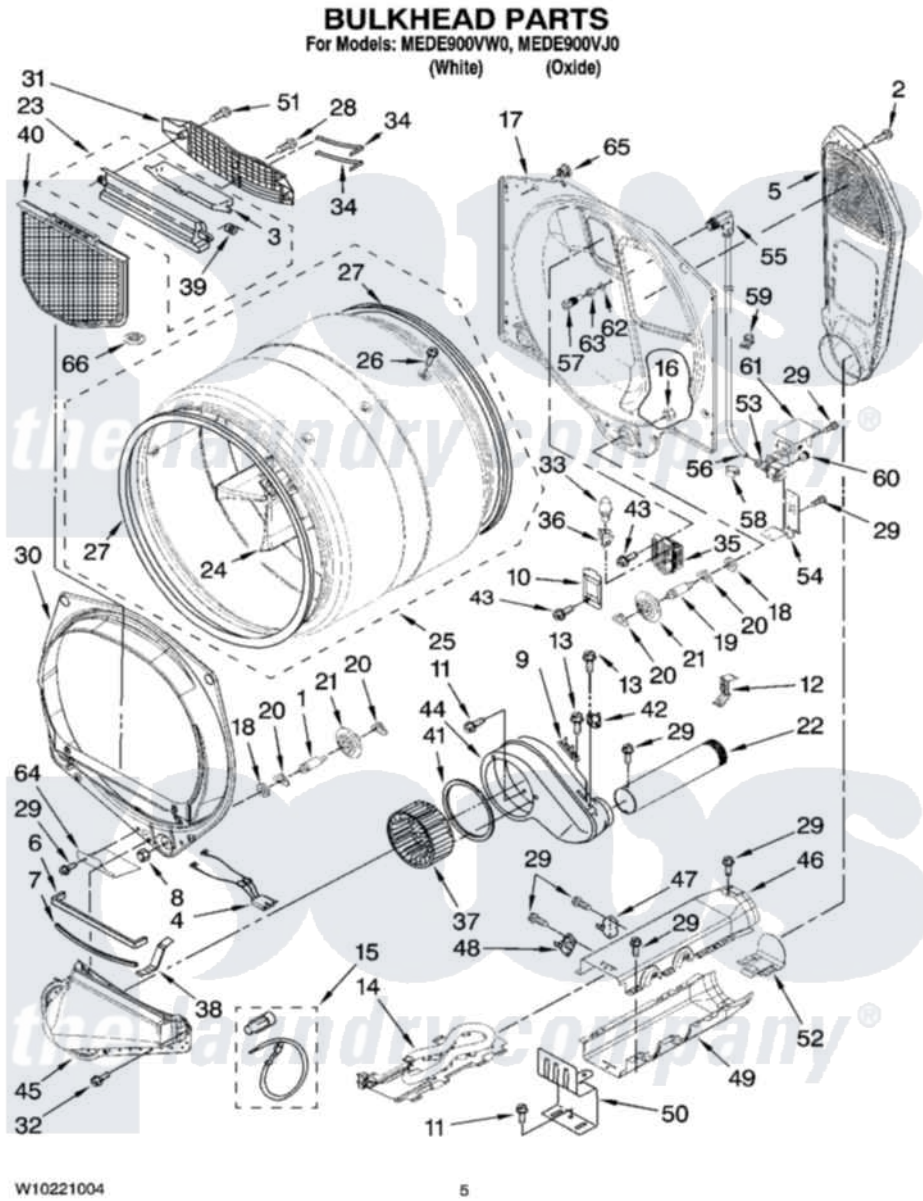

# Maytag MEDE900VJ0 03 - BULKHEAD PARTS

Maytag [Residential Maytag MEDE900VJ0 Dryer Parts](#) Parts Diagram 03 - BULKHEAD PARTS  
Click on the part number to view part

Item	Original Part Number	Replaced By	Status	Part Description
1	8575324	<a href="#">W10359271</a>		Shaft, Drum Roller Threads
2	3390647	<a href="#">488729</a>		Screw
3	<a href="#">W10153413</a>			Door, Lint Screen
4	<a href="#">3406653</a>			Harness, Sensor
5	697354	<a href="#">3387911</a>		Duct-Air
6	<a href="#">697813</a>			Seal, Outlet Housing
7	697814	<a href="#">697813</a>		Seal, Outlet Housing
8	3934666	<a href="#">W10080210</a>		Nut, 3/8 X 16
9	<a href="#">3392519</a>			Thermal Limiter
10	3402841	<a href="#">8532165</a>		Lens, Drum Light
11	<a href="#">489463</a>			Screw, 8-18 X 1/16
12	<a href="#">8572105</a>			Retainer, Toe Panel
13	8533971	<a href="#">90767</a>		Screw, 8A X 3/8 HeX Washer Head Tapping
14	<a href="#">8544771</a>			Heater Element
15	<a href="#">279457</a>			Wire Kit, Terminal
16	W10001120	<a href="#">W10080190</a>		Nut, 3/8-16