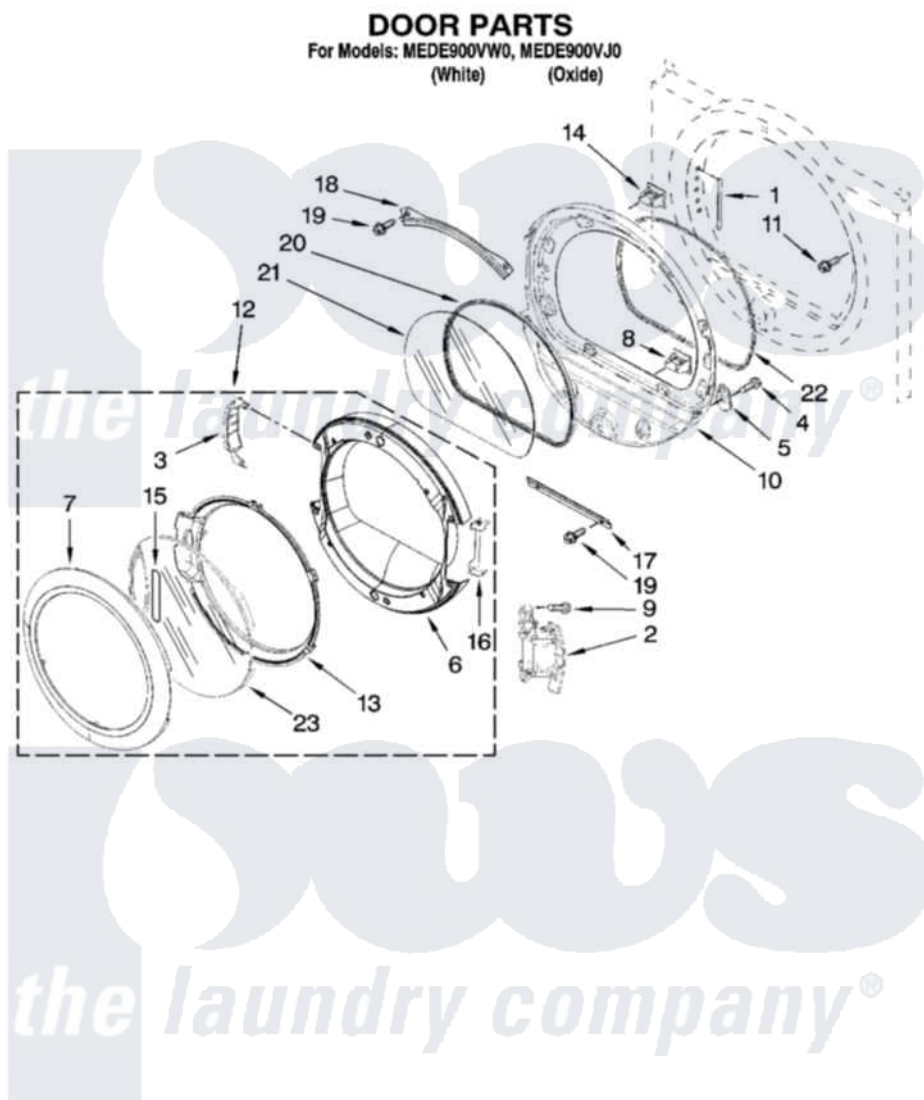

**Maytag MEDE900VJ0 04 - DOOR PARTS, OPTIONAL PARTS (NOT INCLUDED)**

W10221004

7

Maytag [Residential Maytag MEDE900VJ0 Dryer Parts](#) Parts Diagram 04 - DOOR PARTS, OPTIONAL PARTS (NOT INCLUDED)

[Click on the part number to view part](#)

Item	Original Part Number	Replaced By	Status	Part Description
1	<a href="#">W10085210</a>			Label-Hinge Hole Cover Front Panel
2	<a href="#">W10139920</a>			Door Hinge Assembly
3	<a href="#">W10180119</a>			Cover-Hinge, Stationary Cover Hinge
4	<a href="#">9742177</a>			Screw, 8-18 X .625
5	<a href="#">W10048910</a>			Screw-Plug
6	<a href="#">W10180118</a>			Door, Intermediate
7	<a href="#">W10193522</a>			Door Frame Assembly
8	690081	<a href="#">279570</a>		Latch
9	<a href="#">W10159996</a>			Screw, 10-24 X 25/64
10	<a href="#">8578229</a>			Door Assembly
11	<a href="#">355515</a>			Screw, 8-18 X 11/16
12	<a href="#">W10193530</a>			Door Assembly
13	<a href="#">W10180117</a>			Door Mask