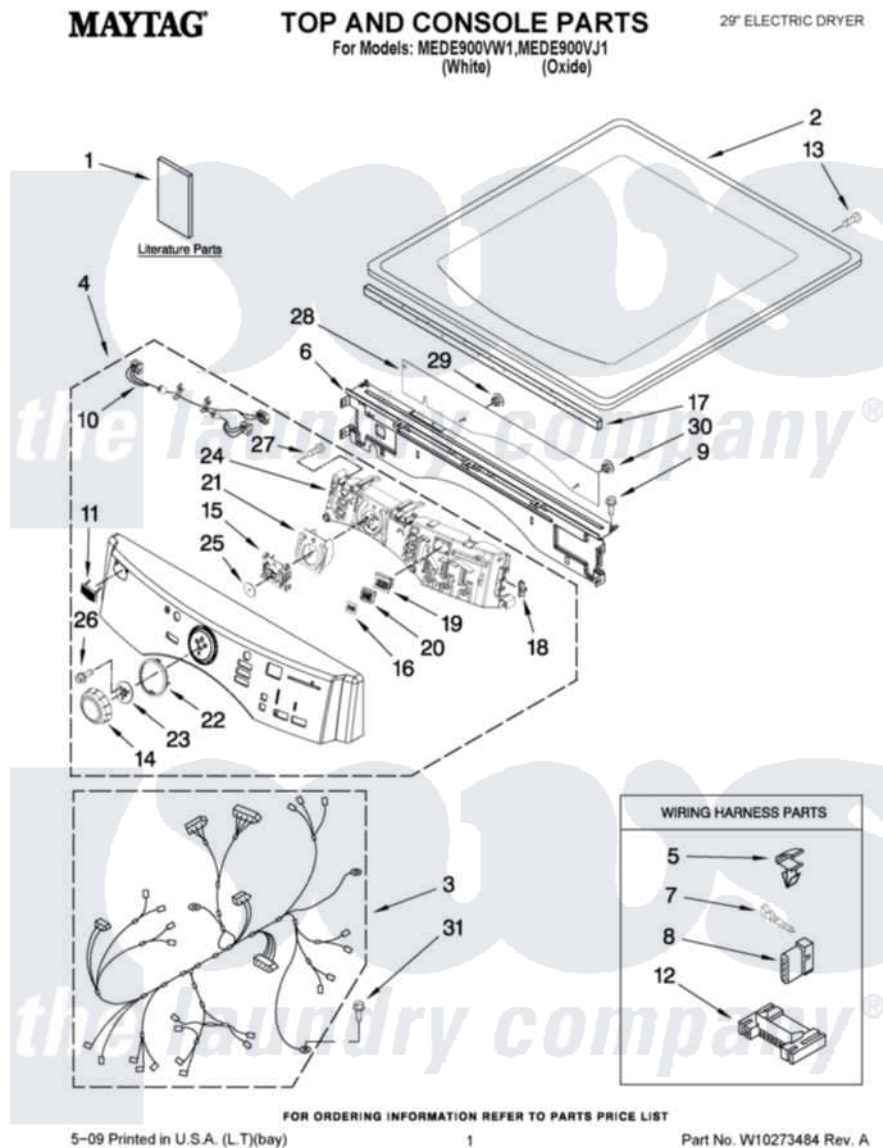

Maytag MEDE900VJ1 01 - TOP AND CONSOLE PARTS

Maytag Residential Maytag MEDE900VJ1 Dryer Parts Parts Diagram 01 - TOP AND CONSOLE PARTS
Click on the part number to view part

Item	Original Part Number	Replaced By	Status	Part Description
1	W10239302		Not Available	USE & CARE GUIDE
"	W10258376		Not Available	TECH SHEET
"	W10255468		Not Available	INSTALLATION, DIAGNOSTIC GUIDE
2	3980634	W10117263		Top
"	W10164743			Top
3	W10111068			Harness, Main
4	W10246752			Console Assembly Includes Illustration
"	W10246753			Console Assembly Includes Illustration
5	3394427			Clip-Harness
6	W10215656			Bracket, Console
7	94614			Terminal
8	3936144			Do-It-Yourself Repair Manuals
9	3390647	488729		Screw
10	W10242907			Harness, Communication

11	W10177245		Medallion
12	3395683		Receptacle, Multi-Terminal
13	98139	303776	Screw
14	W10164576		Knob, Assembly
15	W10170293		Guide, Light Cycle Internal
16	W10171504		Foil-Display
17	W10112267		Foam-Seal Control Bracket
18	W10214555		Plug-Connector Frame
19	W10171502		Fram-Light
20	W10164578		Guide, Light
21	W10170295		Frame-Light Guide
22	W10164567		Cycle, Light Guide
23	W10172298		Bushing, Knob
24	W10246788	W10269027	User-Interface
25	8572039		Seal, User Interface
26	8540513	8182214	Screw
27	8540282	8181661	Screw, Actuator
28	W10215674		Shield, Console Bracket
29	W10216201		Plug-Hole, 1/4"
30	W10216202		Plug-Hole, 5/16"
31	693995		Screw, Hex Head