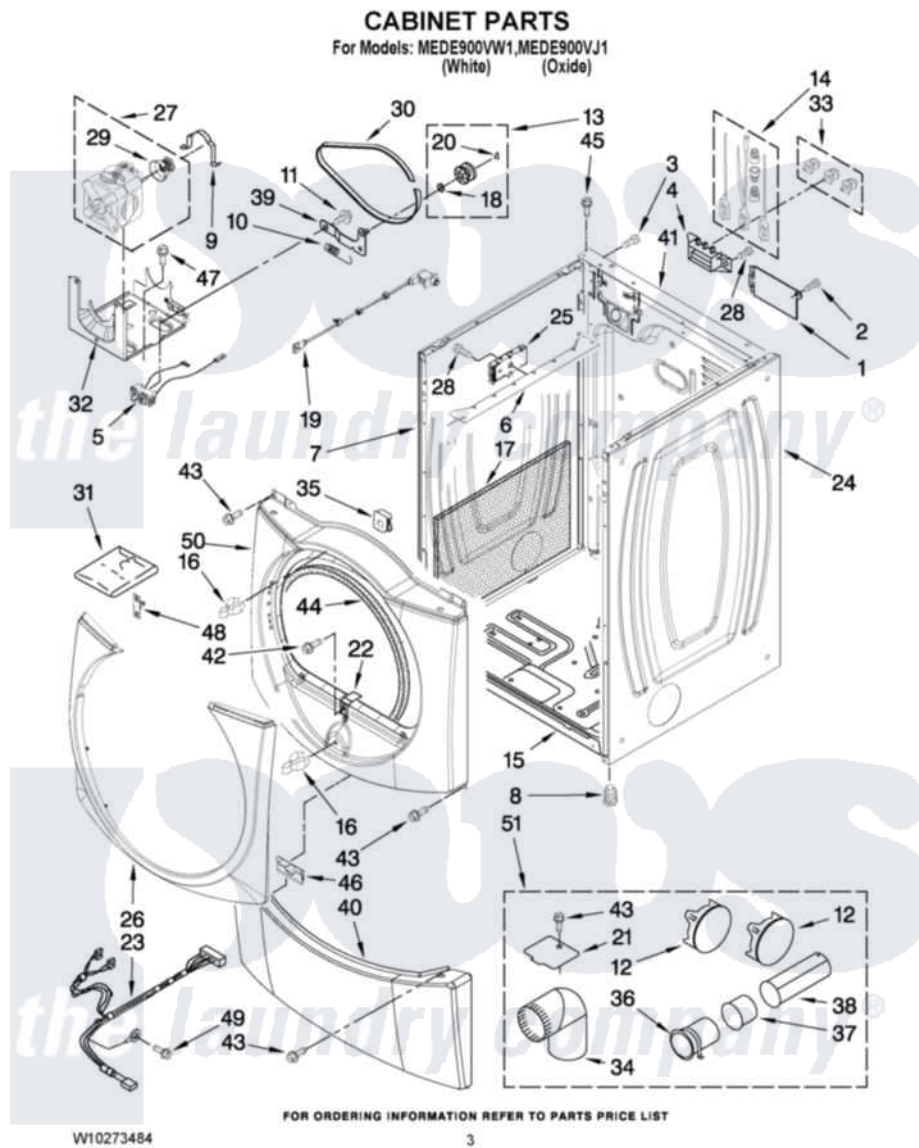

Maytag MEDE900VJ1 02 - CABINET PARTS

Maytag Residential Maytag MEDE900VJ1 Dryer Parts Parts Diagram 02 - CABINET PARTS
Click on the part number to view part

Item	Original Part Number	Replaced By	Status	Part Description
1	8576583	W10119283		Cover, Terminal Block
2	3390814	90767		Screw, 8A X 3/8 HeX Washer Head Tapping
3	8533974	4331106		Screw, No.10-32 X 7/16
4	3397659			Block, Terminal
5	W10246525	W10314253		Switch, Assembly Broken Belt
6	8563727			Bracket, Control
7	W10192435			Panel, Side
"	W10193956			Panel, Side
8	3392100	49621		Feet-Leveling
"	279810			Foot-Optional
9	W10121316			Plug, Multivent
10	3387374			Spring, Idler
11	3389420			Retainer-Idler 1/4-20 X 1/16
12	49252			Plug, Multivent
"	W10151499	W10404617		Plug, Multivent
13	3388672	279640		Pulley-ldr