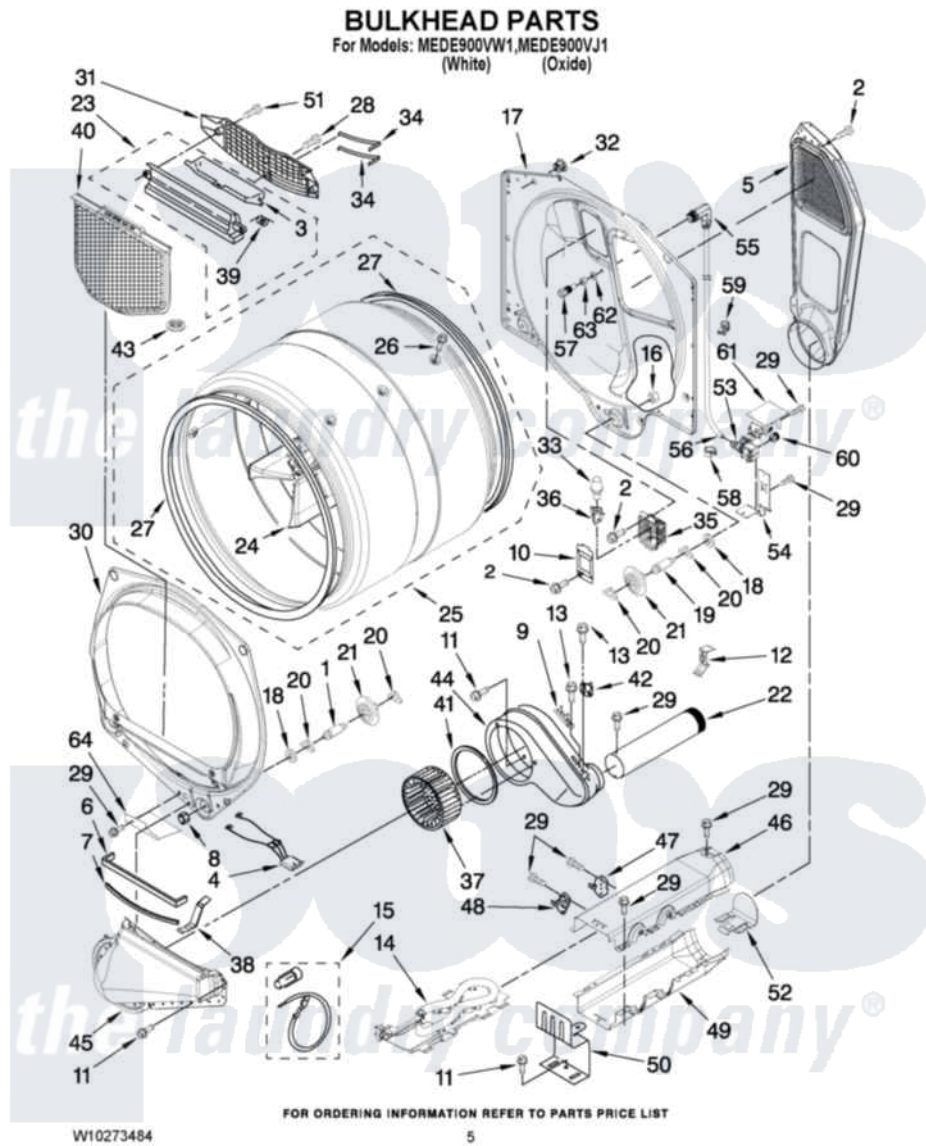

# Maytag MEDE900VJ1 03 - BULKHEAD PARTS

Maytag [Residential Maytag MEDE900VJ1 Dryer Parts](#) Parts Diagram 03 - BULKHEAD PARTS  
Click on the part number to view part

Item	Original Part Number	Replaced By	Status	Part Description
1	8575324	<a href="#">W10359271</a>		Shaft, Drum Roller Threads
2	3390647	<a href="#">488729</a>		Screw
3	<a href="#">W10153413</a>			Door, Lint Screen
4	<a href="#">3406653</a>			Harness, Sensor
5	697354	<a href="#">3387911</a>		Duct-Air
6	<a href="#">697813</a>			Seal, Outlet Housing
7	697814	<a href="#">697813</a>		Seal, Outlet Housing
8	3934666	<a href="#">W10080210</a>		Nut, 3/8 X 16
9	<a href="#">3392519</a>			Thermal Limiter
10	3402841	<a href="#">8532165</a>		Lens, Drum Light
11	<a href="#">489463</a>			Screw, 8-18 X 1/16
12	<a href="#">8572105</a>			Retainer, Toe Panel
13	8533971	<a href="#">90767</a>		Screw, 8A X 3/8 HeX Washer Head Tapping
14	<a href="#">8544771</a>			Heater Element
15	<a href="#">279457</a>			Wire Kit, Terminal
16	W10001120	<a href="#">W10080190</a>		Nut, 3/8-16