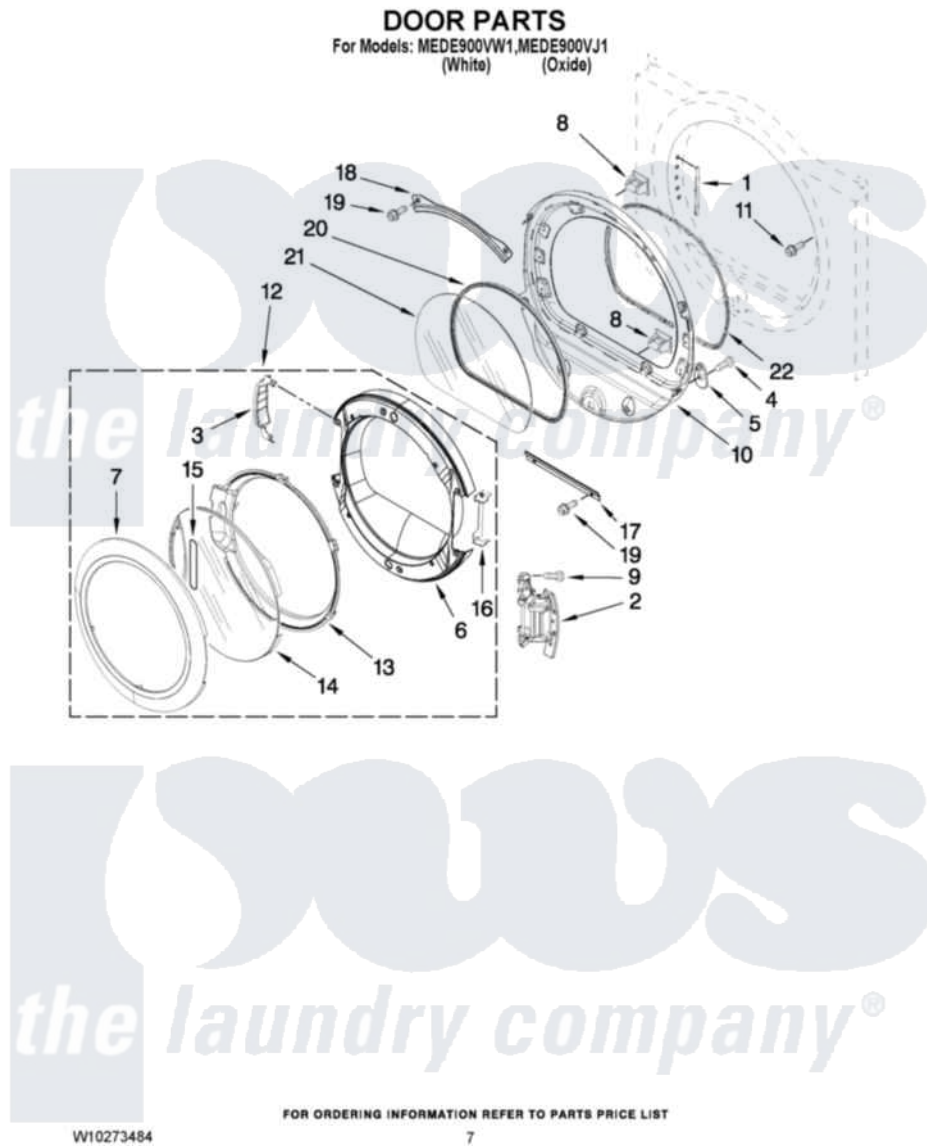

Maytag MEDE900VJ1 04 - DOOR PARTS

Maytag [Residential Maytag MEDE900VJ1 Dryer Parts](#) Parts Diagram 04 - DOOR PARTS
Click on the part number to view part

Item	Original Part Number	Replaced By	Status	Part Description
1	W10085210			Label-Hinge Hole Cover Front Panel
2	W10139920			Door Hinge Assembly
3	W10180119			Cover-Hinge, Stationary Cover Hinge
4	9742177			Screw, 8-18 X .625
5	W10048910			Screw-Plug
6	W10180118			Door, Intermediate
7	W10193522			Door Frame Assembly
8	690081	279570		Latch
9	W10159996			Screw, 10-24 X 25/64
10	8578229			Door Assembly
11	355515			Screw, 8-18 X 11/16
12	W10193530			Door Assembly
13	W10180117			Door Mask
14	W10171571			Screen, Door
15	W10153281	W10121607		Pad, Door Handle

16	W10180120		Shield, Door
17	8519354		Retainer-Window
18	8519356		Retainer-Window
19	3393258	3373329D	Screw
20	8579662		Gasket, Window
21	8566254		Glass-Window
22	W10139457		Seal-Door Handle, Ring Door
NI	72017		Paint, Touch-Up
"	W10202939		Paint, Touch-Up
"	350930		Paint, Pressurized Spray B
"	350938		Paint, Pressurized Spray B
"	799344		Paint, Touch-Up)
"	8529894	346764	Kit, Hold Down
"	8522199		Accessory Parts
"	80047		PAINT, BULK (1 QT.) (KIT, DRYER REPAIR)
"	8579666A	W10466829	Blade
"	W10206708	W10044609A	Hose-Kit
"	89503		Hose-Inlet
"	350027	49583	Hose-Fill
"	W10194033	16123	Washer Inlet-Hose Miscellaneous Parts Must be Ordered Separately.
"	W10044604	49586	Mixer
"	PT220L		Accessory Parts
"	PT400L		Accessory Parts
"	PT600L		Accessory Parts