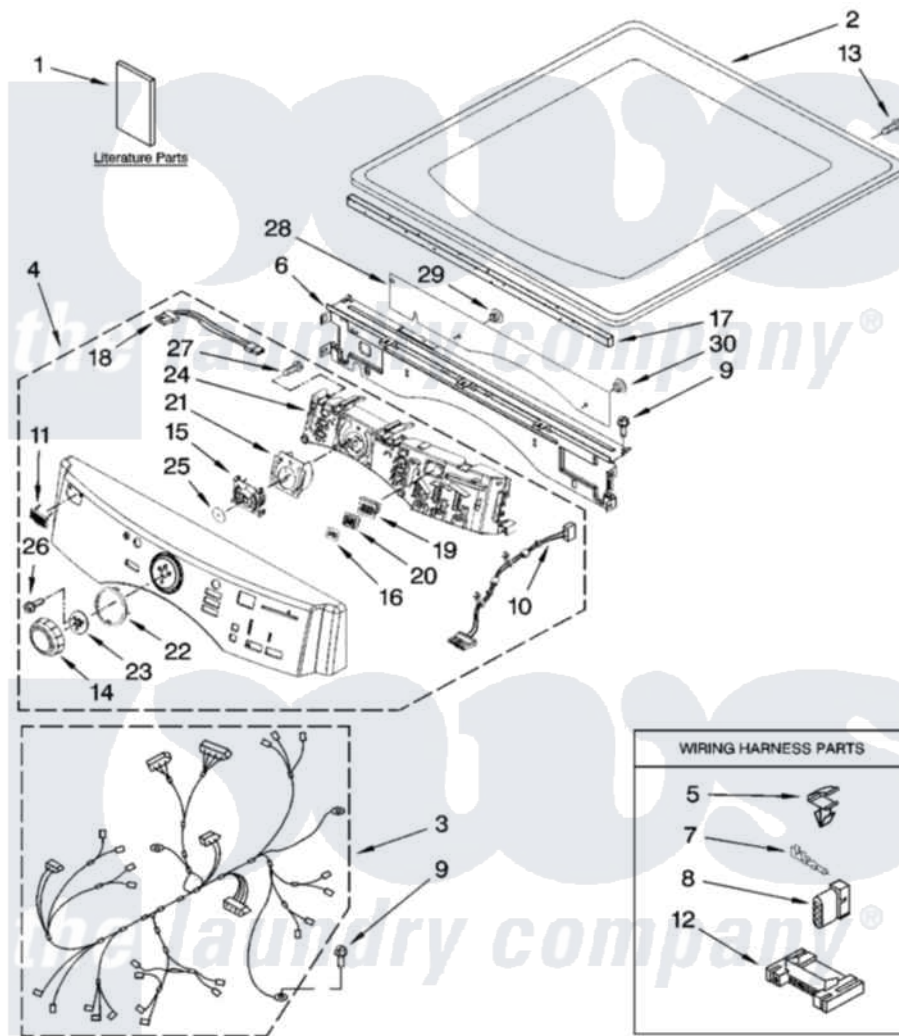

# Maytag MEDE900VW0 01 - TOP AND CONSOLE PARTS

**MAYTAG**

## TOP AND CONSOLE PARTS

For Models: MEDE900VW0, MEDE900VJ0  
(White) (Oxide)

29" ELECTRIC DRYER

8-08 Printed in U.S.A. (L.T) (PSW)

1

Part No. W10221004 Rev. A

Maytag Residential Maytag MEDE900VW0 Dryer Parts Parts Diagram 01 - TOP AND CONSOLE PARTS

[Click on the part number to view part](#)

Item	Original Part Number	Replaced By	Status	Part Description
1	W10057353		Not Available	Use & Care Guide
"	W10057360		Not Available	Tech Sheet
"	W10134980		Not Available	Installation, Diagonostic Guide
"	W10165147		Not Available	Sheet, Steam Tip
"	W10057357		Not Available	Guide, Quick Start
2	3980634	<a href="#">W10117263</a>		Top
"	<a href="#">W10164743</a>			Top
3	W10111017	<a href="#">W10238916</a>		Harness, Main
4	W10164454	<a href="#">W10246752</a>		Console Assembly Includes Illustration
"	W10164456	<a href="#">W10246753</a>		Console Assembly Includes Illustration
5	<a href="#">3394427</a>			Clip-Harness
6	<a href="#">W10215656</a>			Bracket, Console
7	<a href="#">94614</a>			Terminal
8	<a href="#">3936144</a>			Do-It-Yourself Repair Manuals
9	3390647	<a href="#">488729</a>		Screw