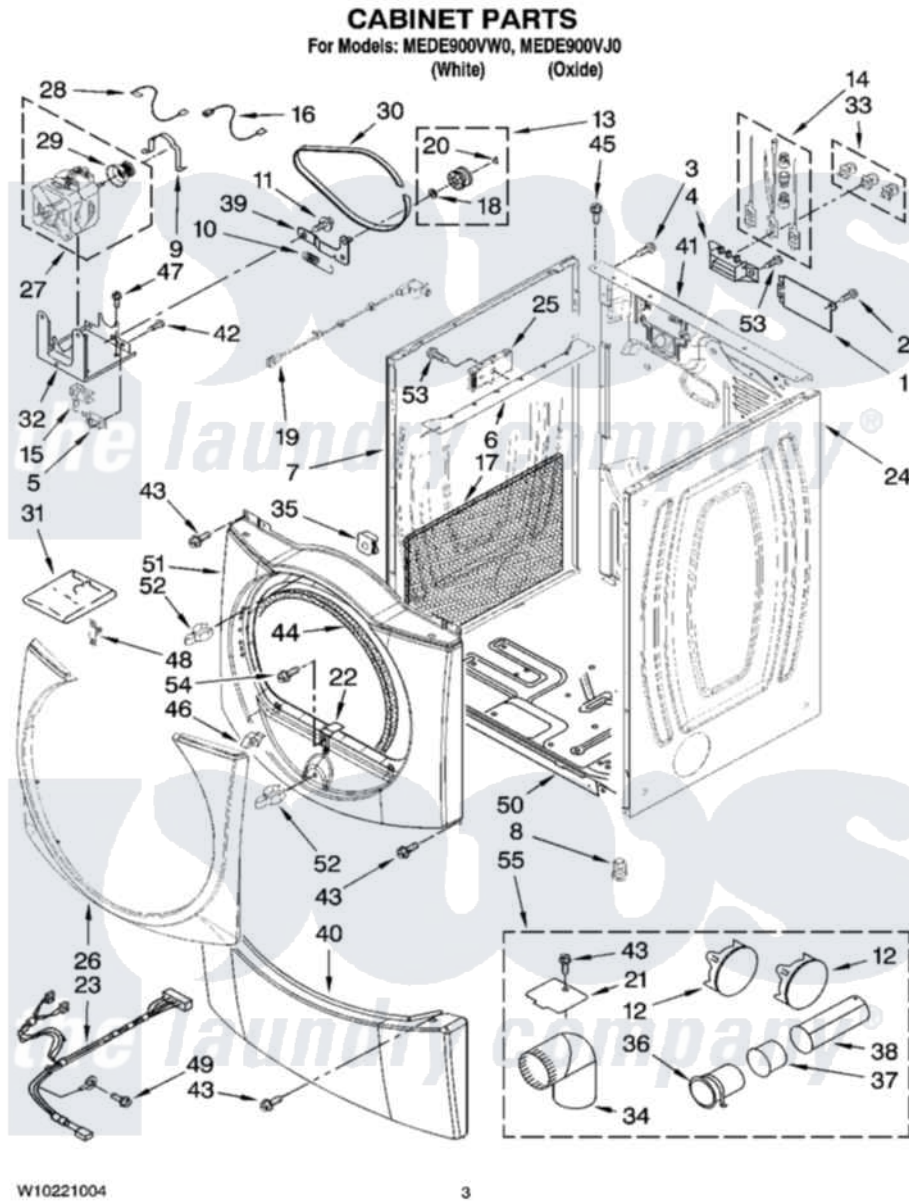

# Maytag MEDE900VW0 02 - CABINET PARTS

Maytag [Residential Maytag MEDE900VW0 Dryer Parts](#) Parts Diagram 02 - CABINET PARTS  
Click on the part number to view part

Item	Original Part Number	Replaced By	Status	Part Description
1	8576583	<a href="#">W10119283</a>		Cover, Terminal Block
2	3390814	<a href="#">90767</a>		Screw, 8A X 3/8 HeX Washer Head Tapping
3	8533974	<a href="#">4331106</a>		Screw, No.10-32 X 7/16
4	<a href="#">3397659</a>			Block, Terminal
5	8066134	<a href="#">279782</a>		Switch-Lid
6	<a href="#">8563727</a>			Bracket, Control
7	<a href="#">W10192435</a>			Panel, Side
"	<a href="#">W10193956</a>			Panel, Side
8	3392100	<a href="#">49621</a>		Feet-Leveling
"	<a href="#">279810</a>			Foot-Optional
9	<a href="#">660658</a>			Clamp, Motor Mounting 343481 685441
10	<a href="#">3387374</a>			Spring, Idler
11	<a href="#">3389420</a>			Retainer-Idler 1/4-20 X 1/16
12	697750	<a href="#">W10470674</a>		Dryer Exhaust Kit
"	W10151499	<a href="#">W10404617</a>		Plug, Multivent