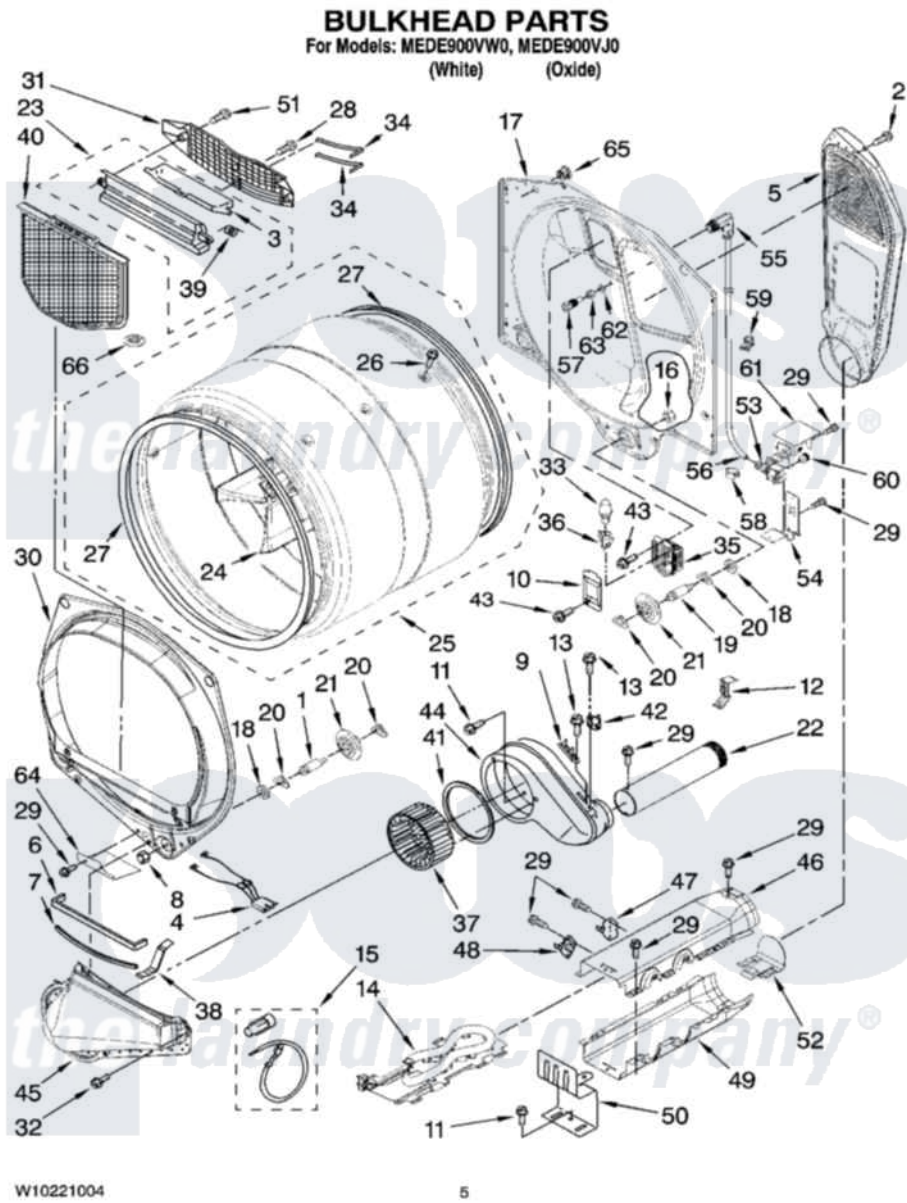

Maytag MEDE900VW0 03 - BULKHEAD PARTS

Maytag [Residential Maytag MEDE900VW0 Dryer Parts](#) Parts Diagram 03 - BULKHEAD PARTS
Click on the part number to view part

Item	Original Part Number	Replaced By	Status	Part Description
1	8575324	W10359271		Shaft, Drum Roller Threads
2	3390647	488729		Screw
3	W10153413			Door, Lint Screen
4	3406653			Harness, Sensor
5	697354	3387911		Duct-Air
6	697813			Seal, Outlet Housing
7	697814	697813		Seal, Outlet Housing
8	3934666	W10080210		Nut, 3/8 X 16
9	3392519			Thermal Limiter
10	3402841	8532165		Lens, Drum Light
11	489463			Screw, 8-18 X 1/16
12	8572105			Retainer, Toe Panel
13	8533971	90767		Screw, 8A X 3/8 HeX Washer Head Tapping
14	8544771			Heater Element
15	279457			Wire Kit, Terminal
16	W10001120	W10080190		Nut, 3/8-16