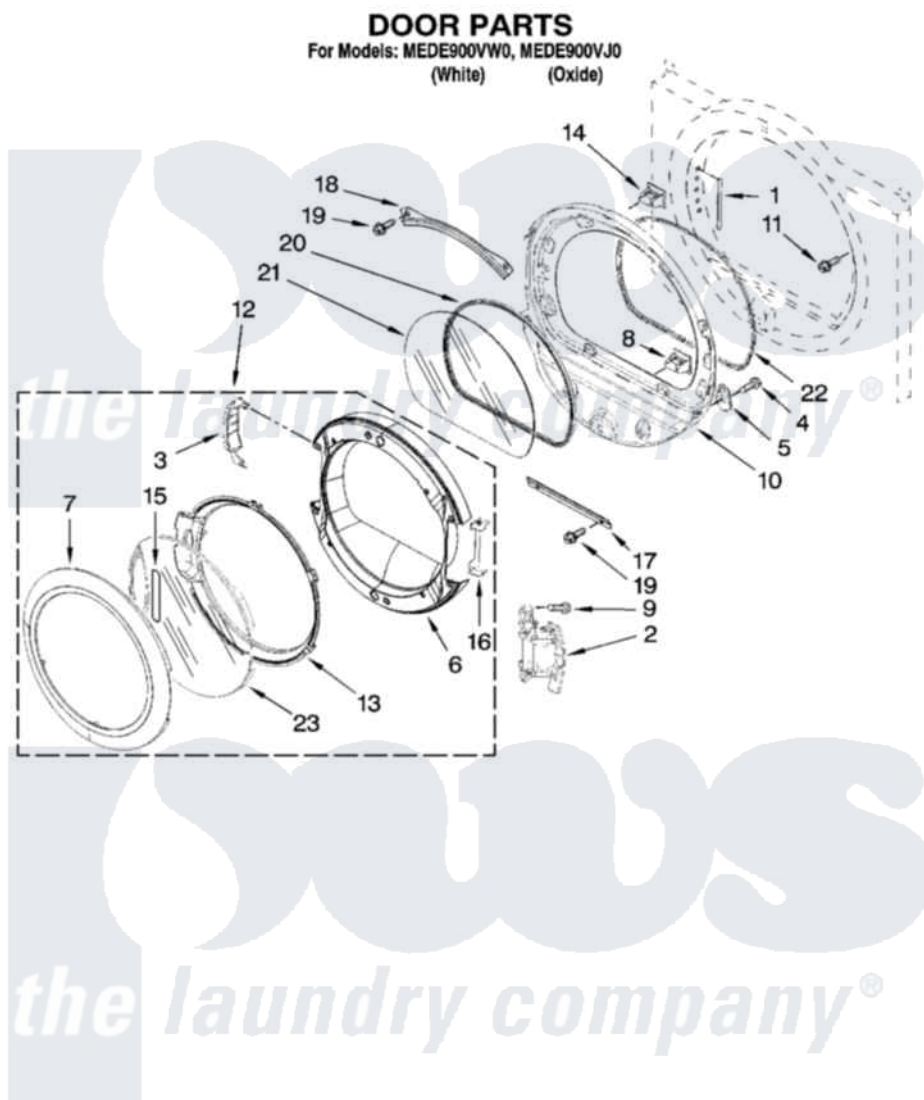

Maytag MEDE900VW0 04 - DOOR PARTS, OPTIONAL PARTS (NOT INCLUDED)

W10221004

7

Maytag [Residential Maytag MEDE900VW0 Dryer Parts](#) Parts Diagram 04 - DOOR PARTS, OPTIONAL PARTS (NOT INCLUDED)

[Click on the part number to view part](#)

Item	Original Part Number	Replaced By	Status	Part Description
1	W10085210			Label-Hinge Hole Cover Front Panel
2	W10139920			Door Hinge Assembly
3	W10180119			Cover-Hinge, Stationary Cover Hinge
4	9742177			Screw, 8-18 X .625
5	W10048910			Screw-Plug
6	W10180118			Door, Intermediate
7	W10193522			Door Frame Assembly
8	690081	279570		Latch
9	W10159996			Screw, 10-24 X 25/64
10	8578229			Door Assembly
11	355515			Screw, 8-18 X 11/16
12	W10193530			Door Assembly
13	W10180117			Door Mask