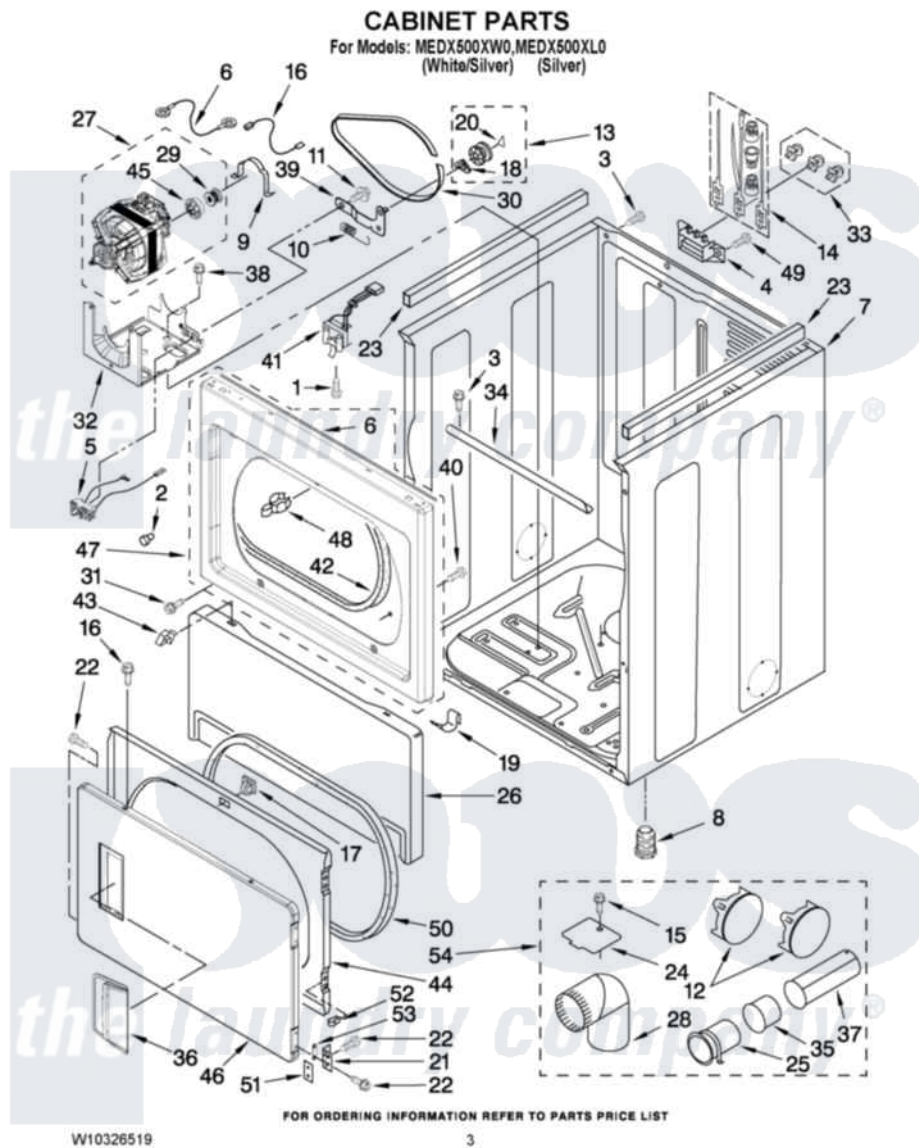

# Maytag MEDX500XL0 02 - CABINET PARTS

Maytag Residential Maytag MEDX500XL0 Dryer Parts Parts Diagram 02 - CABINET PARTS  
Click on the part number to view part

Item	Original Part Number	Replaced By	Status	Part Description
1	697773	<a href="#">3395530</a>		Screw
2	<a href="#">693152</a>			Bumper, Console
3	3390647	<a href="#">488729</a>		Screw
4	<a href="#">3397659</a>			Block, Terminal
5	W10246525	<a href="#">W10314253</a>		Switch, Assembly Broken Belt
6	<a href="#">W10312811</a>			Seal, Spill Guard
7	<a href="#">8310656</a>			Cabinet
"	<a href="#">W10292891</a>			Cabinet
8	3392100	<a href="#">49621</a>		Feet-Leveling
NI	<a href="#">279810</a>			Foot-Optional
9	<a href="#">660658</a>			Clamp, Motor Mounting 343481 685441
10	<a href="#">3387374</a>			Spring, Idler
11	<a href="#">3389420</a>			Retainer-Idler 1/4-20 X 1/16
12	697750	<a href="#">W10470674</a>		Dryer Exhaust Kit
"	W10151499	<a href="#">W10404617</a>		Plug, Multivent
13	3388672	<a href="#">279640</a>		Pulley-ldr