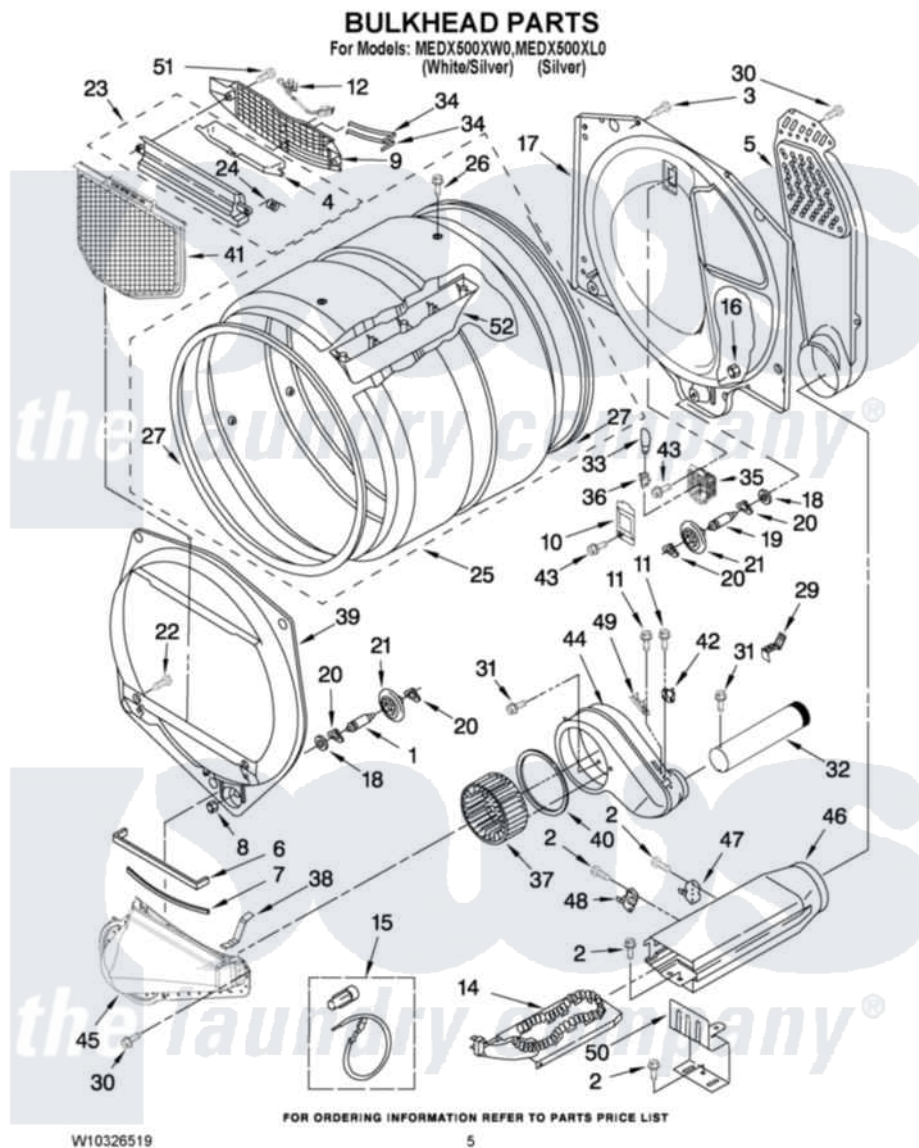

Maytag MEDX500XL0 03 - BULKHEAD PARTS

Maytag [Residential Maytag MEDX500XL0 Dryer Parts](#) Parts Diagram 03 - BULKHEAD PARTS
Click on the part number to view part

Item	Original Part Number	Replaced By	Status	Part Description
1	8575324	W10359271		Shaft, Drum Roller Threads
2	90767			Screw, 8A X 3/8 HeX Washer Head Tapping
3	3390647	488729		Screw
4	W10153413			Door, Lint Screen
5	697354	3387911		Duct-Air
6	697813			Seal, Outlet Housing
7	697814	697813		Seal, Outlet Housing
8	3934666	W10080210		Nut, 3/8 X 16
9	W10153412			Grille, Outlet
10	3402841	8532165		Lens, Drum Light
11	8533971	90767		Screw, 8A X 3/8 HeX Washer Head Tapping
NI	359625	487240		Screw, For Mtg. Service Capacitor
12	W10298258			Harness, Sensor
14	3387747			Element, Heater

15	279457		Wire Kit, Terminal
16	W10001120	W10080190	Nut, 3/8-16
17	8520836		Bulkhead, Rear
18	3387459	W10080960	Washer, Support
19	8575325	W10359272	Shaft, Roller Drum Threads
20	690997		Washer, Thrust
21	8536973	W10314173	Support
22	3387230		Screw, 10-16 X 13/16
23	W10153423		Outlet Grille, Housing Assembly
24	3394986		Spring, Lint Screen Door
25	8318215	W10197999	Drum
26	W10219342		Screw, Baffle Mounting
27	W10166807	280114	Seal
29	8572105		Retainer, Toe Panel
30	8533971	90767	Screw, 8A X 3/8 HeX Washer Head Tapping
31	489463		Screw, 8-18 X 1/16
32	8066224	279936	Kit-Exhst
33	3406124	22002263	Lamp
34	3387223		Electrode, Sensor
35	8578825		Bracket, Drum Light
36	W10214261		Socket, Drum Light Assembly
37	697772		Wheel, Blower
38	8066208		Clip-Exhaust
39	697557		Bulkhead, Front
40	697770		Seal, Cover Plate Blower Housing
41	W10049370	W10120998	Screen
42	8577274		Thermostat 295F
43	487909	488729	Screw
44	8544362	W10119255	Housing, Blower
45	8066168	W10128606	Duct-Lint
46	3392537		Box, Heater
47	8318314	279973	Kit, Thermal Cut-Off
48	3391914		Thermostat 295 F
49	3392519		Thermal Limiter
50	8066099		Bracket, Heater Box
51	3357011	308685	Side Trim)
52	697693	W10113136	Baffle, Drum