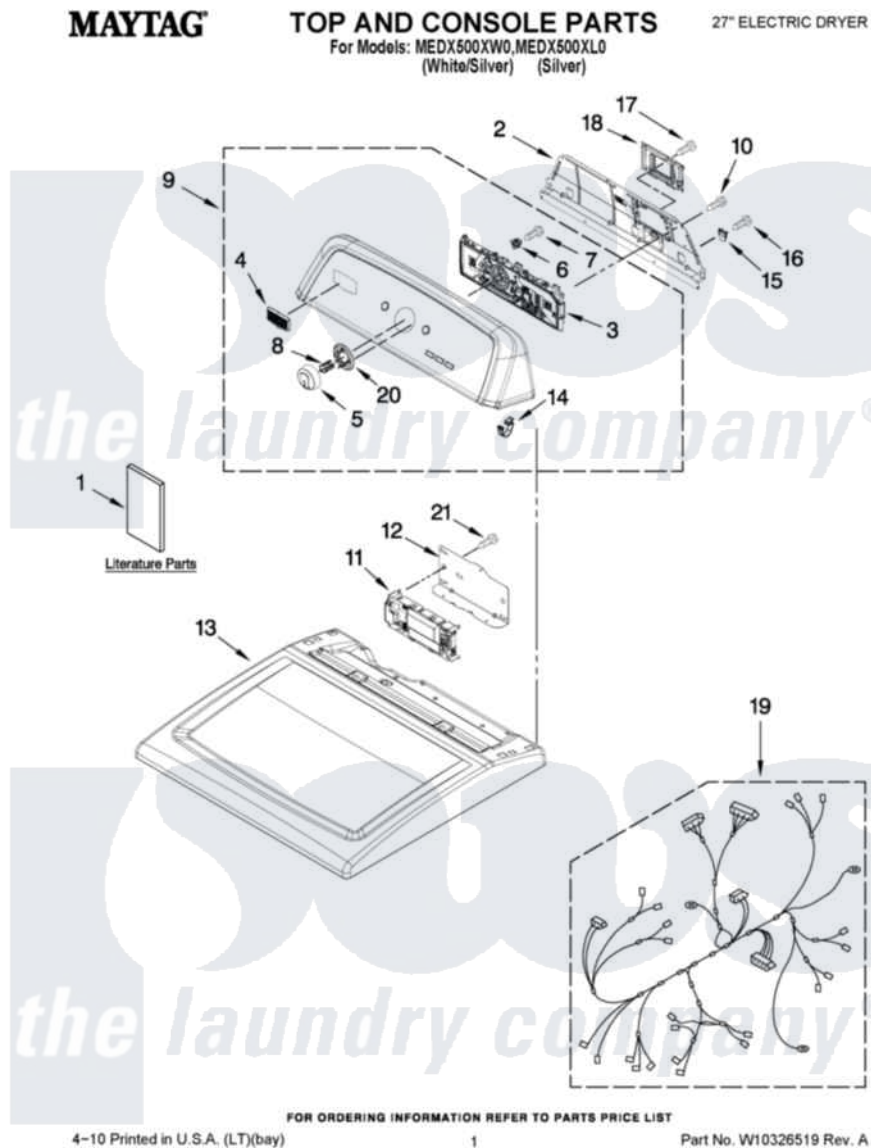

Maytag MEDX500XW0 01 - TOP AND CONSOLE PARTS

Maytag Residential Maytag MEDX500XW0 Dryer Parts Parts Diagram 01 - TOP AND CONSOLE PARTS
 Click on the part number to view part

Item	Original Part Number	Replaced By	Status	Part Description
1	W10259284		Not Available	WIRING DIAGRAM
"	W10096988		Not Available	INSTALLATION INSTRUCTIONS
"	W10097018		Not Available	TECH SHEET
"	W10097013		Not Available	GUIDE, USE & CARE
2	W10096969			Panel, Rear Console
3	W10272634			User Interface Assembly
4	W10323735			Badge
5	W10251381			Knob, Control
6	W10274524			Tensioner, Facia
7	W10219342			Screw, Baffle Mounting
8	8536939			Clip, Knob
9	W10287062			Console Assembly
"	W10293245			Console Assembly
10	8533971	90767		Screw, 8A X 3/8 HeX Washer Head Tapping
11	W10303846			Control, Electronic

12	W10271580		Bracket, Motor Control
13	W10268730		Top
"	W10268731		Top
14	8312709		Clip-Console
15	W10279552		Plug-Upper Rear Panel
16	3390647	488729	Screw
17	3390814	90767	Screw, 8A X 3/8 HeX Washer Head Tapping
18	W10286180	W10119283	Cover, Terminal Block
19	W10253981		Harness, Electric
20	W10305134		Bezel, Cycle Trim
21	337686	Not Available	SCREW, 8-18 X .500