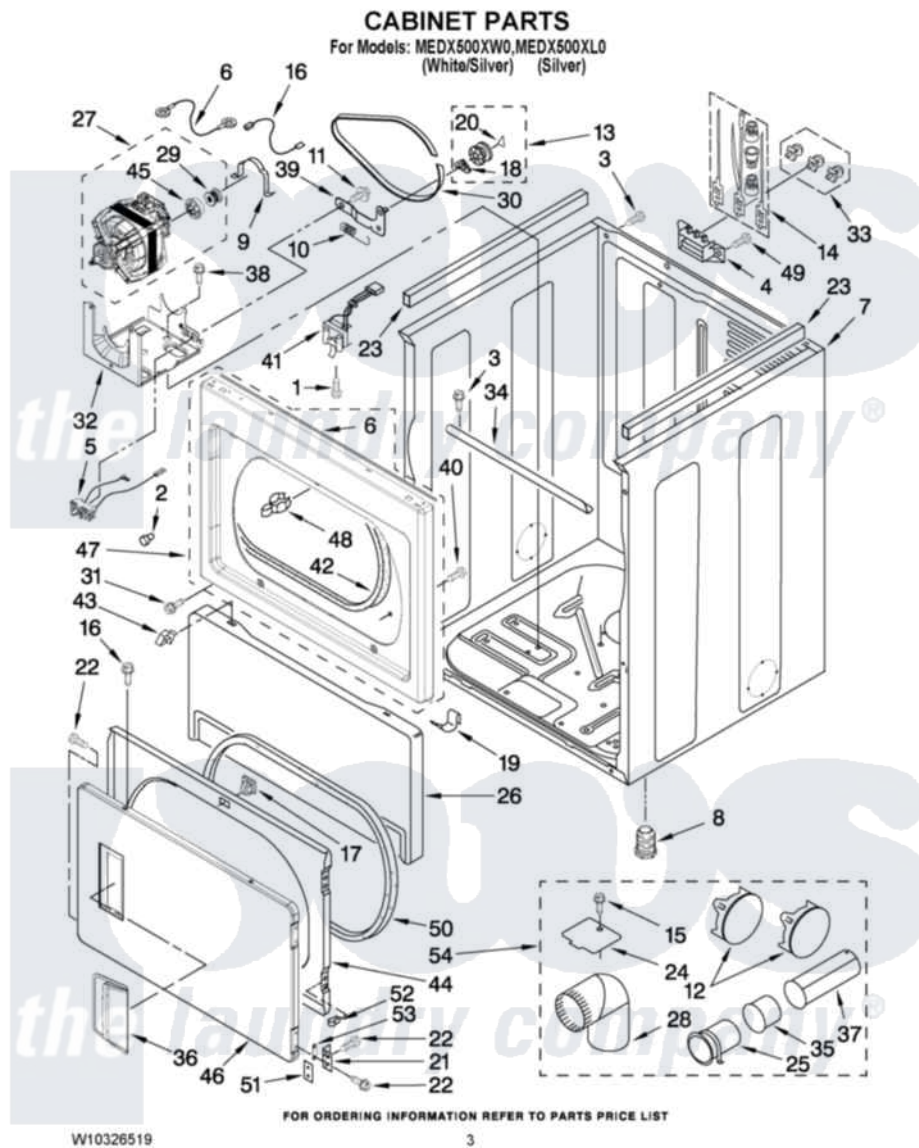

Maytag MEDX500XW0 02 - CABINET PARTS

Maytag Residential Maytag MEDX500XW0 Dryer Parts Parts Diagram 02 - CABINET PARTS
 Click on the part number to view part

Item	Original Part Number	Replaced By	Status	Part Description
1	697773	3395530		Screw
2	693152			Bumper, Console
3	3390647	488729		Screw
4	3397659			Block, Terminal
5	W10246525	W10314253		Switch, Assembly Broken Belt
6	W10312811			Seal, Spill Guard
7	8310656			Cabinet
"	W10292891			Cabinet
8	3392100	49621		Feet-Leveling
NI	279810			Foot-Optional
9	660658			Clamp, Motor Mounting 343481 685441
10	3387374			Spring, Idler
11	3389420			Retainer-Idler 1/4-20 X 1/16
12	697750	W10470674		Dryer Exhaust Kit
"	W10151499	W10404617		Plug, Multivent
13	3388672	279640		Pulley-ldr