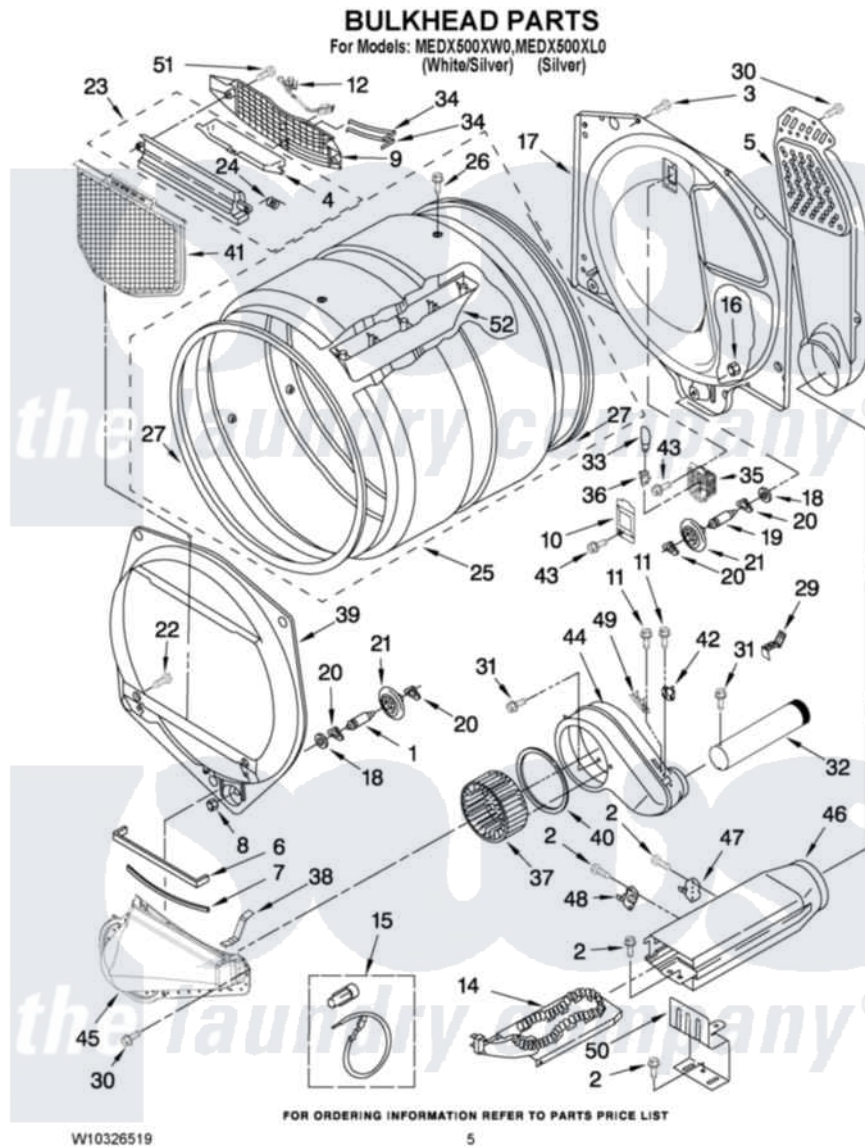

Maytag MEDX500XW0 03 - BULKHEAD PARTS

Maytag Residential Maytag MEDX500XW0 Dryer Parts Parts Diagram 03 - BULKHEAD PARTS
 Click on the part number to view part

Item	Original Part Number	Replaced By	Status	Part Description
1	8575324	W10359271		Shaft, Drum Roller Threads
2	90767			Screw, 8A X 3/8 HeX Washer Head Tapping
3	3390647	488729		Screw
4	W10153413			Door, Lint Screen
5	697354	3387911		Duct-Air
6	697813			Seal, Outlet Housing
7	697814	697813		Seal, Outlet Housing
8	3934666	W10080210		Nut, 3/8 X 16
9	W10153412			Grille, Outlet
10	3402841	8532165		Lens, Drum Light
11	8533971	90767		Screw, 8A X 3/8 HeX Washer Head Tapping
NI	359625	487240		Screw, For Mtg. Service Capacitor
12	W10298258			Harness, Sensor
14	3387747			Element, Heater

15	279457		Wire Kit, Terminal
16	W10001120	W10080190	Nut, 3/8-16
17	8520836		Bulkhead, Rear
18	3387459	W10080960	Washer, Support
19	8575325	W10359272	Shaft, Roller Drum Threads
20	690997		Washer, Thrust
21	8536973	W10314173	Support
22	3387230		Screw, 10-16 X 13/16
23	W10153423		Outlet Grille, Housing Assembly
24	3394986		Spring, Lint Screen Door
25	8318215	W10197999	Drum
26	W10219342		Screw, Baffle Mounting
27	W10166807	280114	Seal
29	8572105		Retainer, Toe Panel
30	8533971	90767	Screw, 8A X 3/8 HeX Washer Head Tapping
31	489463		Screw, 8-18 X 1/16
32	8066224	279936	Kit-Exhst
33	3406124	22002263	Lamp
34	3387223		Electrode, Sensor
35	8578825		Bracket, Drum Light
36	W10214261		Socket, Drum Light Assembly
37	697772		Wheel, Blower
38	8066208		Clip-Exhaust
39	697557		Bulkhead, Front
40	697770		Seal, Cover Plate Blower Housing
41	W10049370	W10120998	Screen
42	8577274		Thermostat 295F
43	487909	488729	Screw
44	8544362	W10119255	Housing, Blower
45	8066168	W10128606	Duct-Lint
46	3392537		Box, Heater
47	8318314	279973	Kit, Thermal Cut-Off
48	3391914		Thermostat 295 F
49	3392519		Thermal Limiter
50	8066099		Bracket, Heater Box
51	3357011	308685	Side Trim)
52	697693	W10113136	Baffle, Drum