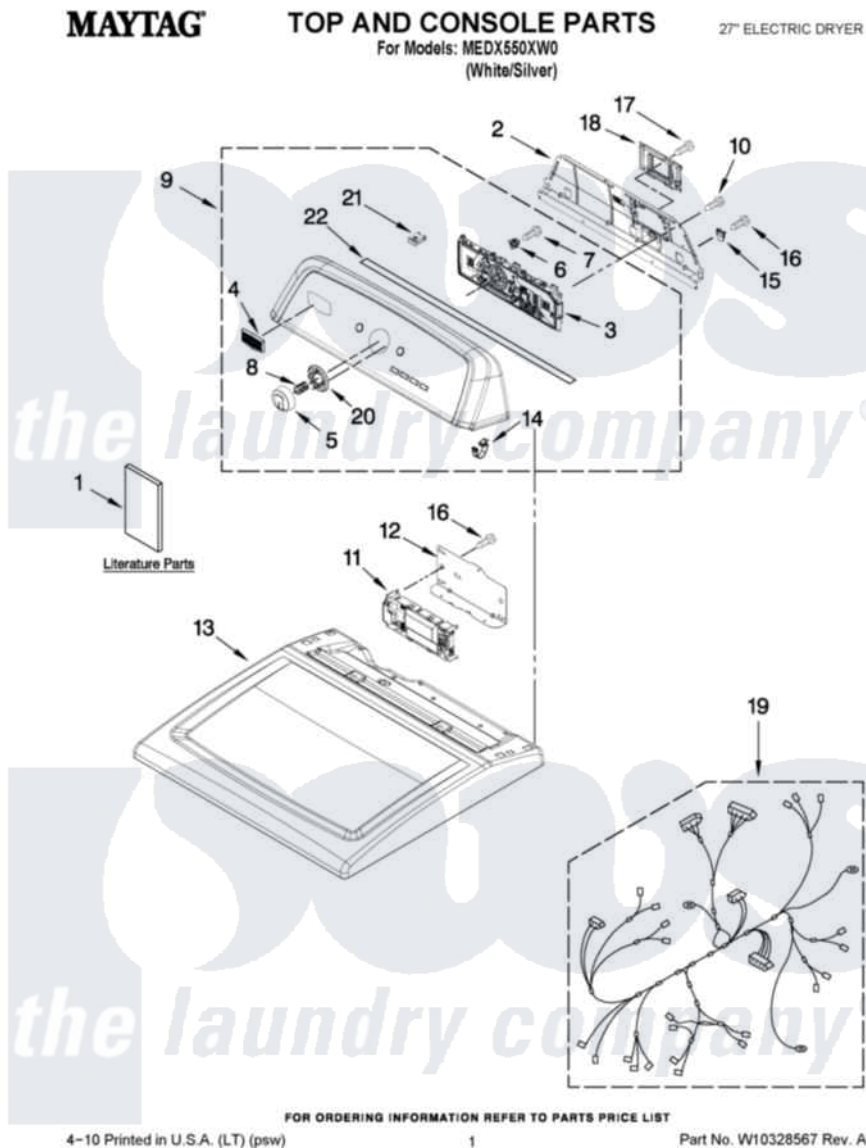

Maytag MEDX550XW0 01 - TOP AND CONSOLE PARTS

Maytag Residential Maytag MEDX550XW0 Dryer Parts Parts Diagram 01 - TOP AND CONSOLE PARTS
Click on the part number to view part

Item	Original Part Number	Replaced By	Status	Part Description
1	W10259284		Not Available	WIRING DIAGRAM
"	W10096988		Not Available	INSTALLATION INSTRUCTIONS
"	W10097018		Not Available	TECH SHEET
"	W10097013		Not Available	GUIDE, USE & CARE
2	W10096969			Panel, Rear Console
3	W10272635			User Interface Assembly
4	W10323735			Badge
5	W10251381			Knob, Control
6	W10274524			Tensioner, Facia
7	W10219342			Screw, Baffle Mounting
8	8536939			Clip, Knob
9	W10293246			Console Assembly
10	693995			Screw, Hex Head
11	W10303846			Control, Electronic
12	W10271580			Bracket, Motor Control
13	W10268730			Top

14	8312709		Clip-Console
15	W10279552		Plug-Upper Rear Panel
16	3390647	488729	Screw
17	3390814	90767	Screw, 8A X 3/8 HeX Washer Head Tapping
18	W10286180	W10119283	Cover, Terminal Block
19	W10253981		Harness, Electric
20	W10305134		Bezel, Cycle Trim
21	W10298336		8-18 Nch, U-Type NUt
22	W10280079		Seal, Console