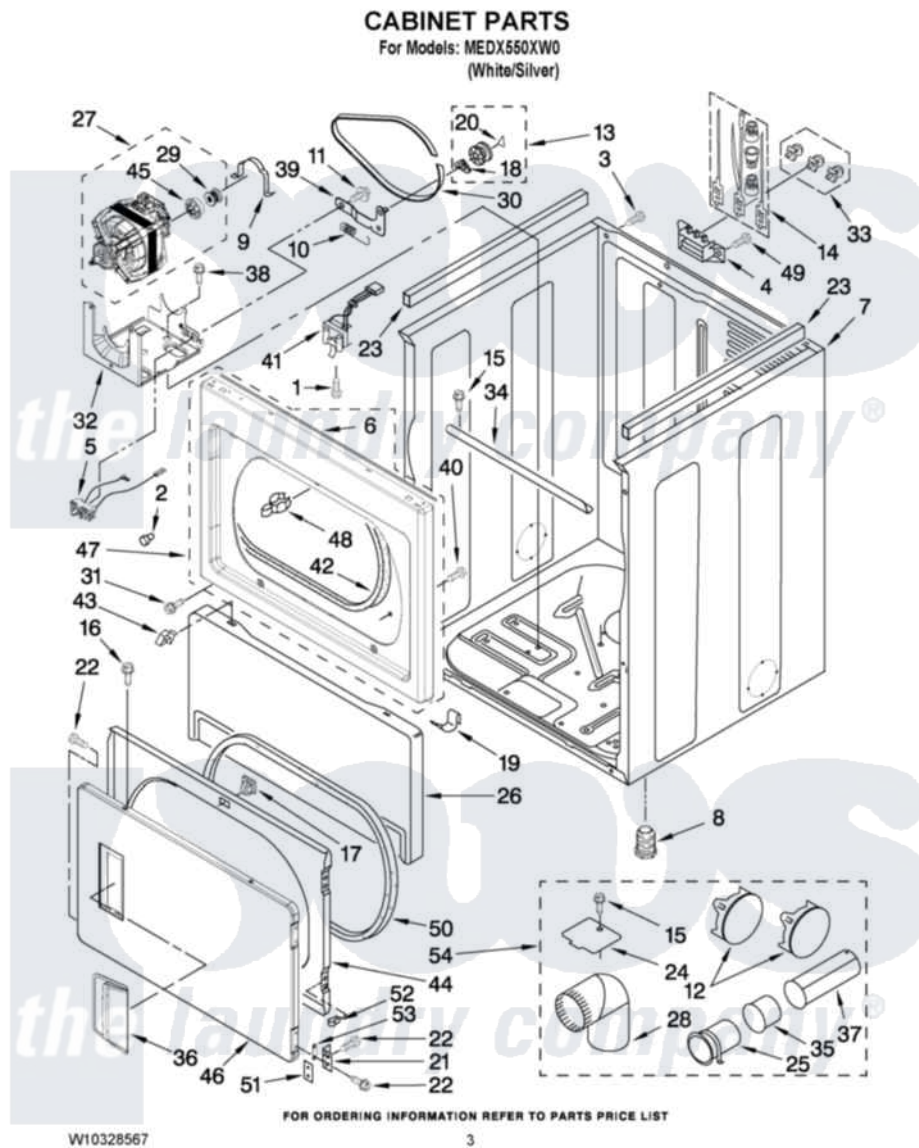

Maytag MEDX550XW0 02 - CABINET PARTS

Maytag [Residential Maytag MEDX550XW0 Dryer Parts](#) Parts Diagram 02 - CABINET PARTS
Click on the part number to view part

| Item | Original Part Number | Replaced By | Status | Part Description |
|------|---------------------------|---------------------------|--------|---|
| 1 | 697773 | 3395530 | | Screw |
| 2 | 693152 | | | Bumper, Console |
| 3 | 3348629 | 90767 | | Screw, 8A X 3/8 HeX Washer Head Tapping |
| 4 | 3397659 | | | Block, Terminal |
| 5 | W10246525 | W10314253 | | Switch, Assembly Broken Belt |
| 6 | W10312811 | | | Seal, Spill Guard |
| 7 | 8310656 | | | Cabinet |
| 8 | 3392100 | 49621 | | Feet-Leveling |
| NI | 279810 | | | Foot-Optional |
| 9 | 660658 | | | Clamp, Motor Mounting 343481 685441 |
| 10 | 3387374 | | | Spring, Idler |
| 11 | 3389420 | | | Retainer-Idler 1/4-20 X 1/16 |
| 12 | 49252 | | | Plug, Multivent |
| 13 | 3388672 | 279640 | | Pulley-ldr |
| 14 | 279218 | | | Terminal Tinned And Brass |