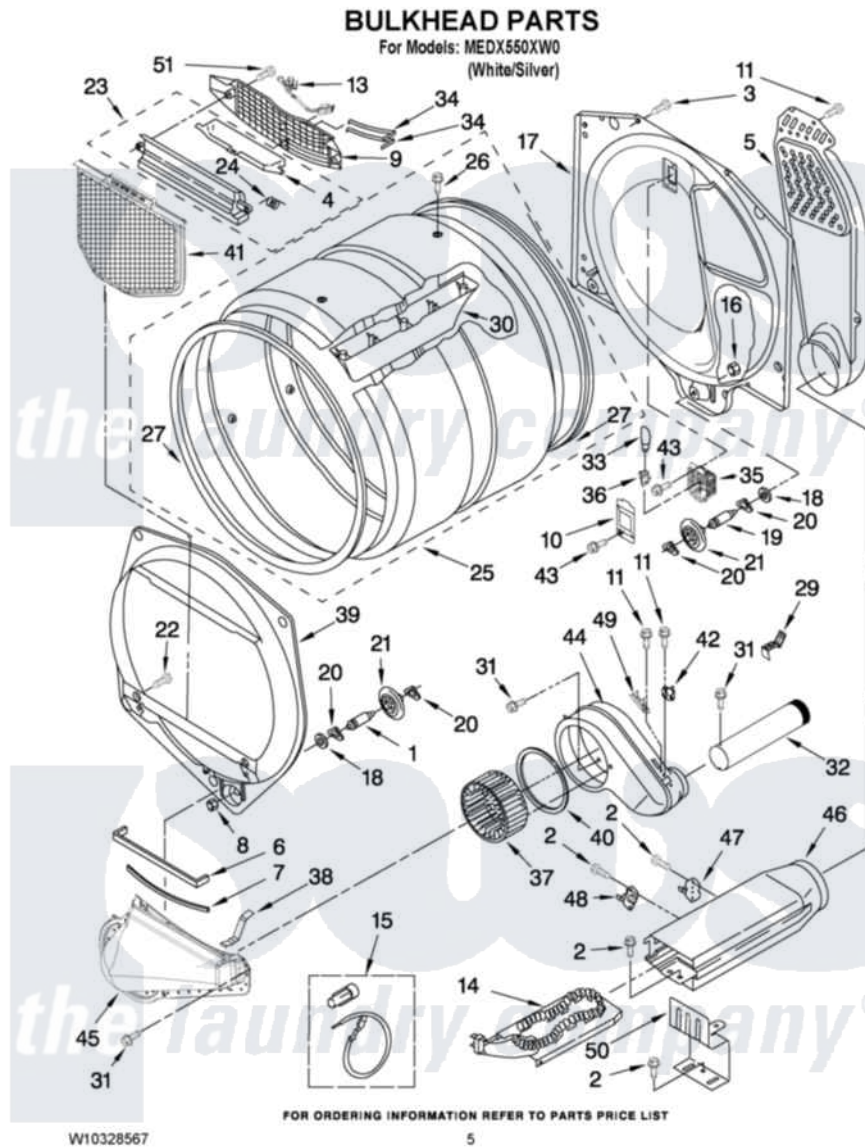

# Maytag MEDX550XW0 03 - BULKHEAD PARTS

Maytag Residential Maytag MEDX550XW0 Dryer Parts Parts Diagram 03 - BULKHEAD PARTS  
 Click on the part number to view part

Item	Original Part Number	Replaced By	Status	Part Description
1	8575324	<a href="#">W10359271</a>		Shaft, Drum Roller Threads
2	<a href="#">90767</a>			Screw, 8A X 3/8 HeX Washer Head Tapping
3	3390647	<a href="#">488729</a>		Screw
4	<a href="#">W10153413</a>			Door, Lint Screen
5	697354	<a href="#">3387911</a>		Duct-Air
6	<a href="#">697813</a>			Seal, Outlet Housing
7	697814	<a href="#">697813</a>		Seal, Outlet Housing
8	3934666	<a href="#">W10080210</a>		Nut, 3/8 X 16
9	<a href="#">W10153412</a>			Grille, Outlet
10	3402841	<a href="#">8532165</a>		Lens, Drum Light
11	8533971	<a href="#">90767</a>		Screw, 8A X 3/8 HeX Washer Head Tapping
13	<a href="#">W10298258</a>			Harness, Sensor
14	<a href="#">3387747</a>			Element, Heater
15	<a href="#">279457</a>			Wire Kit, Terminal
16	W10001120	<a href="#">W10080190</a>		Nut, 3/8-16