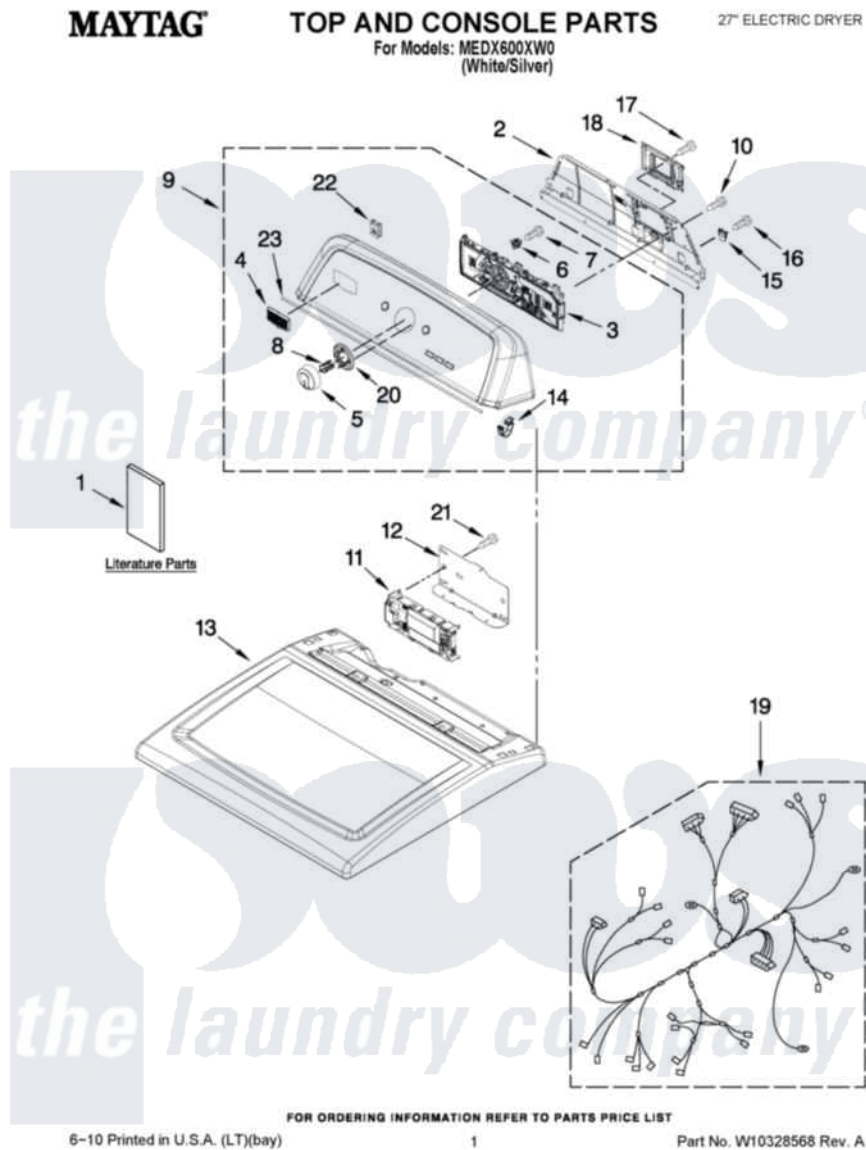

Maytag MEDX600XW0 01 - TOP AND CONSOLE PARTS

Maytag Residential Maytag MEDX600XW0 Dryer Parts Parts Diagram 01 - TOP AND CONSOLE PARTS
Click on the part number to view part

Item	Original Part Number	Replaced By	Status	Part Description
1	W10259284		Not Available	WIRING DIAGRAM
"	W10096988		Not Available	INSTALLATION INSTRUCTIONS
"	W10097019		Not Available	TECH SHEET
"	W10096989		Not Available	GUIDE, USE & CARE
2	W10096969			Panel, Rear Console
3	W10272643			User Interface Assembly
4	W10323735			Badge
5	W10251381			Knob, Control
6	W10274524			Tensioner, Facia
7	W10219342			Screw, Baffle Mounting
8	8536939			Clip, Knob
9	W10293247			Console Assembly
10	693995			Screw, Hex Head
11	W10303846			Control, Electronic
12	W10271580			Bracket, Motor Control
13	W10268730			Top

14	8312709		Clip-Console
15	W10279552		Plug-Upper Rear Panel
16	3390647	488729	Screw
17	3390814	90767	Screw, 8A X 3/8 HeX Washer Head Tapping
18	W10286180	W10119283	Cover, Terminal Block
19	W10253981		Harness, Electric
20	W10305134		Bezel, Cycle Trim
21	337686	Not Available	SCREW, 8-18 X .500
22	W10298336		8-18 Nch, U-Type NUt
23	W10280079		Seal, Console