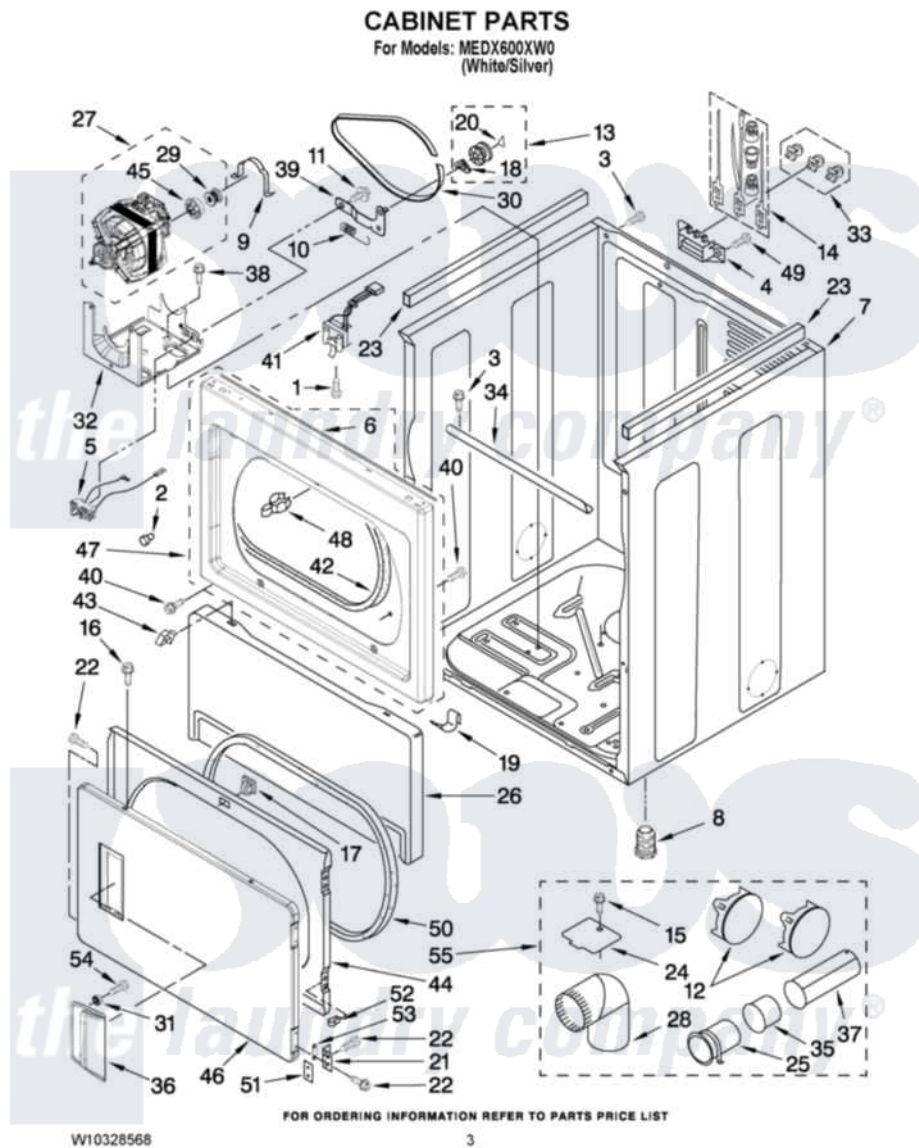

Maytag MEDX600XW0 02 - CABINET PARTS

Maytag [Residential Maytag MEDX600XW0 Dryer Parts](#) Parts Diagram 02 - CABINET PARTS
Click on the part number to view part

Item	Original Part Number	Replaced By	Status	Part Description
1	697773	3395530		Screw
2	693152			Bumper, Console
3	3390647	488729		Screw
4	3397659			Block, Terminal
5	W10246525	W10314253		Switch, Assembly Broken Belt
6	W10312811			Seal, Spill Guard
7	8310656			Cabinet
8	3392100	49621		Feet-Leveling
NI	279810			Foot-Optional
9	660658			Clamp, Motor Mounting 343481 685441
10	3387374			Spring, Idler
11	3389420			Retainer-Idler 1/4-20 X 1/16
12	49252			Plug, Multivent
13	3388672	279640		Pulley-ldr
14	279318			Terminal Tinned And Brass Panel

15	3390646	W10139210	Screw, 8-18 X 5/16
16	694091		Trim, Side Right Hand
17	3392538	279570	Latch
18	690997		Washer, Thrust
19	W10291934		Clip
20	W10121334		Washer, Thrust
21	3389247		Hinge And Pin Assembly
22	342055	488627	Screw
23	W10307570	W10336128	Seal, Spill Guard
24	3394331		Plate Cover
25	8563747		Exhaust Pipe Medium Pipe
26	697215	3406797	Toe Panel
27	W10281085	W10396038	Motor Assembly 60 Hz
28	49026		4" - 90° Elbow
29	3389729		Pulley, Motor
30	W10112954		Belt, Drive
31	W10192860	W10273971	Screw, 6-19 X 1/2
32	W10242878		Bracket, Motor Mounting
33	279393		Terminal Block Screw Kit
34	W10236068		Bracket, Cabinet
35	8563750		Exhaust Pipe
36	W10284182		Door Handle
37	8563749		Exhaust Pipe
38	343641	681414	Screw, 10AB X 1/2
39	3388674	W10118756	Idler Bracket
40	3357011	308685	Side Trim)
41	3406107		Door Switch Assembly
42	3387242		Seal, Front Panel
43	3388229		Retainer, Toe Panel
44	3392563	280083	Door-Rear
45	3393657		Restrainer, Belt
46	W10279721		Door, Front
47	W10193554	W10231550	Panel
48	696144	279570	Latch
49	3393008	308685	Side Trim)
50	3390735		Seal, Door
51	3390902		Clip, Door Hinge
52	3389249		Nut, Inner Door
53	W10191265		Plug, Hinge Screw Front Panel
54	W10294344		Spacer, Door Mount
55	279818	W10470674	Dryer Exhaust Kit