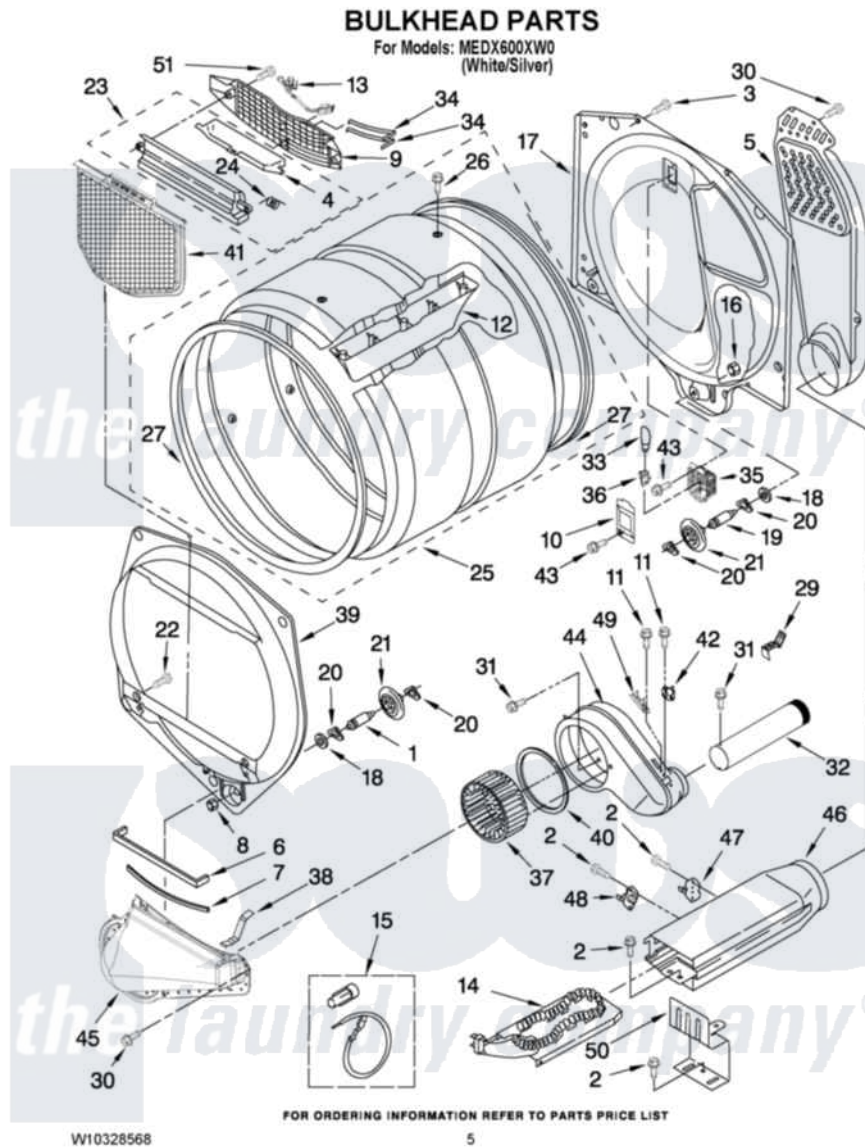

Maytag MEDX600XW0 03 - BULKHEAD PARTS

Maytag Residential Maytag MEDX600XW0 Dryer Parts Parts Diagram 03 - BULKHEAD PARTS
 Click on the part number to view part

Item	Original Part Number	Replaced By	Status	Part Description
1	8575324	W10359271		Shaft, Drum Roller Threads
2	90767			Screw, 8A X 3/8 HeX Washer Head Tapping
3	3390647	488729		Screw
4	W10153413			Door, Lint Screen
5	697354	3387911		Duct-Air
6	697813			Seal, Outlet Housing
7	697814	697813		Seal, Outlet Housing
8	3934666	W10080210		Nut, 3/8 X 16
9	W10153412			Grille, Outlet
10	3402841	8532165		Lens, Drum Light
11	693995			Screw, Hex Head
12	697693	W10113136		Baffle, Drum
13	W10298258			Harness, Sensor
14	3387747			Element, Heater
15	279457			Wire Kit, Terminal
16	W10001120	W10080190		Nut, 3/8-16

17	8520836		Bulkhead, Rear
18	3387459	W10080960	Washer, Support
19	8575325	W10359272	Shaft, Roller Drum Threads
20	690997		Washer, Thrust
21	8536973	W10314173	Support
22	3387230		Screw, 10-16 X 13/16
23	W10153423		Outlet Grille, Housing Assembly
24	3394986		Spring, Lint Screen Door
25	8318215	W10197999	Drum
26	W10219342		Screw, Baffle Mounting
27	W10166807	280114	Seal
29	8572105		Retainer, Toe Panel
30	693995		Screw, Hex Head
31	489463		Screw, 8-18 X 1/16
32	8066224	279936	Kit-Exhst
33	3406124	22002263	Lamp
34	3387223		Electrode, Sensor
35	8578825		Bracket, Drum Light
36	W10214261		Socket, Drum Light Assembly
37	697772		Wheel, Blower
38	8066208		Clip-Exhaust
39	697557		Bulkhead, Front
40	697770		Seal, Cover Plate Blower Housing
41	W10049370	W10120998	Screen
42	8577274		Thermostat 295F
43	487909	488729	Screw
44	8544362	W10119255	Housing, Blower
45	8066168	W10128606	Duct-Lint
46	3392537		Box, Heater
47	8318314	279973	Kit, Thermal Cut-Off
48	3391914		Thermostat 295 F
49	3392519		Thermal Limiter
50	8066099		Bracket, Heater Box
51	3357011	308685	Side Trim)