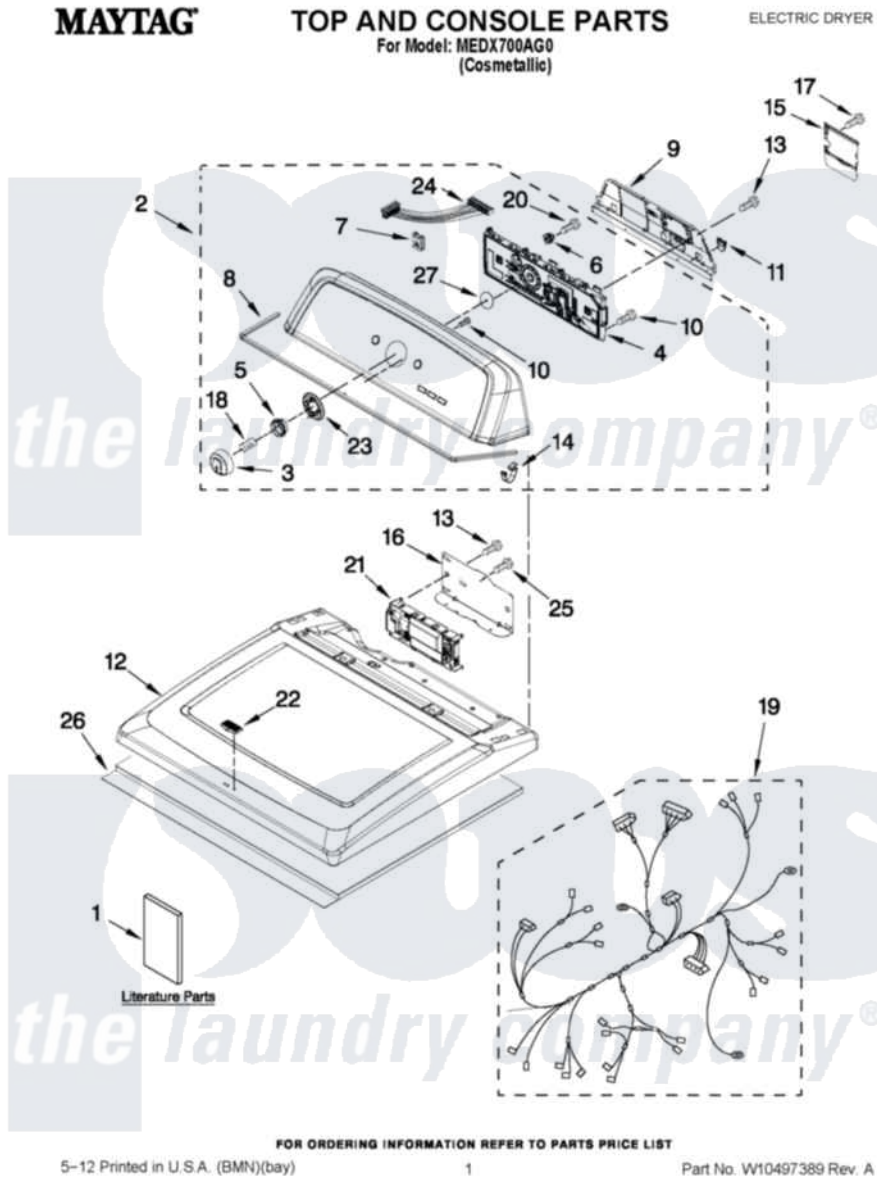

Maytag MEDX700AG0 01 - TOP AND CONSOLE PARTS

Maytag [Residential Maytag MEDX700AG0 Dryer Parts](#) Parts Diagram 01 - TOP AND CONSOLE PARTS
 Click on the part number to view part

Item	Original Part Number	Replaced By	Status	Part Description
1	W10115226		Not Available	INSTALLATION INSTRUCTIONS
"	W10096989		Not Available	GUIDE, USE & CARE
"	W10417013		Not Available	TECH SHEET
2	W10459653			Console Assembly
3	W10251384			Knob, Control
4	W10272644			User Interface Assembly
5	W10326923			Spacer, Knob
6	W10274524			Tensioner, Facia
7	W10298336			8-18 Nch, U-Type NUT
8	W10280079			Seal, Console
9	W10096969			Panel, Rear Console
10	3196172			Screw, 6-19 X 3/8
11	W10279552			Plug-Upper Rear Panel
12	W10246218			Top
13	3390647	488729		Screw
14	8312709			Clip-Console

15	W10286180	W10119283	Cover, Terminal Block
16	W10271580		Bracket, Motor Control
17	3390814	90767	Screw, 8A X 3/8 HeX Washer Head Tapping
18	8536939		Clip, Knob
19	W10287252		Harness, Electric
20	W10219342		Screw, Baffle Mounting
21	W10214009		Control, Electronic
22	W10323735		Badge
23	W10305134		Bezel, Cycle Trim
24	W10285494		Cable, User Interface
25	8533971	90767	Screw, 8A X 3/8 HeX Washer Head Tapping
26	W10123956		Dampening Panel
27	W10323092		Seal, User Interface